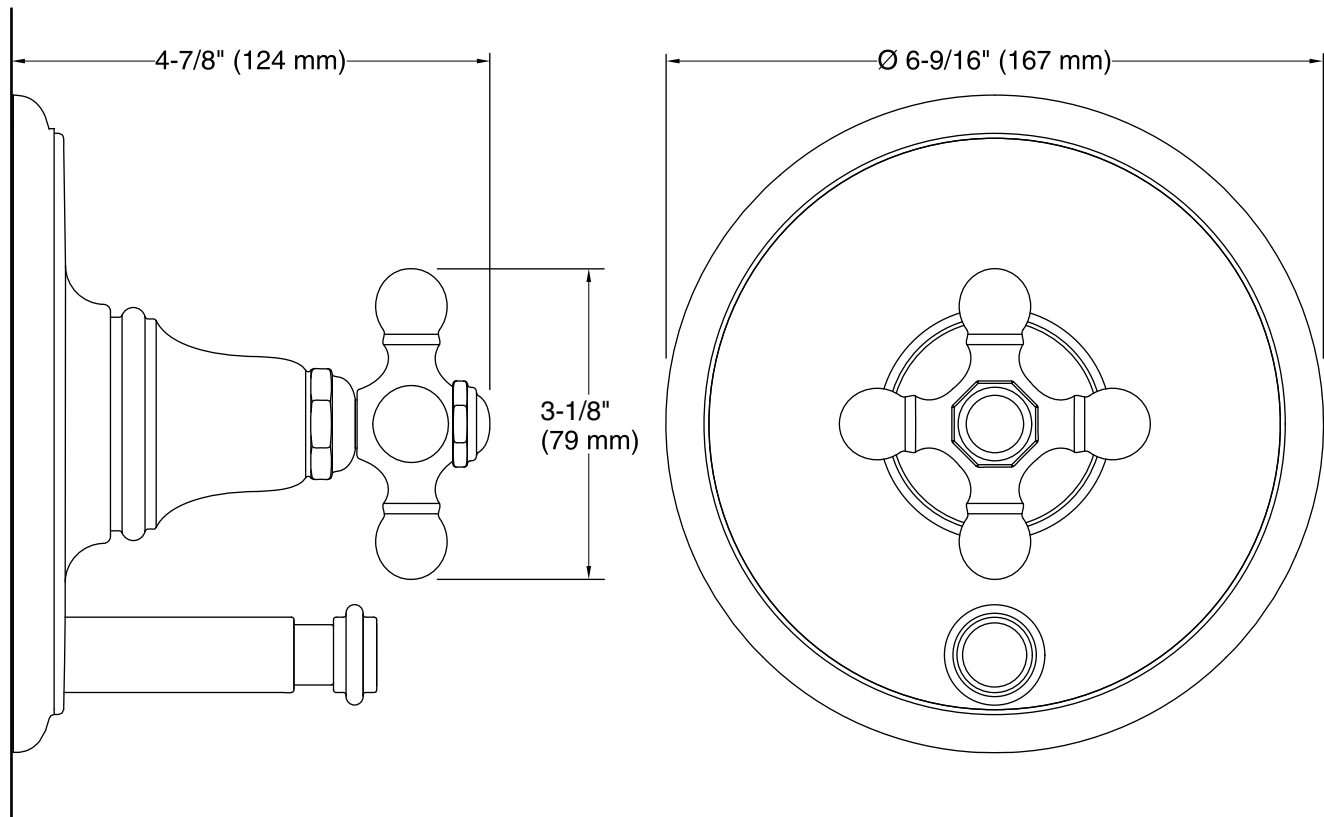

Technical Information

All product dimensions are nominal.

Notes

Install this product according to the installation instructions.

ADA compliant when installed to the specific requirements of these regulations.