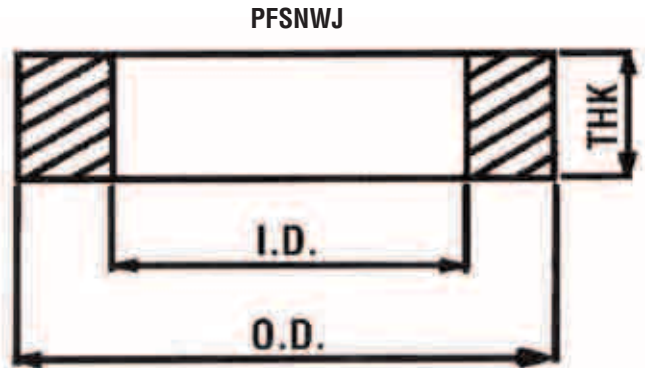

Slip Nuts and Washers

Product Features

- Rubber Slip Nut Washers

Model Numbers

- PFSNWH 1-1/4"
- PFSNWJ 1-1/2"
- PFSNWJH 1-1/2" x 1-1/4"

PFSNWJ

Product Specifications

DESCRIPTION			
CTR, P/N	I.D.	O.D.	THK
PFSNWH	1.22"	1.44"	0.20"
PFSNWJ	1.44"	1.63"	0.20"
PFSNWJH	1.19"	1.69"	0.20"