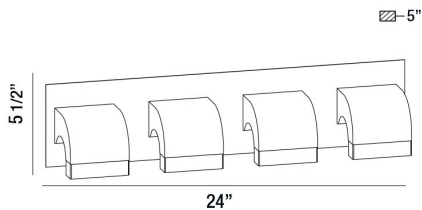

NEWPORT, 24" VANITY LIGHT

PRODUCT DETAILS

No.	:	28098-010
Product Color	:	CHROME
Product Material	:	METAL
Shade / Accent Colour	:	FROSTED
Shade / Accent Material	:	GLASS
Width	:	24"
Height	:	5.5"
Ext	:	5"
Weight	:	8.3lbs

TECHNICAL DETAILS

Light Direction	:	Down
Adjustable Lamp Head	:	No
Mounting	:	Down
Location	:	DAMP
Approval	:	

PROJECT INFORMATION

 Job Name: Date: Type:

 Comments: