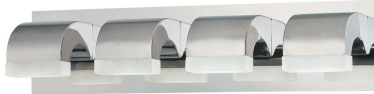

NEWPORT, 24" VANITY LIGHT

PRODUCT DETAILS

No.	:	28098-010
Product Color	:	CHROME
Product Material	:	METAL
Shade / Accent Colour	:	FROSTED
Shade / Accent Material	:	GLASS
Width	:	24"
Height	:	5.5"
Ext	:	5"
Weight	:	8.3lbs

LIGHT SOURCE DETAILS

Light Source Type	:	INTEGRATED LED
Input Voltage	:	120V
Bulb Voltage	:	120V
Total Wattage	:	24W
Total Lumen	:	1440lm
Kelvin	:	4000K
CRI	:	85+
Dimmable	:	Yes

Options Available

ITEM NO.	FINISH	SHADE
28098-010	CHROME	FROSTED

TECHNICAL DETAILS

Light Direction	:	Down
Adjustable Lamp Head	:	No
Mounting	:	Down
Location	:	DAMP
Approval	:	

PROJECT INFORMATION

 Job Name: Date: Type:

 Comments: