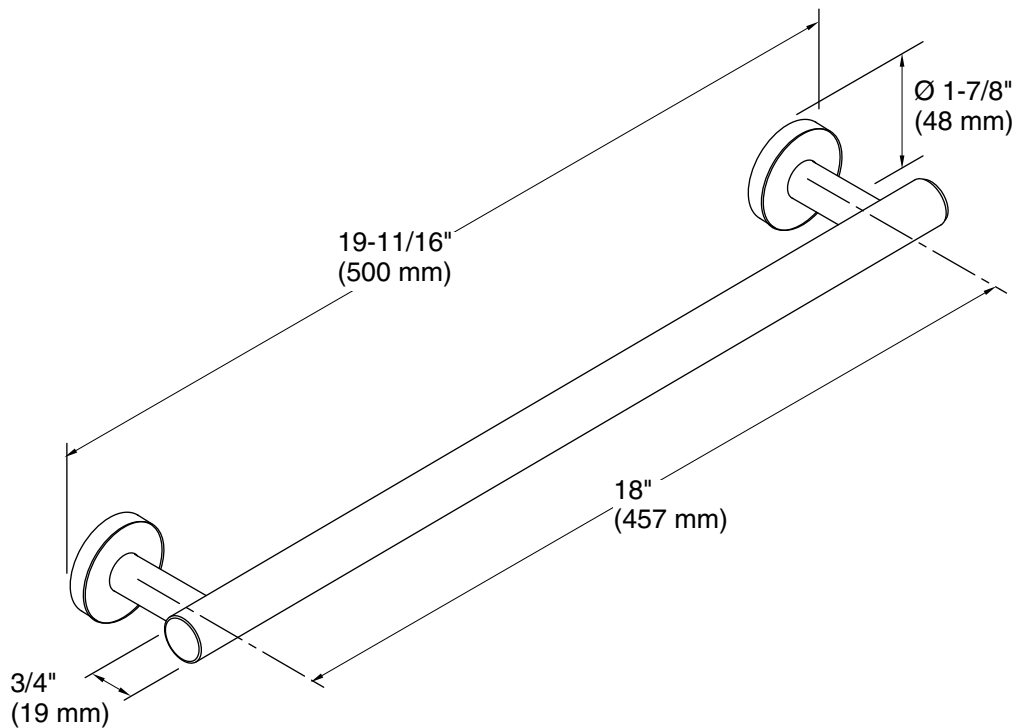

Technical Information

All product dimensions are nominal.

Material: Metal

Notes

Install this product according to the installation guide.