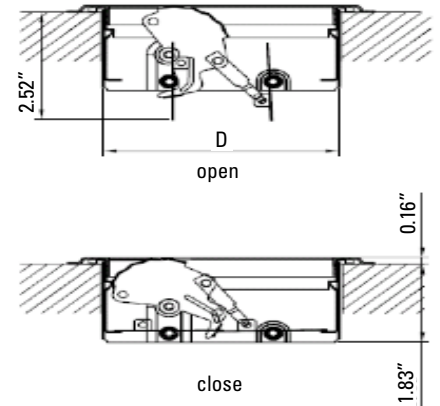

FLOOR DIFFUSER DELUXE

Product Attributes

- All-steel construction
- Easy foot-operated dial control
- Made for high traffic areas
- Multi-angle fin settings

PSDFD

Specifications

Item No.	Size	Color	A	B	C	D	E	F
PSDFDBK10	2x10	Brown	11.125"	3.375"	9.881"	2.18"	2"	9.625"
PSDFDBK12	2x12	Brown	13.125"	3.375"	11.881"	2.18"	2"	9.625"
PSDFDBK14	2x14	Brown	15.125"	3.375"	13.881"	2.18"	2"	13.625"
PSDFDBP10	4x10	Brown	11.125"	5.125"	9.881"	3.95"	5.375"	9.625"
PSDFDBP12	4x12	Brown	13.125"	5.125"	11.881"	3.95"	3.75"	11.625"
PSDFDBP14	4x14	Brown	15.125"	5.125"	13.881"	3.95"	3.75"	13.625"
PSDFDBU10	6x10	Brown	11.5"	7.25"	9.881"	5.63"	5.375"	9.625"
PSDFDBU12	6x12	Brown	13.5"	7.25"	11.881"	5.63"	5.375"	11.625"
PSDFDBU14	6x14	Brown	15.5"	7.25"	13.881"	5.63"	5.375"	13.625"
PSDFDWU10	6x10	White	11.5"	7.25"	9.881"	5.63"	5.375"	9.625"
PSDFDWU14	6x14	White	15.5"	7.25"	13.881"	5.63"	5.375"	13.625"

*horizontal dimension is first

SIZE AVAILABILITY - BROWN

		LENGTH		
		2	4	6
HEIGHT	10	X	X	X
	12	X	X	X
	14	X	X	X

SIZE AVAILABILITY - WHITE

		LENGTH
		6
HEIGHT	10	X
	14	X

Warranty

1-year limited warranty.

Distributed Exclusively by Ferguson and Wolseley Canada