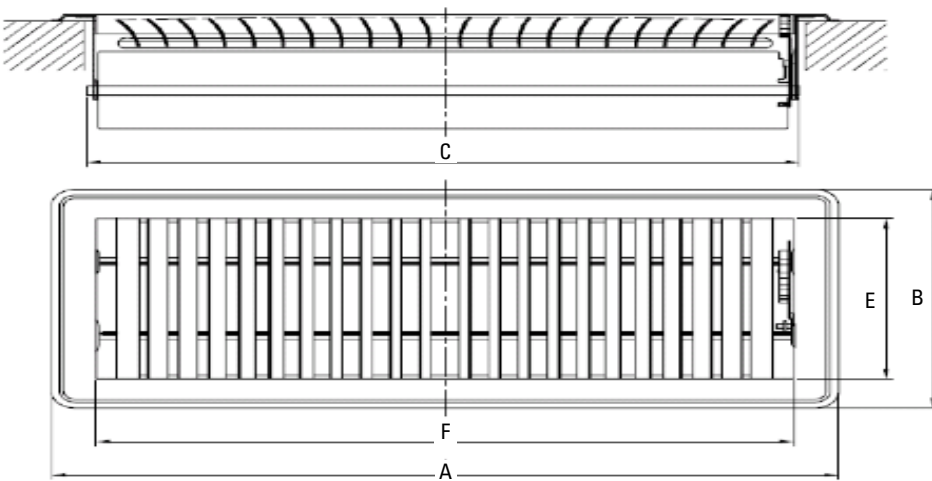

FLOOR DIFFUSER DELUXE

Product Attributes

- All-steel construction
- Easy foot-operated dial control
- Made for high traffic areas
- Multi-angle fin settings

PSDFD

Specifications

Item No.	Size	Color	A	B	C	D	E	F
PSDFDBK10	2x10	Brown	11.125"	3.375"	9.881"	2.18"	2"	9.625"
PSDFDBK12	2x12	Brown	13.125"	3.375"	11.881"	2.18"	2"	9.625"
PSDFDBK14	2x14	Brown	15.125"	3.375"	13.881"	2.18"	2"	13.625"
PSDFDBP10	4x10	Brown	11.125"	5.125"	9.881"	3.95"	5.375"	9.625"
PSDFDBP12	4x12	Brown	13.125"	5.125"	11.881"	3.95"	3.75"	11.625"
PSDFDBP14	4x14	Brown	15.125"	5.125"	13.881"	3.95"	3.75"	13.625"
PSDFDBU10	6x10	Brown	11.5"	7.25"	9.881"	5.63"	5.375"	9.625"
PSDFDBU12	6x12	Brown	13.5"	7.25"	11.881"	5.63"	5.375"	11.625"
PSDFDBU14	6x14	Brown	15.5"	7.25"	13.881"	5.63"	5.375"	13.625"
PSDFDWU10	6x10	White	11.5"	7.25"	9.881"	5.63"	5.375"	9.625"
PSDFDWU14	6x14	White	15.5"	7.25"	13.881"	5.63"	5.375"	13.625"

*horizontal dimension is first

SIZE AVAILABILITY - BROWN

		LENGTH		
		2	4	6
HEIGHT	10	X	X	X
	12	X	X	X
	14	X	X	X

SIZE AVAILABILITY - WHITE

		LENGTH
		6
HEIGHT	10	X
	14	X

Warranty

1-year limited warranty.

Distributed Exclusively by Ferguson and Wolseley Canada