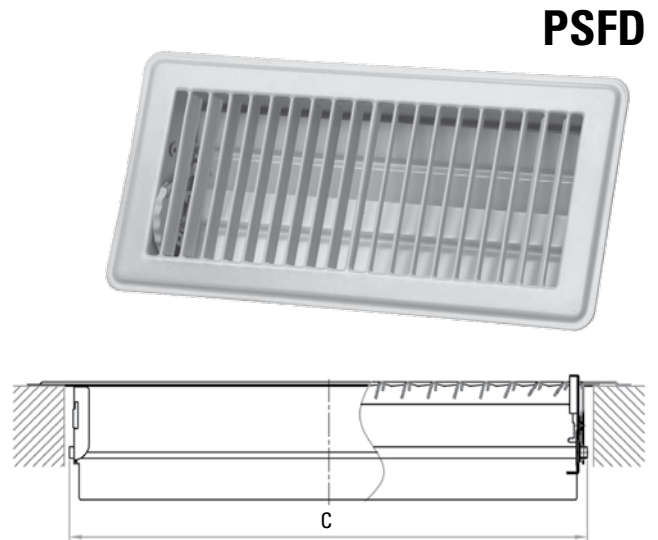

# STAMPED STEEL FLOOR DIFFUSER

## Product Attributes

- All steel welded construction
- Heavy gauge steel construction for floor use
- Multi-angled fin setting
- Floor operated damper
- Available in white and brown

**PSFD**

## Specifications

Item No.	Size	Color	A	B	C	D
PSFDBK10	2x10	Brown	11.5"	3.75"	9.86"	2.126"
PSFDWK10	2x10	White	11.5"	3.75"	9.86"	2.126"
PSFDBK12	2x12	Brown	13.5"	3.75"	11.86"	2.126"
PSFDWK12	2x12	White	13.5"	3.75"	11.86"	2.126"
PSFDBK14	2x14	Brown	15.5"	3.75"	13.86"	2.126"
PSFDWK14	2x14	White	15.5"	3.75"	13.86"	2.126"
PSFDBPX	4x8	Brown	9.5"	5.5"	7.86"	3.937"
PSFDWPX	4x8	White	9.5"	5.5"	7.86"	3.937"
PSFDBP10	4x10	Brown	11.5"	5.5"	9.86"	3.937"
PSFDWP10	4x10	White	11.5"	5.5"	9.86"	3.937"
PSFDBP12	4x12	Brown	13.5"	5.5"	11.86"	3.937"
PSFDWP12	4x12	White	13.5"	5.5"	11.86"	3.937"
PSFDBP14	4x14	Brown	15.5"	5.5"	13.86"	3.937"
PSFDWP14	4x14	White	15.5"	5.5"	13.86"	3.937"
PSFDBU10	6x10	Brown	11.5"	7.25"	9.86"	5.75"
PSFDWU10	6x10	White	11.5"	7.25"	9.86"	5.75"
PSFDBU12	6x12	Brown	13.5"	7.25"	11.86"	5.75"
PSFDWU12	6x12	White	13.5"	7.25"	11.86"	5.75"
PSFDBU14	6x14	Brown	15.5"	7.25"	13.86"	5.75"
PSFDWU14	6x14	White	15.5"	7.25"	13.86"	5.75"
PSFDBX14	8x14	Brown	15.5"	9.00"	13.86"	7.75"
PSFDWX14	8x14	White	15.5"	9.00"	13.86"	7.75"

### SIZE AVAILABILITY - WHITE

		LENGTH			
		2	4	6	8
HEIGHT	8		X		
	10	X	X	X	
	12	X	X	X	
	14	X	X	X	