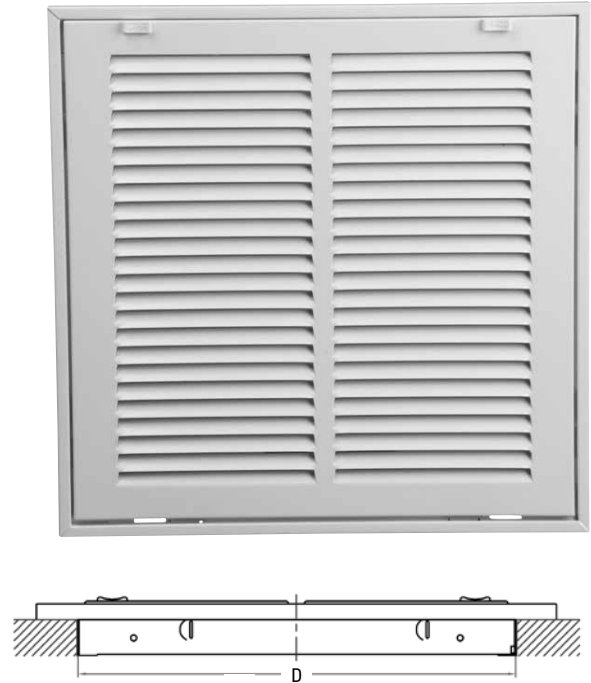

STAMPED STEEL RETURN AIR FILTER GRILLE

Product Attributes

- All steel welded construction
- 1/2" spaced fins at 40 degrees
- Removable face with concealed latches and hinges for easy installation and cleaning
- Available in white

PSFGW

SIZE AVAILABILITY

LENGTH

	10	12	14	16	18	20	22	24	25	30	32	40
6	X	X										
8			X		X	X				X		
10	X		X			X		X		X		
12		X	X	X	X	X		X		X		
14			X			X		X	X	X		
16				X		X		X	X	X		
18					X			X		X		
20	X	X	X	X		X		X	X	X		X
22							X					
24		X	X	X	X	X		X		X		
25			X	X		X			X	X	X	
30		X	X	X	X	X		X		X		
32									X			
36		X						X				
40						X						

HEIGHT