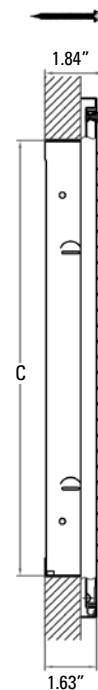

STAMPED STEEL RETURN AIR FILTER GRILLE

Product Attributes

- All steel welded construction
- 1/2" spaced fins at 40 degrees
- Removable face with concealed latches and hinges for easy installation and cleaning
- Available in white

PSFGW

SIZE AVAILABILITY

LENGTH

	10	12	14	16	18	20	22	24	25	30	32	40
6	X	X										
8			X		X	X				X		
10	X		X			X		X		X		
12		X	X	X	X	X		X		X		
14			X			X		X	X	X		
16				X		X		X	X	X		
18					X			X		X		
20	X	X	X	X		X		X	X	X		X
22							X					
24		X	X	X	X	X		X		X		
25			X	X		X			X	X	X	
30		X	X	X	X	X		X		X		
32									X			
36		X						X				
40						X						

HEIGHT