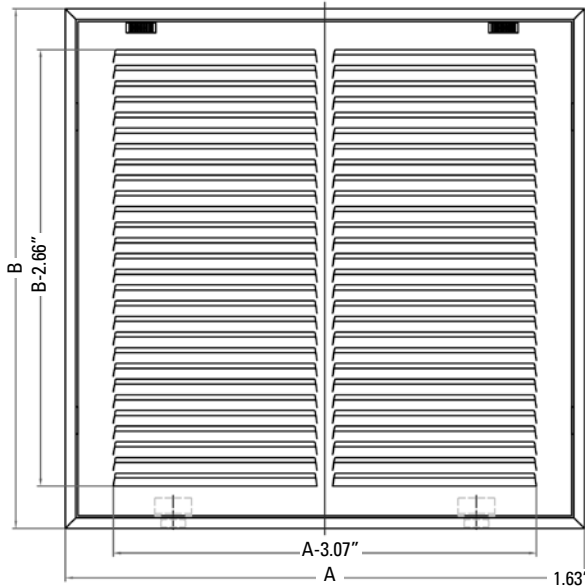

STAMPED STEEL RETURN AIR FILTER GRILLE

Product Attributes

- All steel welded construction
- 1/2" spaced fins at 40 degrees
- Removable face with concealed latches and hinges for easy installation and cleaning
- Available in white

PSFGW

SIZE AVAILABILITY

LENGTH

	10	12	14	16	18	20	22	24	25	30	32	40
6	X	X										
8			X		X	X				X		
10	X		X			X		X		X		
12		X	X	X	X	X		X		X		
14			X			X		X	X	X		
16				X		X		X	X	X		
18					X			X		X		
20	X	X	X	X		X		X	X	X		X
22							X					
24		X	X	X	X	X		X		X		
25			X	X		X			X	X	X	
30		X	X	X	X	X		X		X		
32									X			
36		X						X				
40						X						