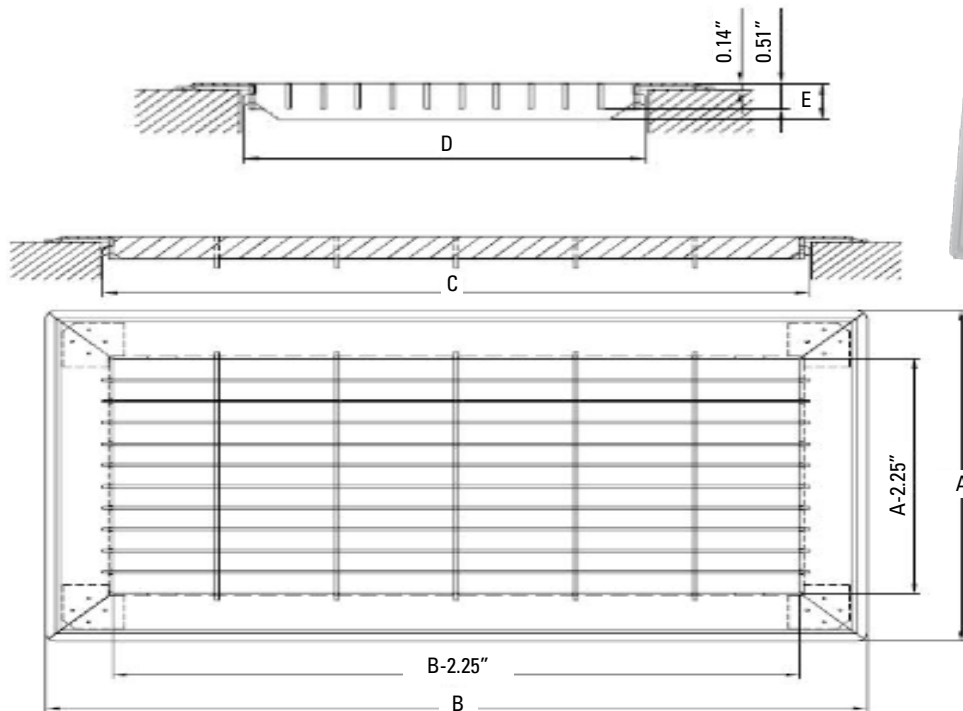

FLOOR RETURN AIR GRILLE

Product Attributes

- All steel construction
- Rigid
- Firm, smooth surface
- Average 75% for free area
- Available in brown

PSFRGB

SIZE AVAILABILITY

LENGTH

	4	6	8	10	12	14	16	18	20	24
6								X		
10	X	X	X	X						
12	X	X	X	X	X					
14	X	X	X	X	X	X				
16			X	X			X			X
20		X	X	X	X	X	X		X	
24		X	X	X	X	X				
30	X	X	X	X	X	X				
36		X								