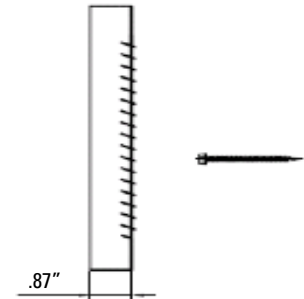

STAMPED STEEL BASEBOARD RETURN AIR GRILLE 1/3" FIN, 7/8" TURNBACK

Product Attributes

- All steel welded construction
- 7/8" margin turnback
- One way air pattern
- 1/3" spaced fins at 20 degrees
- Install with fins downward or upward to reduce visibility
- Screws included
- Available in white

PSRG783W

Specifications

Item No.	Size	Color	A	B	C	D
PSRG783W12U	12x6	White	11.5"	13.75"	5.91"	7.75"
PSRG783W12X	12x8	White	11.5"	13.75"	7.91"	9.75"
PSRG783W14U	14x6	White	13.5"	15.75"	5.91"	7.75"
PSRG783W14X	14x8	White	13.5"	15.75"	7.91"	9.75"
PSRG783W16X	16x8	White	15.5"	17.75"	7.91"	9.75"
PSRG783W20X	20x8	White	19.5"	21.75"	7.91"	9.75"
PSRG783W24U	24x6	White	23.5"	25.75"	5.91"	7.75"
PSRG783W24X	24x8	White	23.5"	25.75"	7.91"	9.75"
PSRG783W2412	24x12	White	23.5"	25.75"	11.91"	13.75"
PSRG783W30U	30x6	White	29.5"	31.75"	5.91"	7.75"
PSRG783W30X	30x8	White	29.5"	31.75"	7.91"	9.75"
PSRG783W3010	30x10	White	29.5"	31.75"	9.91"	11.75"
PSRG783W3012	30x12	White	29.5"	31.75"	11.91"	13.75"
PSRG783W36U	36x6	White	35.5"	37.75"	5.91"	7.75"
PSRG783W36X	36x8	White	35.5"	37.75"	7.91"	9.75"

*horizontal dimension is first

Warranty

1-year limited warranty.

SIZE AVAILABILITY

		LENGTH						
		12	14	16	20	24	30	36
HEIGHT	6	X	X			X	X	X
	8	X	X	X	X	X	X	X
	10						X	
	12					X	X	