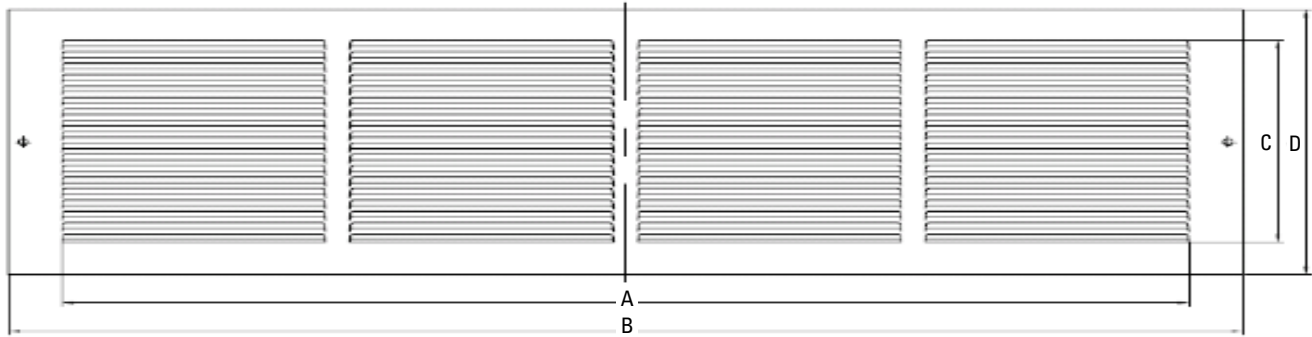

STAMPED STEEL BASEBOARD RETURN AIR GRILLE 1/3" FIN, 7/8" TURNBACK

Product Attributes

- All steel welded construction
- 7/8" margin turnback
- One way air pattern
- 1/3" spaced fins at 20 degrees
- Install with fins downward or upward to reduce visibility
- Screws included
- Available in white

PSRG783W

Specifications

Item No.	Size	Color	A	B	C	D
PSRG783W12U	12x6	White	11.5"	13.75"	5.91"	7.75"
PSRG783W12X	12x8	White	11.5"	13.75"	7.91"	9.75"
PSRG783W14U	14x6	White	13.5"	15.75"	5.91"	7.75"
PSRG783W14X	14x8	White	13.5"	15.75"	7.91"	9.75"
PSRG783W16X	16x8	White	15.5"	17.75"	7.91"	9.75"
PSRG783W20X	20x8	White	19.5"	21.75"	7.91"	9.75"
PSRG783W24U	24x6	White	23.5"	25.75"	5.91"	7.75"
PSRG783W24X	24x8	White	23.5"	25.75"	7.91"	9.75"
PSRG783W2412	24x12	White	23.5"	25.75"	11.91"	13.75"
PSRG783W30U	30x6	White	29.5"	31.75"	5.91"	7.75"
PSRG783W30X	30x8	White	29.5"	31.75"	7.91"	9.75"
PSRG783W3010	30x10	White	29.5"	31.75"	9.91"	11.75"
PSRG783W3012	30x12	White	29.5"	31.75"	11.91"	13.75"
PSRG783W36U	36x6	White	35.5"	37.75"	5.91"	7.75"
PSRG783W36X	36x8	White	35.5"	37.75"	7.91"	9.75"

*horizontal dimension is first

Warranty

1-year limited warranty.

SIZE AVAILABILITY

		LENGTH						
		12	14	16	20	24	30	36
HEIGHT	6	X	X			X	X	X
	8	X	X	X	X	X	X	X
	10						X	
	12					X	X	