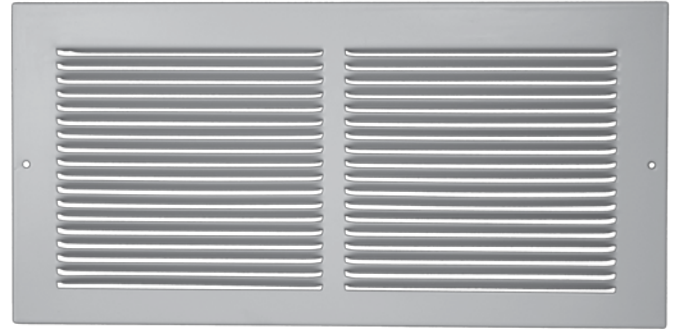

STAMPED STEEL BASEBOARD RETURN AIR GRILLE 1/3" FIN, 7/8" TURNBACK

Product Attributes

- All steel welded construction
- 7/8" margin turnback
- One way air pattern
- 1/3" spaced fins at 20 degrees
- Install with fins downward or upward to reduce visibility
- Screws included
- Available in white

PSRG783W

Specifications

Item No.	Size	Color	A	B	C	D
PSRG783W12U	12x6	White	11.5"	13.75"	5.91"	7.75"
PSRG783W12X	12x8	White	11.5"	13.75"	7.91"	9.75"
PSRG783W14U	14x6	White	13.5"	15.75"	5.91"	7.75"
PSRG783W14X	14x8	White	13.5"	15.75"	7.91"	9.75"
PSRG783W16X	16x8	White	15.5"	17.75"	7.91"	9.75"
PSRG783W20X	20x8	White	19.5"	21.75"	7.91"	9.75"
PSRG783W24U	24x6	White	23.5"	25.75"	5.91"	7.75"
PSRG783W24X	24x8	White	23.5"	25.75"	7.91"	9.75"
PSRG783W2412	24x12	White	23.5"	25.75"	11.91"	13.75"
PSRG783W30U	30x6	White	29.5"	31.75"	5.91"	7.75"
PSRG783W30X	30x8	White	29.5"	31.75"	7.91"	9.75"
PSRG783W3010	30x10	White	29.5"	31.75"	9.91"	11.75"
PSRG783W3012	30x12	White	29.5"	31.75"	11.91"	13.75"
PSRG783W36U	36x6	White	35.5"	37.75"	5.91"	7.75"
PSRG783W36X	36x8	White	35.5"	37.75"	7.91"	9.75"