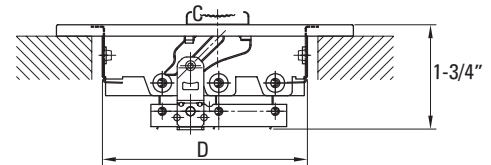

STAMPED STEEL SIDEWALL/CEILING REGISTER 3-WAY

Product Attributes

- All steel welded construction
- 1/2" spaced fins at 40 degrees
- For both sidewall and ceiling applications
- Three-way air pattern
- Ideal for shallow duct installation
- Integral multi-shutter damper
- Screws included
- Available in white

PS3WW

Specifications

Item No.	Size	Color	A	B	C	D
PS3WWUU	6x6	White	7.75"	7.75"	5.9"	5.63"
PS3WWXP	8x4	White	9.75"	5.75"	7.9"	3.7"
PS3WWXU	8x6	White	9.75"	7.75"	7.9"	5.63"
PS3WWXX	8x8	White	9.75"	9.75"	7.9"	7.63"
PS3WW10P	10x4	White	11.75"	5.75"	9.9"	3.7"
PS3WW10U	10x6	White	11.75"	7.75"	9.9"	5.63"
PS3WW10X	10x8	White	11.75"	9.75"	9.9"	7.63"
PS3WW1010	10x10	White	11.75"	11.75"	9.9"	9.67"
PS3WW12P	12x4	White	13.75"	5.75"	11.9"	3.7"
PS3WW12U	12x6	White	13.75"	7.75"	11.9"	5.63"
PS3WW12X	12x8	White	13.75"	9.75"	11.9"	7.63"
PS3WW1212	12x12	White	13.75"	13.75"	11.9"	11.67"
PS3WW14P	14x4	White	15.75"	5.75"	13.9"	3.7"
PS3WW14U	14x6	White	15.75"	7.75"	13.9"	5.63"
PS3WW14X	14x8	White	15.75"	9.75"	13.9"	7.63"
PS3WW1410	14x10	White	15.75"	11.75"	13.9"	9.67"
PS3WW1414	14x14	White	15.75"	15.75"	13.9"	11.65"
PS3WW16X	16x8	White	17.75"	9.75"	15.9"	7.63"

open

close

SIZE AVAILABILITY

HEIGHT	LENGTH					
	6	8	10	12	14	16
4		X	X	X	X	
6	X	X	X	X	X	
8		X	X	X	X	X
10			X		X	
12				X		
14					X	

Warranty

1-year limited warranty.