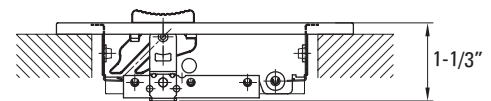

STAMPED STEEL SIDEWALL/CEILING REGISTER 3-WAY

Product Attributes

- All steel welded construction
- 1/2" spaced fins at 40 degrees
- For both sidewall and ceiling applications
- Three-way air pattern
- Ideal for shallow duct installation
- Integral multi-shutter damper
- Screws included
- Available in white

PS3WW

Specifications

Item No.	Size	Color	A	B	C	D
PS3WWUU	6x6	White	7.75"	7.75"	5.9"	5.63"
PS3WWXP	8x4	White	9.75"	5.75"	7.9"	3.7"
PS3WWXU	8x6	White	9.75"	7.75"	7.9"	5.63"
PS3WWXX	8x8	White	9.75"	9.75"	7.9"	7.63"
PS3WW10P	10x4	White	11.75"	5.75"	9.9"	3.7"
PS3WW10U	10x6	White	11.75"	7.75"	9.9"	5.63"
PS3WW10X	10x8	White	11.75"	9.75"	9.9"	7.63"
PS3WW1010	10x10	White	11.75"	11.75"	9.9"	9.67"
PS3WW12P	12x4	White	13.75"	5.75"	11.9"	3.7"
PS3WW12U	12x6	White	13.75"	7.75"	11.9"	5.63"
PS3WW12X	12x8	White	13.75"	9.75"	11.9"	7.63"
PS3WW1212	12x12	White	13.75"	13.75"	11.9"	11.67"
PS3WW14P	14x4	White	15.75"	5.75"	13.9"	3.7"
PS3WW14U	14x6	White	15.75"	7.75"	13.9"	5.63"
PS3WW14X	14x8	White	15.75"	9.75"	13.9"	7.63"
PS3WW1410	14x10	White	15.75"	11.75"	13.9"	9.67"
PS3WW1414	14x14	White	15.75"	15.75"	13.9"	11.65"
PS3WW16X	16x8	White	17.75"	9.75"	15.9"	7.63"

open

close

SIZE AVAILABILITY

HEIGHT	LENGTH					
	6	8	10	12	14	16
4		X	X	X	X	
6	X	X	X	X	X	
8		X	X	X	X	X
10			X		X	
12				X		
14					X	

Warranty

1-year limited warranty.