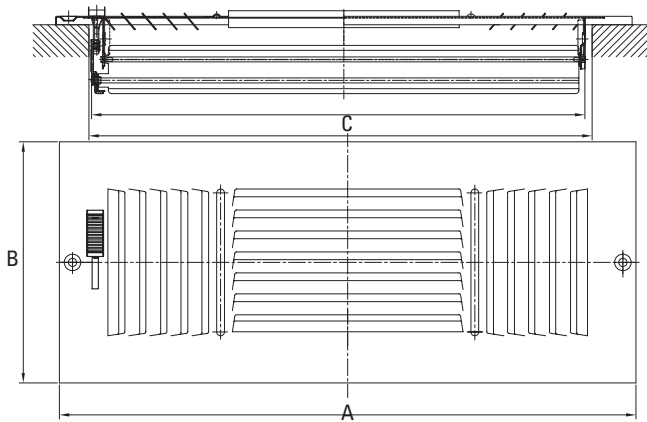

STAMPED STEEL SIDEWALL/CEILING REGISTER 3-WAY

Product Attributes

- All steel welded construction
- 1/2" spaced fins at 40 degrees
- For both sidewall and ceiling applications
- Three-way air pattern
- Ideal for shallow duct installation
- Integral multi-shutter damper
- Screws included
- Available in white

PS3WW

Specifications

Item No.	Size	Color	A	B	C	D
PS3WWUU	6x6	White	7.75"	7.75"	5.9"	5.63"
PS3WWXP	8x4	White	9.75"	5.75"	7.9"	3.7"
PS3WWXU	8x6	White	9.75"	7.75"	7.9"	5.63"
PS3WWXX	8x8	White	9.75"	9.75"	7.9"	7.63"
PS3WW10P	10x4	White	11.75"	5.75"	9.9"	3.7"
PS3WW10U	10x6	White	11.75"	7.75"	9.9"	5.63"
PS3WW10X	10x8	White	11.75"	9.75"	9.9"	7.63"
PS3WW1010	10x10	White	11.75"	11.75"	9.9"	9.67"
PS3WW12P	12x4	White	13.75"	5.75"	11.9"	3.7"
PS3WW12U	12x6	White	13.75"	7.75"	11.9"	5.63"
PS3WW12X	12x8	White	13.75"	9.75"	11.9"	7.63"
PS3WW1212	12x12	White	13.75"	13.75"	11.9"	11.67"
PS3WW14P	14x4	White	15.75"	5.75"	13.9"	3.7"
PS3WW14U	14x6	White	15.75"	7.75"	13.9"	5.63"
PS3WW14X	14x8	White	15.75"	9.75"	13.9"	7.63"
PS3WW1410	14x10	White	15.75"	11.75"	13.9"	9.67"
PS3WW1414	14x14	White	15.75"	15.75"	13.9"	11.65"
PS3WW16X	16x8	White	17.75"	9.75"	15.9"	7.63"

open

close

SIZE AVAILABILITY

HEIGHT	LENGTH					
	6	8	10	12	14	16
4		X	X	X	X	
6	X	X	X	X	X	
8		X	X	X	X	X
10			X		X	
12				X		
14					X	

Warranty

1-year limited warranty.