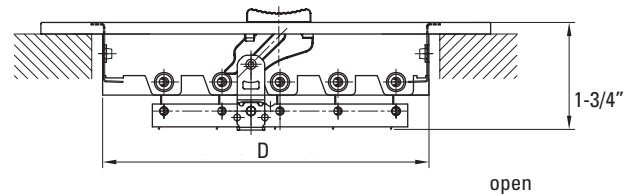

STAMPED STEEL SIDEWALL/CEILING REGISTER 4-WAY

Product Attributes

- All steel welded construction
- 1/2" spaced fins at 40 degrees
- For both sidewall and ceiling applications
- Ideal for shallow duct installation
- Four-way air pattern
- Integral multi-shutter damper
- Screws included
- Available in white

PS4WW

Specifications

Item No.	Size	Color	A	B	C	D
PS4WWUU	6x6	White	7.75"	7.75"	5.9"	5.63"
PS4WWXX	8x8	White	9.75"	9.75"	7.9"	7.63"
PS4WW1010	10x10	White	11.75"	11.75"	9.9"	9.67"
PS4WW1212	12x12	White	13.75"	13.75"	11.9"	11.67"
PS4WW1414	14x14	White	15.75"	15.75"	13.9"	11.65"

*horizontal dimension is first

SIZE AVAILABILITY

		LENGTH				
		6	8	10	12	14
HEIGHT	6	X				
	8		X			
	10			X		
	12				X	
	14					X

Warranty

1-year limited warranty.