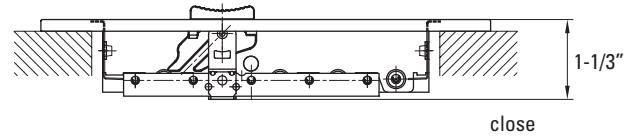

STAMPED STEEL SIDEWALL/CEILING REGISTER 4-WAY

Product Attributes

- All steel welded construction
- 1/2" spaced fins at 40 degrees
- For both sidewall and ceiling applications
- Ideal for shallow duct installation
- Four-way air pattern
- Integral multi-shutter damper
- Screws included
- Available in white

PS4WW

Specifications

Item No.	Size	Color	A	B	C	D
PS4WWUU	6x6	White	7.75"	7.75"	5.9"	5.63"
PS4WWXX	8x8	White	9.75"	9.75"	7.9"	7.63"
PS4WW1010	10x10	White	11.75"	11.75"	9.9"	9.67"
PS4WW1212	12x12	White	13.75"	13.75"	11.9"	11.67"
PS4WW1414	14x14	White	15.75"	15.75"	13.9"	11.65"

*horizontal dimension is first

SIZE AVAILABILITY

		LENGTH				
		6	8	10	12	14
HEIGHT	6	X				
	8		X			
	10			X		
	12				X	
	14					X

Warranty

1-year limited warranty.