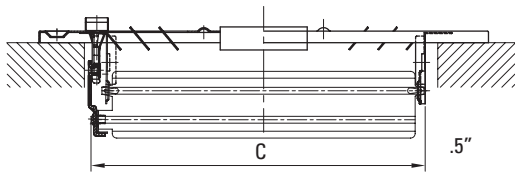

STAMPED STEEL SIDEWALL/CEILING REGISTER 4-WAY

Product Attributes

- All steel welded construction
- 1/2" spaced fins at 40 degrees
- For both sidewall and ceiling applications
- Ideal for shallow duct installation
- Four-way air pattern
- Integral multi-shutter damper
- Screws included
- Available in white

PS4WW

Specifications

Item No.	Size	Color	A	B	C	D
PS4WWUU	6x6	White	7.75"	7.75"	5.9"	5.63"
PS4WWXX	8x8	White	9.75"	9.75"	7.9"	7.63"
PS4WW1010	10x10	White	11.75"	11.75"	9.9"	9.67"
PS4WW1212	12x12	White	13.75"	13.75"	11.9"	11.67"
PS4WW1414	14x14	White	15.75"	15.75"	13.9"	11.65"

*horizontal dimension is first

SIZE AVAILABILITY

		LENGTH				
		6	8	10	12	14
HEIGHT	6	X				
	8		X			
	10			X		
	12				X	
	14					X

Warranty

1-year limited warranty.