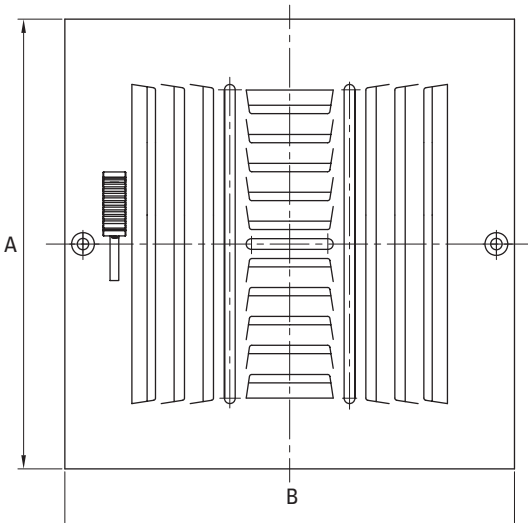

STAMPED STEEL SIDEWALL/CEILING REGISTER 4-WAY

Product Attributes

- All steel welded construction
- 1/2" spaced fins at 40 degrees
- For both sidewall and ceiling applications
- Ideal for shallow duct installation
- Four-way air pattern
- Integral multi-shutter damper
- Screws included
- Available in white

PS4WW

Specifications

Item No.	Size	Color	A	B	C	D
PS4WWUU	6x6	White	7.75"	7.75"	5.9"	5.63"
PS4WWXX	8x8	White	9.75"	9.75"	7.9"	7.63"
PS4WW1010	10x10	White	11.75"	11.75"	9.9"	9.67"
PS4WW1212	12x12	White	13.75"	13.75"	11.9"	11.67"
PS4WW1414	14x14	White	15.75"	15.75"	13.9"	11.65"

*horizontal dimension is first

SIZE AVAILABILITY

		LENGTH				
		6	8	10	12	14
HEIGHT	6	X				
	8		X			
	10			X		
	12				X	
	14					X

Warranty

1-year limited warranty.