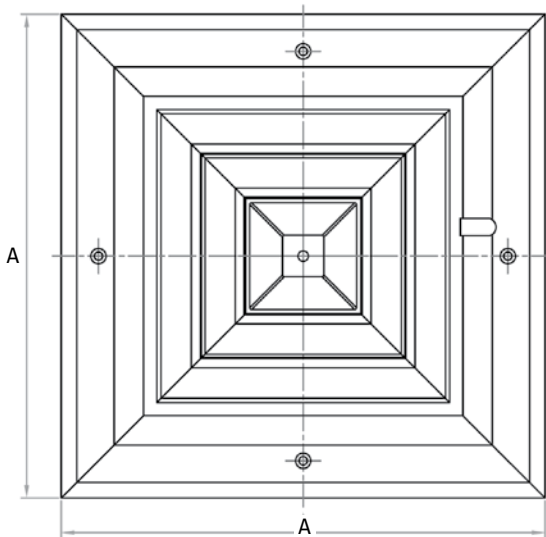

ALUMINUM CEILING DIFFUSER 4-WAY

Product Attributes

- All-Aluminum face construction
- Cores flush with margin
- Four-way air diffusion
- Face mount for easy installation
- For sidewall or ceiling application
- Opposed blade damper
- Inconspicuous fingertip lever for air volume control

PSA4W

open