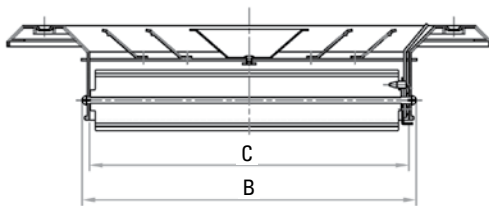

ALUMINUM CEILING DIFFUSER 4-WAY

Product Attributes

- All-Aluminum face construction
- Cores flush with margin
- Four-way air diffusion
- Face mount for easy installation
- For sidewall or ceiling application
- Opposed blade damper
- Inconspicuous fingertip lever for air volume control

PSA4W

open