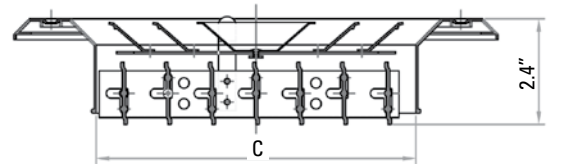

ALUMINUM CEILING DIFFUSER 4-WAY

Product Attributes

- All-Aluminum face construction
- Cores flush with margin
- Four-way air diffusion
- Face mount for easy installation
- For sidewall or ceiling application
- Opposed blade damper
- Inconspicuous fingertip lever for air volume control

PSA4W

open