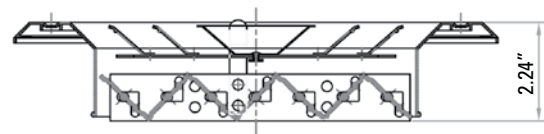

Specifications

Item No.	Size	Color	A	B	C
PSA4WUU	6x6	White	9"	5.6"	5.26"
PSA4WXX	8x8	White	11"	7.6"	7.26"
PSA4W1010	10x10	White	13"	9.6"	9.26"
PSA4W1212	12x12	White	15"	11.6"	11.26"
PSA4W1414	14x14	White	17"	13.6"	13.26"

*horizontal dimension is first

SIZE AVAILABILITY

		LENGTH				
		6	8	10	12	14
HEIGHT	6	X				
	8		X			
	10			X		
	12				X	
	14					X

Warranty

1-year limited warranty.