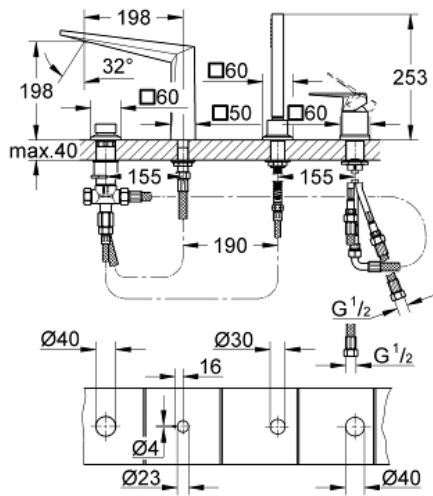

# ALLURE BRILLIANT Four-Hole Bathtub Faucet with Handshower

MODEL # 19787001

Pure Freude  
an Wasser

GROHE

## Product Description: ALLURE BRILLIANT Four-Hole Bathtub Faucet with Handshower

### Standard Specification:

- GROHE SilkMove ceramic cartridge
- GROHE StarLight chrome finish
- Consisting of:
  - Pre-assembled spout mounting
  - Single lever valve operating element
  - Bath spout with integrated flow control
  - Bath/shower diverter
  - Hand shower Euphoria Cube+ (27 888 000) 1.75 gpm
  - 79" (2000mm) metal shower hose
  - Stainless steel flex lines
  - Check valve included to prevent backflow