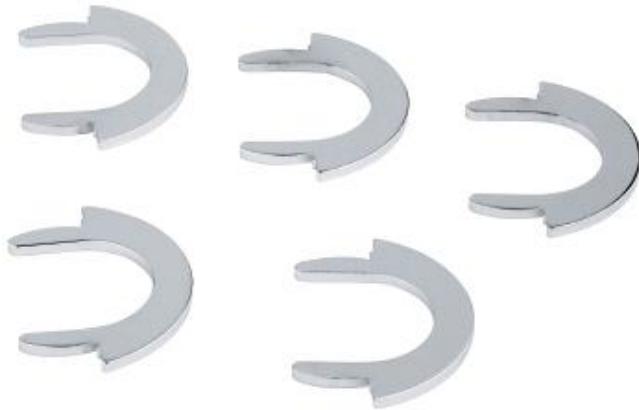

Safety ring

MODEL # 0806500M

Pure Freude
an Wasser

GROHE
WAVE

Product Description:

Safety ring

Standard Specification:

- Multi-packaging: 5 pieces

Color:

- 0806500M StarLight Chrome