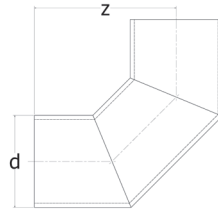

aquatherm blue pipe® ELBOW 90° SD (STANDARD DIMENSION, SEGMENTED, BUTT-FUSION)

| SDR | Part no. | Dimension (ND — OD) | d | z | Weight |
|---------|--------------|------------------------|------|------------------|--------|
| | | | [in] | [in, +0.25/-0.0] | [lb] |
| 17.6 | 7412130 | 6" — 160 mm | 6.30 | 9.00 | 4.25 |
| | 7412134 | 8" — 200 mm | 7.87 | 12.0 | 8.25 |
| | 7412138 | 10" — 250 mm | 9.84 | 15.0 | 15.8 |
| | 7412142 | 12" — 315 mm | 12.4 | 18.0 | 30.0 |
| | 7412144 | 14" — 355 mm | 14.0 | 21.0 | 44.0 |
| | 7412146 | 16" — 400 mm | 15.8 | 24.0 | 63.0 |
| | 7412148 | 18" — 450 mm | 17.8 | 27.0 | 90.0 |
| | 7412150 | 20" — 500 mm | 19.7 | 30.0 | 123 |
| 7412154 | 24" — 630 mm | 24.8 | 36.0 | 233 | |
| 11 | 7512130 | 6" — 160 mm | 6.30 | 9.00 | 6.25 |
| | 7512134 | 8" — 200 mm | 7.87 | 12.0 | 12.5 |
| | 7512138 | 10" — 250 mm | 9.84 | 15.0 | 24.3 |
| | 7512142 | 12" — 315 mm | 12.4 | 18.0 | 46.0 |
| | 7512144 | 14" — 355 mm | 14.0 | 21.0 | 67.0 |
| | 7512146 | 16" — 400 mm | 15.8 | 24.0 | 97.0 |
| | 7512148 | 18" — 450 mm | 17.7 | 27.0 | 138 |
| 9 | 7212130 | 6" — 160 mm | 6.30 | 9.00 | 11.4 |
| | 7212134 | 8" — 200 mm | 7.87 | 12.0 | 19.2 |
| | 7212138 | 10" — 250 mm | 9.84 | 15.0 | 45.5 |
| | 7212142 | 12" — 315 mm | 12.4 | 18.0 | 54.3 |
| | 7212144 | 14" — 355 mm | 14.0 | 21.0 | 80.4 |