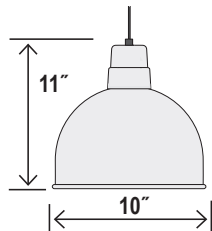

RDBC10 - R SERIES 10" CORD HUNG DEEP BOWL SHADE

Options:

RWG10

FINISHES

ABR - Architectural Bronze
GA - Galvanized
GY - Gray
NB - Navy Blue
SB - Satin Black
SG - Satin Green
SR - Satin Red
WH - White

Dimensions

Width 10"
Height 11"
Wire 144"

Finish & Material

Finishes **ABR** - Architectural Bronze
GA - Galvanized
GY - Gray
NB - Navy Blue
SB - Satin Black
SG - Satin Green
SR - Satin Red
WH - White

Material Steel

Wattage

Bulbs 1-Medium A21
Watts per Bulb 200W
Voltage 120V
Bulbs Included No

Certification

UL Listed Damp Location

Item Number

SKU RDBC10

Note: All finishes on outdoor lighting must be properly maintained and treated. Therefore, we suggest cleaning with a regular application of finish preserving & renewing products such as Rejuvenate.