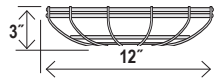

FINISHES

ABR - Architectural Bronze
GA - Galvanized
GY - Gray
NB - Navy Blue
SB - Satin Black
SG - Satin Green
SR - Satin Red
WH - White

Dimensions

Width 12"
Height 11½"
Wire 144"

Finish & Material

Finishes **ABR** - Architectural Bronze
GA - Galvanized
GY - Gray
NB - Navy Blue
SB - Satin Black
SG - Satin Green
SR - Satin Red
WH - White

Wattage

Bulbs 1-Medium A21
Watts per Bulb 200W
Voltage 120V
Bulbs Included No

Certification

UL Listed Damp Location

Item Number

SKU RDBC12