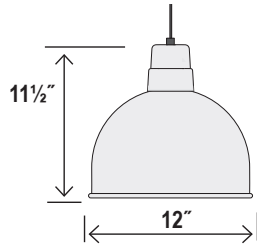

RDBC12 - R SERIES 12" CORD HUNG DEEP BOWL SHADE

Options:

RWG12

FINISHES

ABR - Architectural Bronze
GA - Galvanized
GY - Gray
NB - Navy Blue
SB - Satin Black
SG - Satin Green
SR - Satin Red
WH - White

Dimensions

Width 12"
Height 11½"
Wire 144"

Finish & Material

Finishes **ABR** - Architectural Bronze
GA - Galvanized
GY - Gray
NB - Navy Blue
SB - Satin Black
SG - Satin Green
SR - Satin Red
WH - White

Wattage

Bulbs 1-Medium A21
Watts per Bulb 200W
Voltage 120V
Bulbs Included No

Certification

UL Listed Damp Location

Item Number

SKU RDBC12