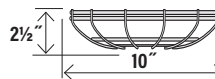

Options:

RWG10

FINISHES

ABR - Architectural Bronze
GA - Galvanized
GY - Gray
NB - Navy Blue
SB - Satin Black
SG - Satin Green
SR - Satin Red
WH - White

Dimensions

Width 10"
Height 11"
Wire 144"

Finish & Material

Finishes **ABR** - Architectural Bronze
GA - Galvanized
GY - Gray
NB - Navy Blue
SB - Satin Black
SG - Satin Green
SR - Satin Red
WH - White

Material Steel

Wattage

Bulbs 1-Medium A21
Watts per Bulb 200W
Voltage 120V
Bulbs Included No

Certification

UL Listed Damp Location

Item Number

SKU RDBC10

Note: All finishes on outdoor lighting must be properly maintained and treated. Therefore, we suggest cleaning with a regular application of finish preserving & renewing products such as Rejuvenate.