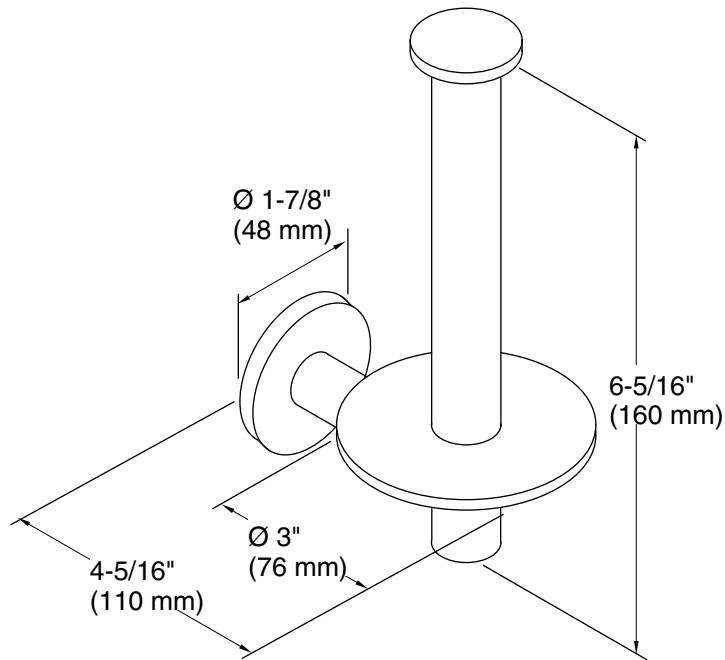

Features

- Vertical holder makes changing toilet tissue quick and simple.
- Solid-brass construction for durability.
- KOHLER finishes resist corrosion and tarnish.
- Coordinates with other products in the Purist Collection.

Technical Information

All product dimensions are nominal.

Material: Metal

Notes

Install this product according to the installation guide.