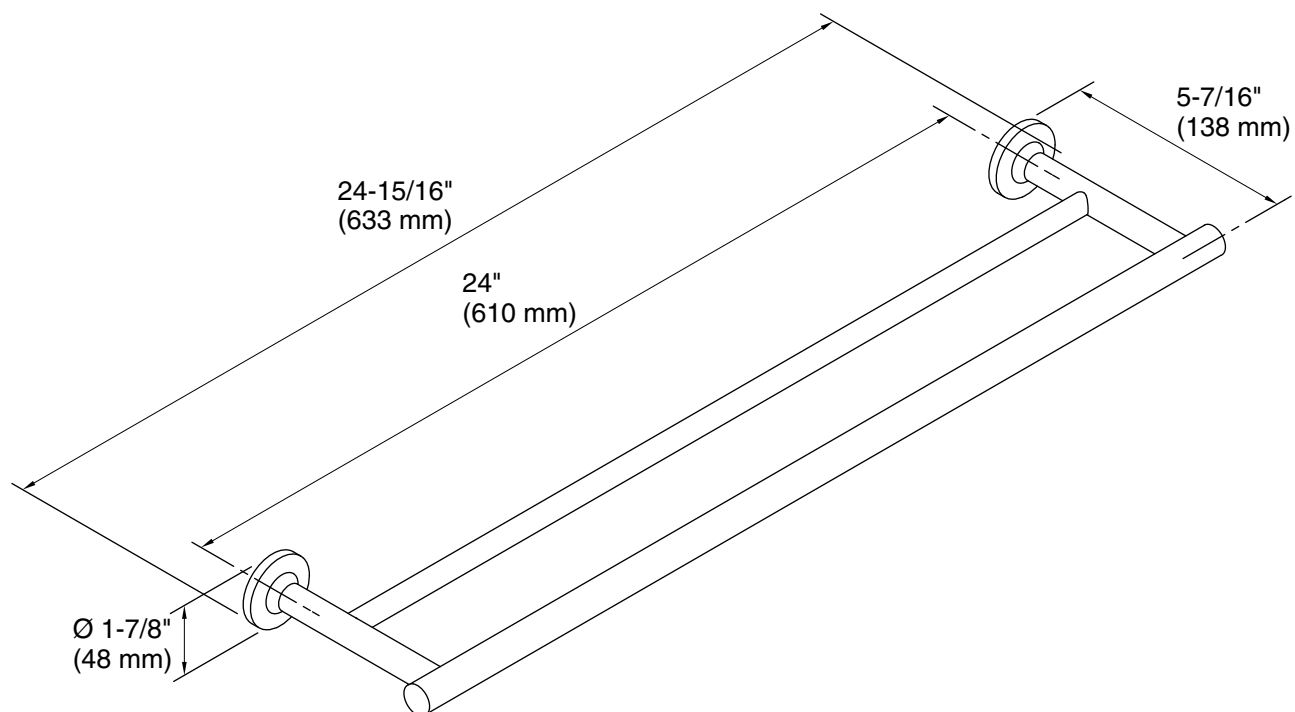

Technical Information

All product dimensions are nominal.

Material: Metal

Notes

Install this product according to the installation guide.

CAUTION: Risk of personal injury. Do not install these products in any area where they are likely to be used inadvertently as a grab bar or support bar. These products are not designed or intended for use as a grab bar or support bar.