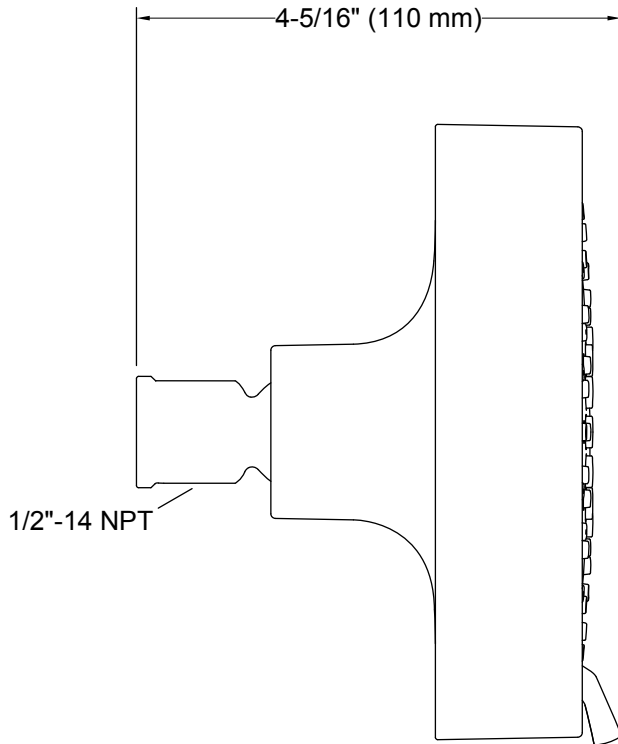

Material

- KOHLER finishes resist corrosion and tarnishing.

Installation

- 1/2-inch - 14 NPT connection.
- Wall-mount.

Water Conservation & Rebates

- WaterSense®-labeled 1.75-gpm showerheads use up to 30 percent less water than standard 2.5-gpm showerheads while still meeting strict performance guidelines.
- This product can help a building earn Water Efficiency points in the LEED® Green Building Rating System.

Recommended Products/Accessories

- K-7397 Shower Arm and Flange
- K-7395 Shower Arm and Flange
- K-933 Shower Arm and Flange
- K-934 Shower Arm and Flange

Codes/Standards

- ASME A112.18.1/CSA B125.1
- DOE - Energy Policy Act 1992
- EPA WaterSense®
- California Energy Commission (CEC)

Technical Information

All product dimensions are nominal.

Showerhead/Body Spray:

Rated maximum flow: 1.75 gal/min (6.6 l/min)

Notes

Install this product according to the installation instructions.