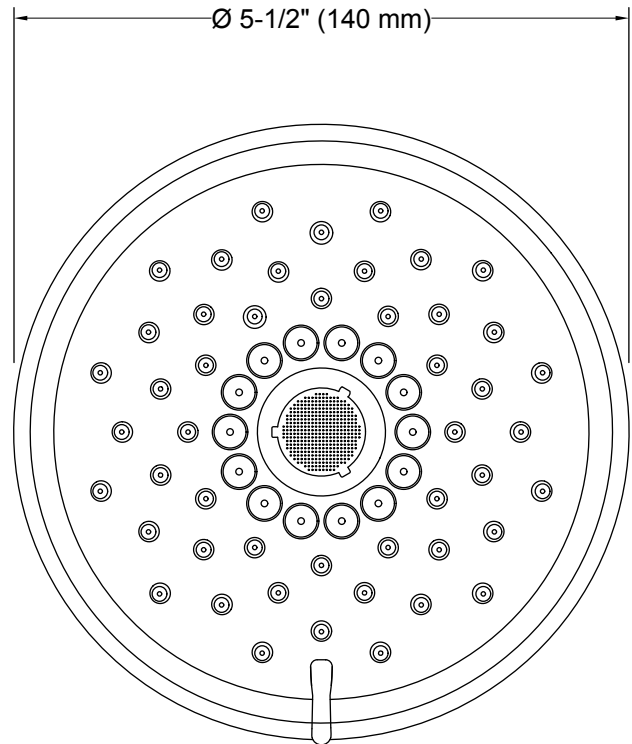

Material

- KOHLER finishes resist corrosion and tarnishing.

Installation

- 1/2-inch - 14 NPT connection.
- Wall-mount.

Water Conservation & Rebates

- WaterSense®-labeled 1.75-gpm showerheads use up to 30 percent less water than standard 2.5-gpm showerheads while still meeting strict performance guidelines.
- This product can help a building earn Water Efficiency points in the LEED® Green Building Rating System.

Recommended Products/Accessories

- K-7397 Shower Arm and Flange
- K-7395 Shower Arm and Flange
- K-933 Shower Arm and Flange
- K-934 Shower Arm and Flange

Codes/Standards

- ASME A112.18.1/CSA B125.1
- DOE - Energy Policy Act 1992
- EPA WaterSense®
- California Energy Commission (CEC)

Technical Information

All product dimensions are nominal.

Showerhead/Body Spray:

Rated maximum flow: 1.75 gal/min (6.6 l/min)

Notes

Install this product according to the installation instructions.