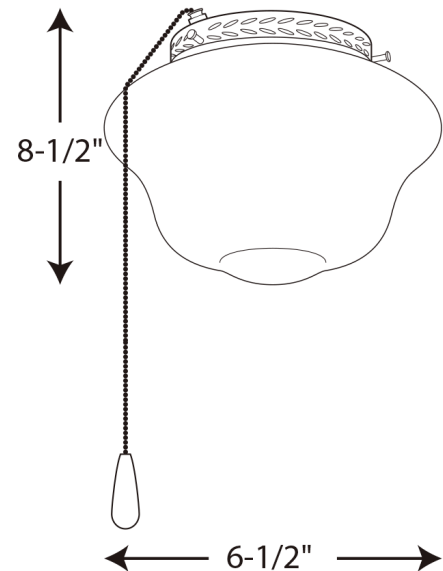

P2644-30WB

Dimensions:

Diameter: 10 in
Height: 9-3/4 in

Opal glass schoolhouse style shade
Width: 8-1/2 in
Height: 5-7/8 in

P2644-30WB

Dimming Notes:

P2644-30WB is designed to be compatible with many ELV/Reverse Phase controls.