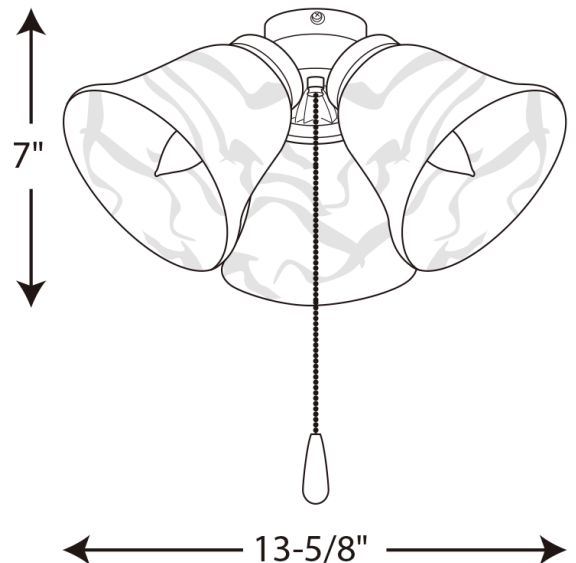

**P2642-30WB**

**Dimensions:**

Diameter: 13-5/8 in  
 Height: 7 in

Alabaster glass Shade  
 Width: 5-3/8 in  
 Height: 4-7/8 in

**Dimming Notes:**

---

P2642-30WB is designed to be compatible with many ELV/Reverse Phase controls.