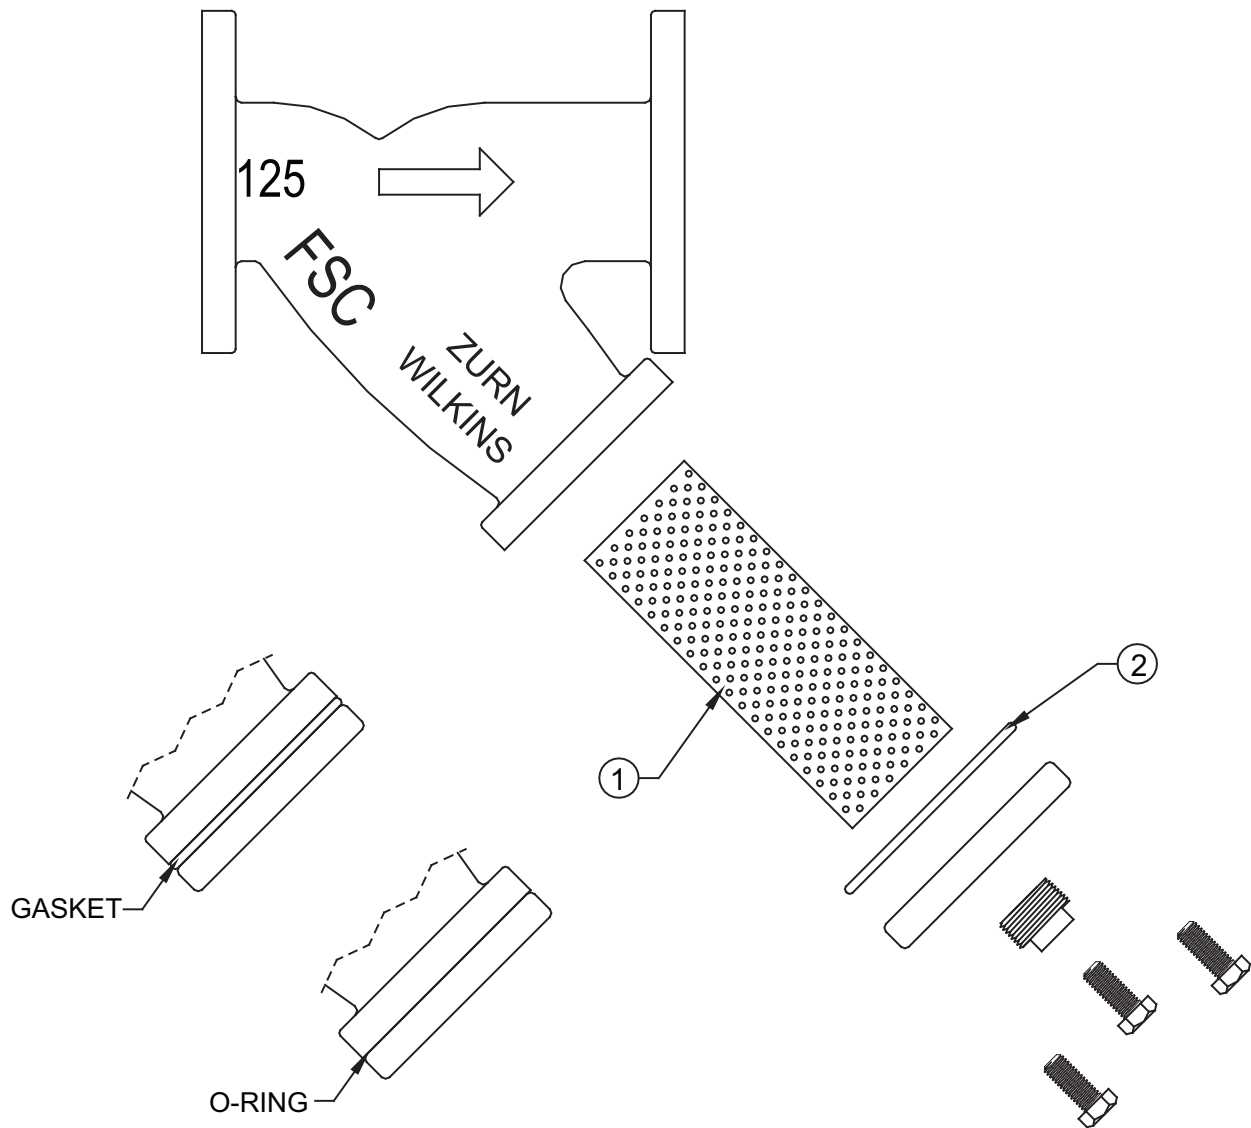

MODEL FSC

2-1/2", 3", 4", 6", 8", 10"

Item No.	Description	2-1/2"	3"	4"	6"	8"	10"
1	SCREEN	FS7-41	FS8-41	FS9-41	FS10-41	FS11-41	FS12-41
2	GASKET	FS7-13	FS8-13	FS9-13	FS10-13	FS11-13	N/A
2	O-RING	N/A	N/A	249N	263N	377N	FS12-13

VERIFY WHETHER A GASKET OR O-RING ARE NEEDED ON 4", 6" AND 8" SIZES