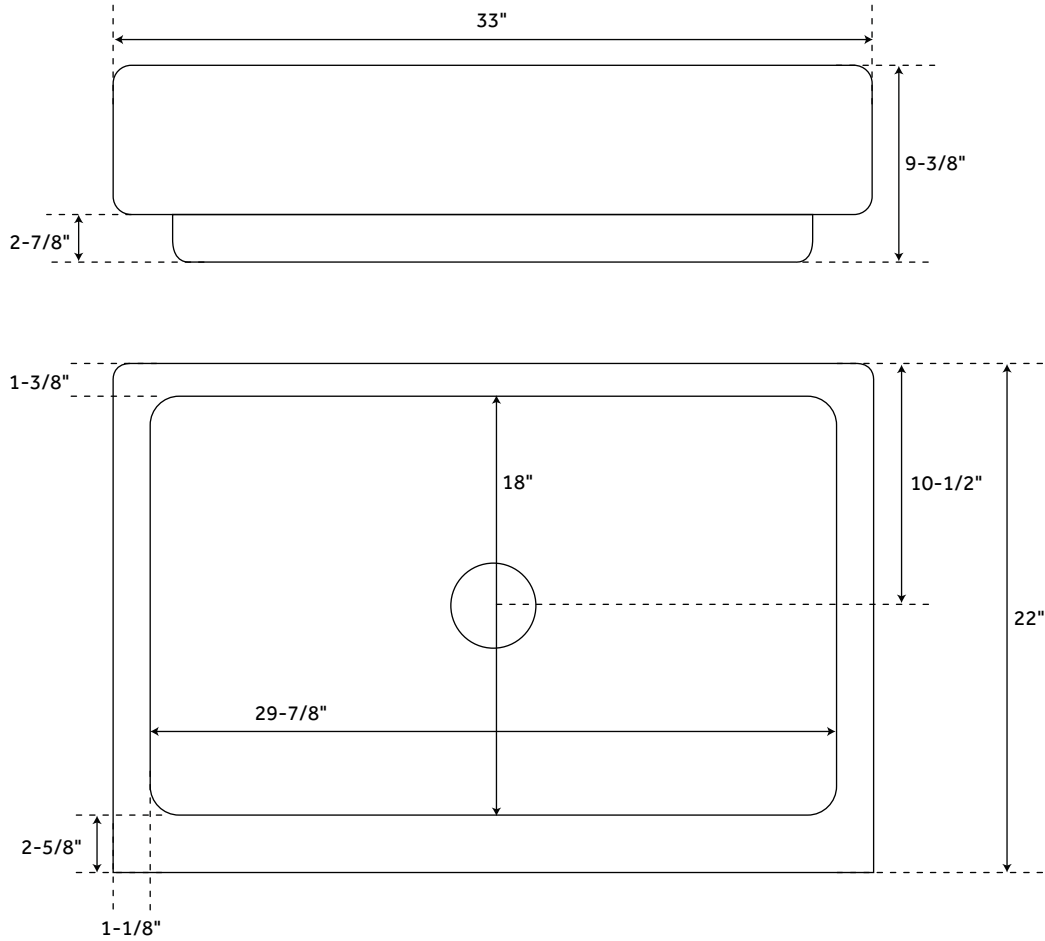

33" VERNON

HAMMERED COPPER RETROFIT FARMHOUSE SINK

SKU: 937100

FEATURES

Material: Copper
Basin Split: Single
Shape: Rectangle
Apron Design: Hammered
Faucet Centers: No Faucet Hole
Number of Basins: 1
Product Color: Copper
Length: 33"
Width: 22"
Height: 9-3/8"
Basin Length: 29-7/8"
Basin Width: 18"
Water Depth to Rim: 9-1/8"
Apron Front Rim Thickness: 2-1/2"
Side and Back Rim Thickness: 1-1/2"
Metal Gauge/Thickness: 16 Gauge
Drain Size: 3-1/2"
Features: Retrofit