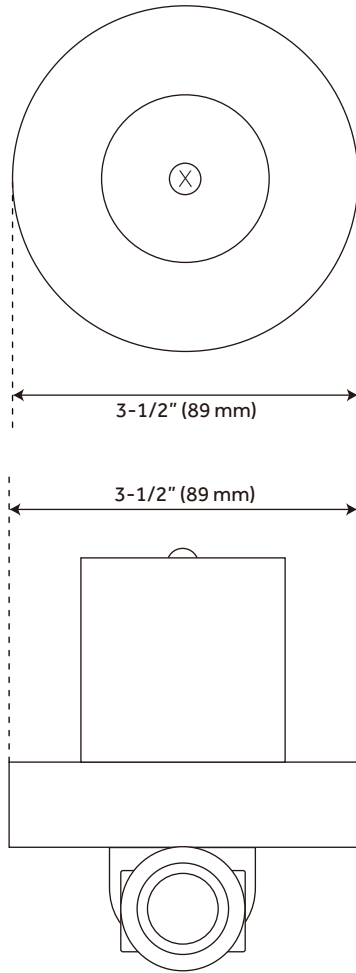

VILAMONTE

IN-WALL SHOWER VOLUME CONTROL

SKU: 948910

FEATURES

Material: Brass
Shape: Square
Handle Type: Lever
Assembly Required: No
Installation Type: Wall
Metal Lever Handle
For Proper Installation, Requires Use of a
Thermostatic Valve and Trim
Optional Rough-in Valve

CONTENTS

VOLUME CONTROL	PAGE 2
VALVE	PAGE 3

REVISED 10/05/2020

VILAMONTE

VOLUME CONTROL

SKU: 948910

FEATURES

Width: 4-3/8"
Height: 4-3/8"
Depth: 3-3/8"
Wall Thickness Range: 1" to 1-3/4"

CODES/STANDARDS

cUPC
ASME A112.18.1/CSA B125.1
ICC/ANSI A117.1 (when installed
according to ADA standards)
Massachusetts Accepted

PRODUCT IMAGE

All dimensions and specifications are nominal and may vary. Use actual products for accuracy in critical situations.

PAGE 2
Code: SHVL9007

VILAMONTE

OPTIONAL VOLUME CONTROL VALVE WITH 1/2" -OR- 3/4" CONNECTION

SKU: 948910

FEATURES

- Brass Valve Body
- Ceramic Cartridge
- Recommended Valve Installation
Depth 1-5/8" to 2-3/8"