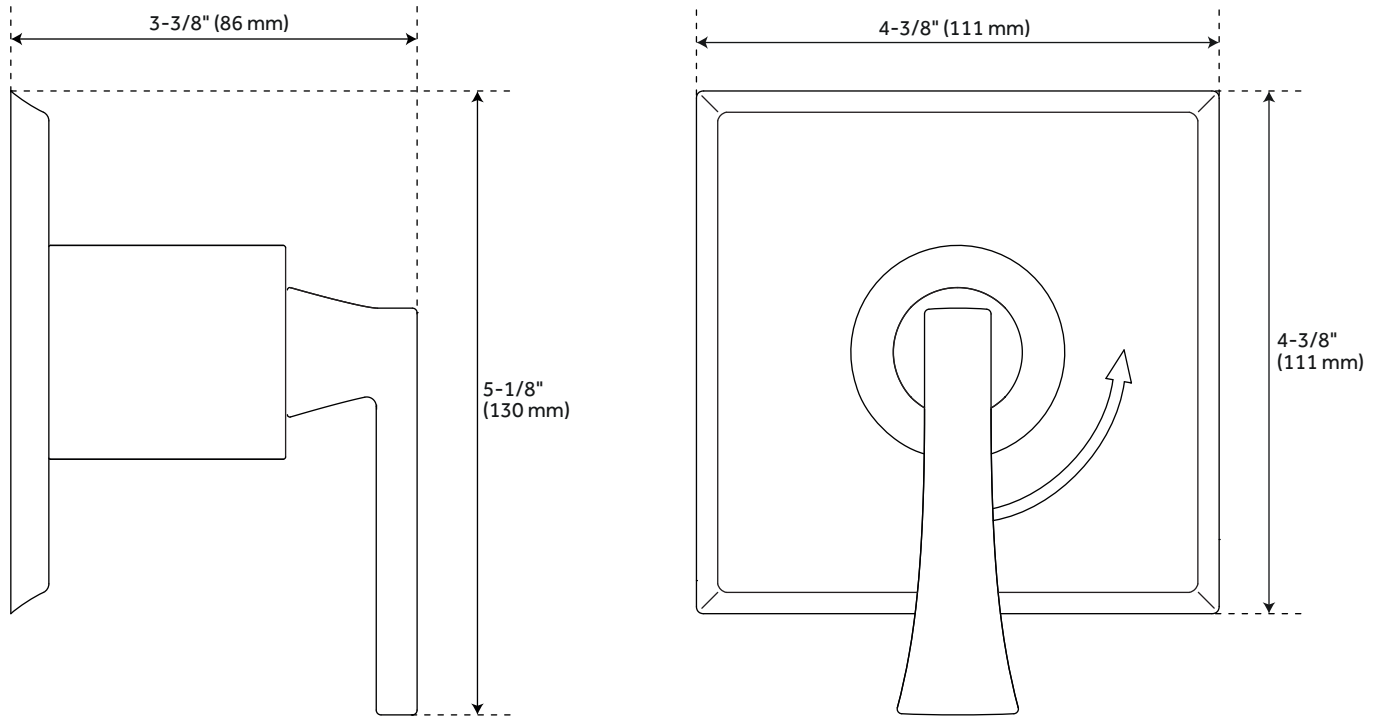

VILAMONTE

IN-WALL SHOWER VOLUME CONTROL

SKU: 948910

FEATURES

Material: Brass
Shape: Square
Handle Type: Lever
Assembly Required: No
Installation Type: Wall
Metal Lever Handle
For Proper Installation, Requires Use of a
Thermostatic Valve and Trim
Optional Rough-in Valve

CONTENTS

VOLUME CONTROL	PAGE 2
VALVE	PAGE 3

REVISED 10/05/2020

VILAMONTE

VOLUME CONTROL

SKU: 948910

FEATURES

Width: 4-3/8"
Height: 4-3/8"
Depth: 3-3/8"
Wall Thickness Range: 1" to 1-3/4"

CODES/STANDARDS

cUPC
ASME A112.18.1/CSA B125.1
ICC/ANSI A117.1 (when installed
according to ADA standards)
Massachusetts Accepted

PRODUCT IMAGE

All dimensions and specifications are nominal and may vary. Use actual products for accuracy in critical situations.

PAGE 2
Code: SHVL9007

VILAMONTE

OPTIONAL VOLUME CONTROL VALVE WITH 1/2" -OR- 3/4" CONNECTION

SKU: 948910

FEATURES

- Brass Valve Body
- Ceramic Cartridge
- Recommended Valve Installation
Depth 1-5/8" to 2-3/8"