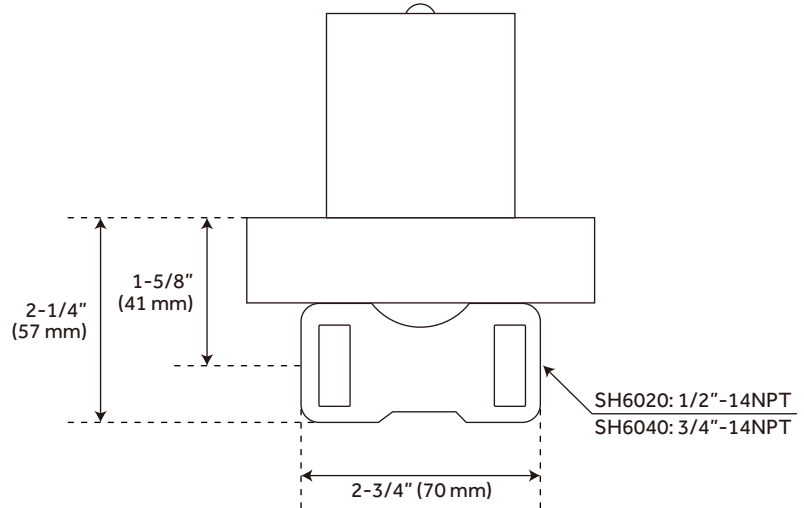

VILAMONTE

IN-WALL SHOWER VOLUME CONTROL

SKU: 948910

FEATURES

Material: Brass
Shape: Square
Handle Type: Lever
Assembly Required: No
Installation Type: Wall
Metal Lever Handle
For Proper Installation, Requires Use of a
Thermostatic Valve and Trim
Optional Rough-in Valve

CONTENTS

VOLUME CONTROL	PAGE 2
VALVE	PAGE 3

REVISED 10/05/2020

VILAMONTE

VOLUME CONTROL

SKU: 948910

FEATURES

Width: 4-3/8"
Height: 4-3/8"
Depth: 3-3/8"
Wall Thickness Range: 1" to 1-3/4"

CODES/STANDARDS

cUPC
ASME A112.18.1/CSA B125.1
ICC/ANSI A117.1 (when installed
according to ADA standards)
Massachusetts Accepted

PRODUCT IMAGE

All dimensions and specifications are nominal and may vary. Use actual products for accuracy in critical situations.

PAGE 2
Code: SHVL9007

VILAMONTE

OPTIONAL VOLUME CONTROL VALVE WITH 1/2" -OR- 3/4" CONNECTION

SKU: 948910

FEATURES

- Brass Valve Body
- Ceramic Cartridge
- Recommended Valve Installation
Depth 1-5/8" to 2-3/8"