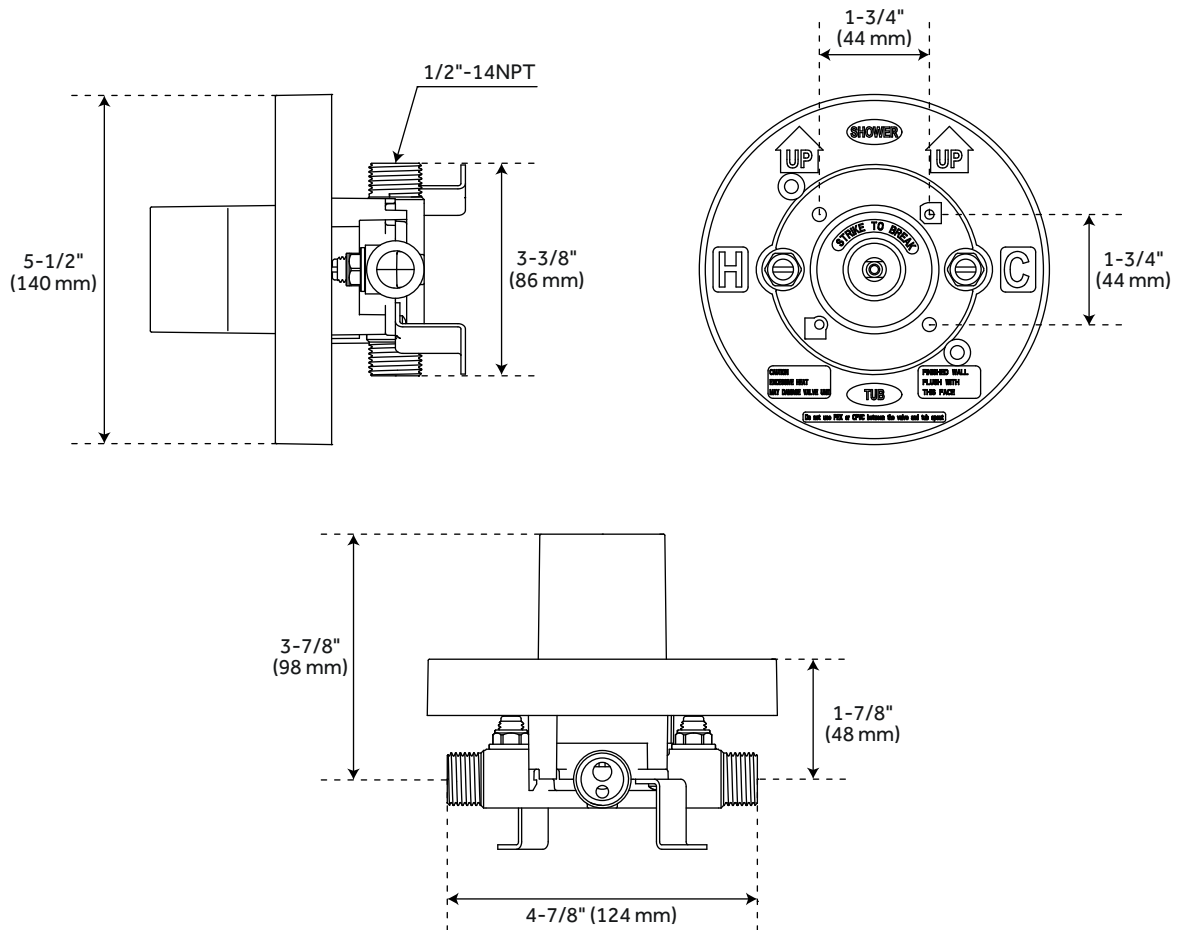

PROVINCETOWN

PRESSURE BALANCE SHOWER SET

SKU: 948666

FEATURES

Material: Brass
Shape: Round
Handle Type: Lever
Assembly Required: No
Installation Type: Wall
Shower Head Material: ABS
Shower Head Spray: Multi-Function
Shower Arm Included: Yes
Shower Head Swivel: Yes
Metal Handle
3 Function Showerhead (Full Spray, Massage Spray, Full & Massage Spray)
Extension Kit Available: ACF4001EXT
Optional Rough-In Valve
Shower Head Flow Rate: 1.8 gpm
(6.8L/min) max @ 80 psi

FEATURES

- Shower Head Diameter: 4-5/8"
- Shower Arm Extension: 4-3/4"
- Shower Head IPS: 1/2"
- Valve Trim Width: 6-3/4"
- Valve Trim Height: 2-7/8"
- NPT Connection: 1/2"

CODES/STANDARDS

- cUPC
- ASME A112.18.1/CSA B125.1
- ICC/ANSI A117.1 (when installed according to ADA standards)
- WaterSense
- CEC Listed
- Massachusetts Accepted

All dimensions and specifications are nominal and may vary. Use actual products for accuracy in critical situations.

PAGE 2
Code: SHPR8020G

PROVINCETOWN

OPTIONAL PRESSURE BALANCE TUB AND SHOWER ROUGH IN VALVE

SKU: 948666

FEATURES

- Pressure Balance Valve With Integral Stops
- One-Piece Cartridge Design For Ease Of Maintenance
- Back-To-Back Capability
- Ceramic Disc Valve Cartridge
- Cast Bronze Valve Body
- Adjustable Temperature Limit Stop
- Quick Remove Plaster Guard
- Easy Mounting Brackets