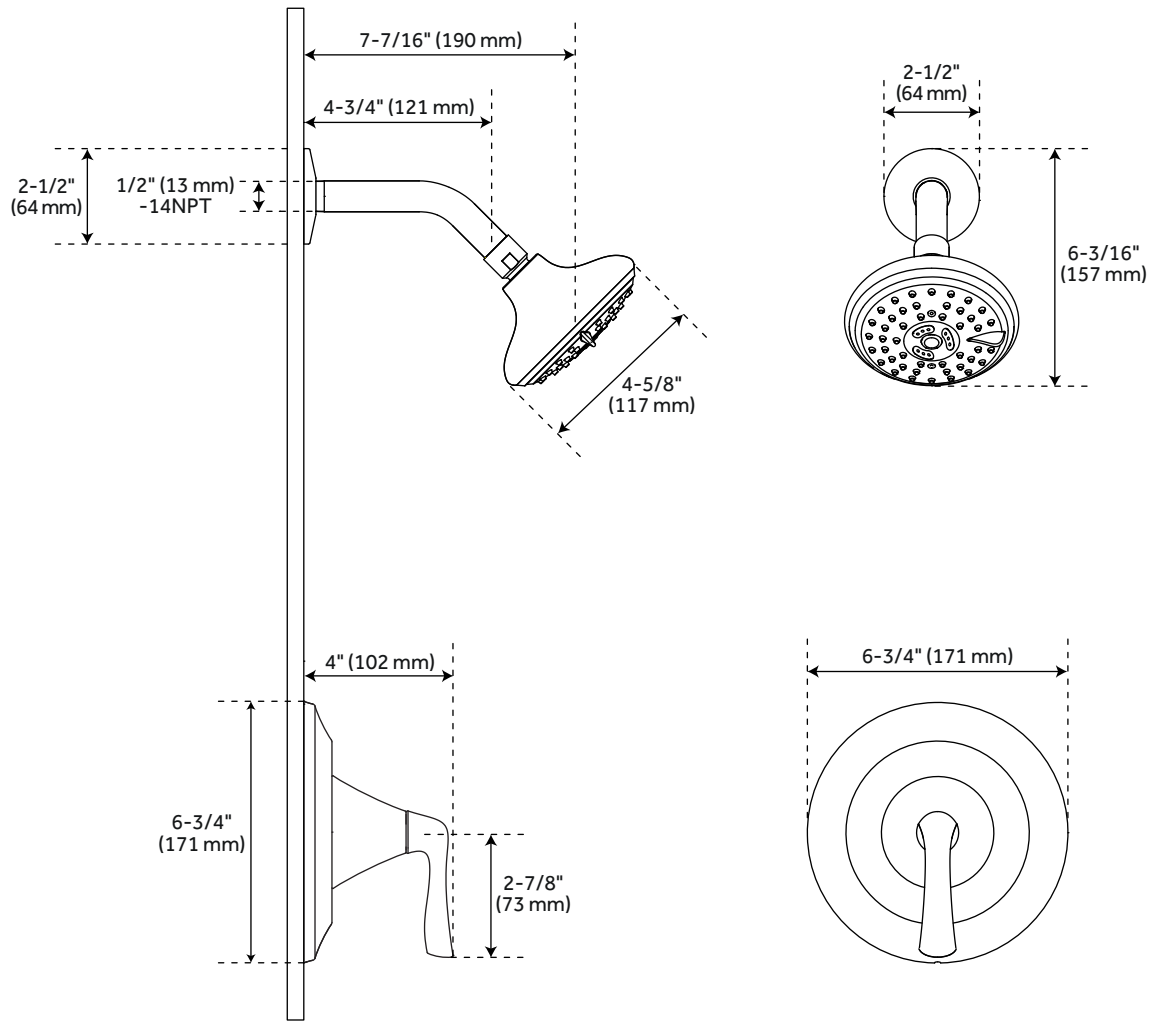

PROVINCETOWN

PRESSURE BALANCE SHOWER SET

SKU: 948666

FEATURES

Material: Brass
Shape: Round
Handle Type: Lever
Assembly Required: No
Installation Type: Wall
Shower Head Material: ABS
Shower Head Spray: Multi-Function
Shower Arm Included: Yes
Shower Head Swivel: Yes
Metal Handle
3 Function Showerhead (Full Spray, Massage Spray, Full & Massage Spray)
Extension Kit Available: ACF4001EXT
Optional Rough-In Valve
Shower Head Flow Rate: 1.8 gpm
(6.8L/min) max @ 80 psi

FEATURES

- Shower Head Diameter: 4-5/8"
- Shower Arm Extension: 4-3/4"
- Shower Head IPS: 1/2"
- Valve Trim Width: 6-3/4"
- Valve Trim Height: 2-7/8"
- NPT Connection: 1/2"

CODES/STANDARDS

- cUPC
- ASME A112.18.1/CSA B125.1
- ICC/ANSI A117.1 (when installed according to ADA standards)
- WaterSense
- CEC Listed
- Massachusetts Accepted

All dimensions and specifications are nominal and may vary. Use actual products for accuracy in critical situations.

PAGE 2
Code: SHPR8020G

PROVINCETOWN

OPTIONAL PRESSURE BALANCE TUB AND SHOWER ROUGH IN VALVE

SKU: 948666

FEATURES

- Pressure Balance Valve With Integral Stops
- One-Piece Cartridge Design For Ease Of Maintenance
- Back-To-Back Capability
- Ceramic Disc Valve Cartridge
- Cast Bronze Valve Body
- Adjustable Temperature Limit Stop
- Quick Remove Plaster Guard
- Easy Mounting Brackets