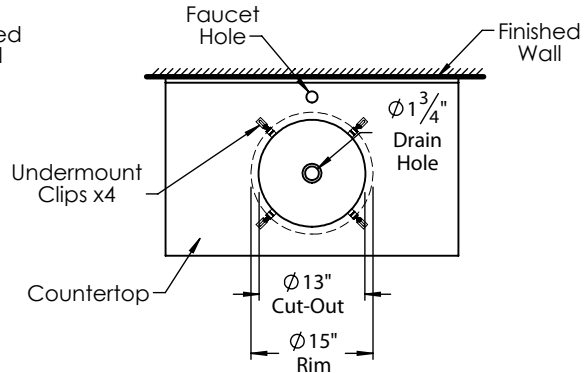

PRODUCT MEASUREMENTS

- Diameter: 15"
- Height: 5.5"
- Inside Bowl Depth: 5.56"

RECOMMENDED ACCESSORIES

- DECOLAV® 9290 Non-Closing Umbrella Drain without Overflow
- DECOLAV® 9298 Push Button Closing Umbrella Drain without Overflow
- DECOLAV® 9100/9102 Decorative Bottle Trap

DROP-IN
LAVATORY

18
GAUGE

UNDERMOUNT
LAVATORY

ROUGHING-IN DIMENSIONS

Please Note: All drawings contain the necessary measurements which are subject to standard industry tolerances. They are stated in inches and are non-binding. Exact measurements, in particular for customized installation scenarios, can only be taken from the finished product.

TOP VIEW
DROP-IN APPLICATION

TOP VIEW
UNDERMOUNT APPLICATION

FRONT VIEW

SIDE VIEW