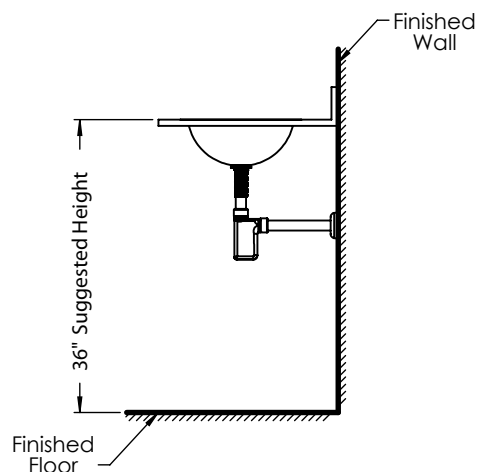

PRODUCT MEASUREMENTS

- Diameter: 15"
- Height: 5.5"
- Inside Bowl Depth: 5.56"

RECOMMENDED ACCESSORIES

- DECOLAV® 9290 Non-Closing Umbrella Drain without Overflow
- DECOLAV® 9298 Push Button Closing Umbrella Drain without Overflow
- DECOLAV® 9100/9102 Decorative Bottle Trap

DROP-IN
LAVATORY

18
GAUGE

UNDERMOUNT
LAVATORY

ROUGHING-IN DIMENSIONS

Please Note: All drawings contain the necessary measurements which are subject to standard industry tolerances. They are stated in inches and are non-binding. Exact measurements, in particular for customized installation scenarios, can only be taken from the finished product.

TOP VIEW
DROP-IN APPLICATION

TOP VIEW
UNDERMOUNT APPLICATION

FRONT VIEW

SIDE VIEW