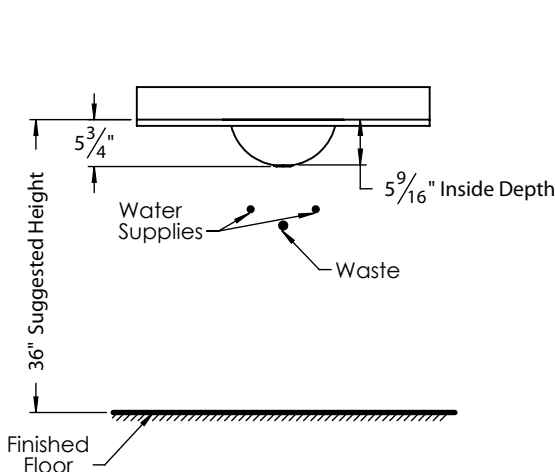

PRODUCT MEASUREMENTS

- Diameter: 15"
- Height: 5.5"
- Inside Bowl Depth: 5.56"

RECOMMENDED ACCESSORIES

- DECOLAV® 9290 Non-Closing Umbrella Drain without Overflow
- DECOLAV® 9298 Push Button Closing Umbrella Drain without Overflow
- DECOLAV® 9100/9102 Decorative Bottle Trap

DROP-IN
LAVATORY

18
GAUGE

UNDERMOUNT
LAVATORY

ROUGHING-IN DIMENSIONS

Please Note: All drawings contain the necessary measurements which are subject to standard industry tolerances. They are stated in inches and are non-binding. Exact measurements, in particular for customized installation scenarios, can only be taken from the finished product.

TOP VIEW
DROP-IN APPLICATION

TOP VIEW
UNDERMOUNT APPLICATION

FRONT VIEW

SIDE VIEW