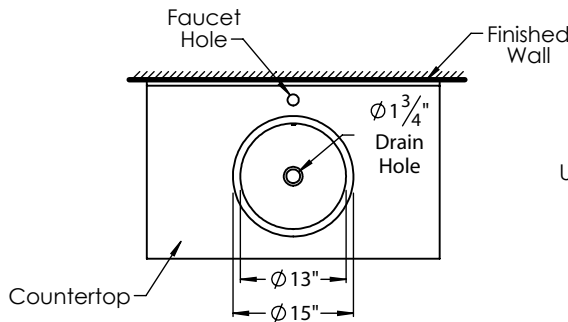

PRODUCT MEASUREMENTS

- Diameter: 15"
- Height: 5.5"
- Inside Bowl Depth: 5.56"

RECOMMENDED ACCESSORIES

- DECOLAV® 9290 Non-Closing Umbrella Drain without Overflow
- DECOLAV® 9298 Push Button Closing Umbrella Drain without Overflow
- DECOLAV® 9100/9102 Decorative Bottle Trap

DROP-IN
LAVATORY

18
GAUGE

UNDERMOUNT
LAVATORY

ROUGHING-IN DIMENSIONS

Please Note: All drawings contain the necessary measurements which are subject to standard industry tolerances. They are stated in inches and are non-binding. Exact measurements, in particular for customized installation scenarios, can only be taken from the finished product.

TOP VIEW
DROP-IN APPLICATION

TOP VIEW
UNDERMOUNT APPLICATION

FRONT VIEW

SIDE VIEW