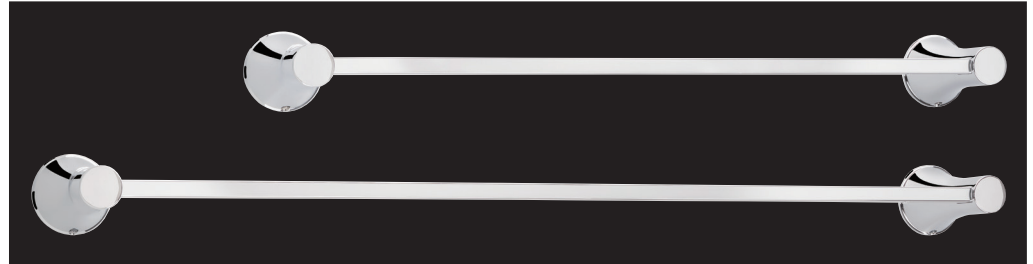

**PF8880 PF8890**  
**Bath Accessories**  
**Orrs Series**

**Product Features**

- Zinc alloy die-cast posts
- Metal bars and rings
- Mounting hardware included

**18" TOWEL BAR**

- PF8880CP Chrome  
 PF8880BN Brushed nickel

**24" TOWEL BAR**

- PF8890CP Chrome  
 PF8890BN Brushed nickel  
 PF8890MB Matte black

**Product Specifications**

**Warranty and Codes**

This product comes complete with installation, operating, care and maintenance instructions.  
 This PROFLO faucet carries a limited lifetime warranty when installed in residential applications.  
 The warranty is five years in commercial applications.

**PF8831 PF8841 PF8851**  
**Bath Accessories**  
**Orrs Series**

**Product Features**

- Zinc alloy die-cast posts
- Metal bars and rings
- Mounting hardware included

**ROBE HOOK**

- PF8841CP Chrome  
 PF8841BN Brushed nickel  
 PF8841MB Matte black

**TOILET PAPER HOLDER**

- PF8831CP Chrome  
 PF8831BN Brushed nickel  
 PF8831MB Matte black

**TOWEL RING**

- PF8851CP Chrome  
 PF8851BN Brushed nickel  
 PF8851MB Matte black

**Product Specifications**

**Warranty and Codes**