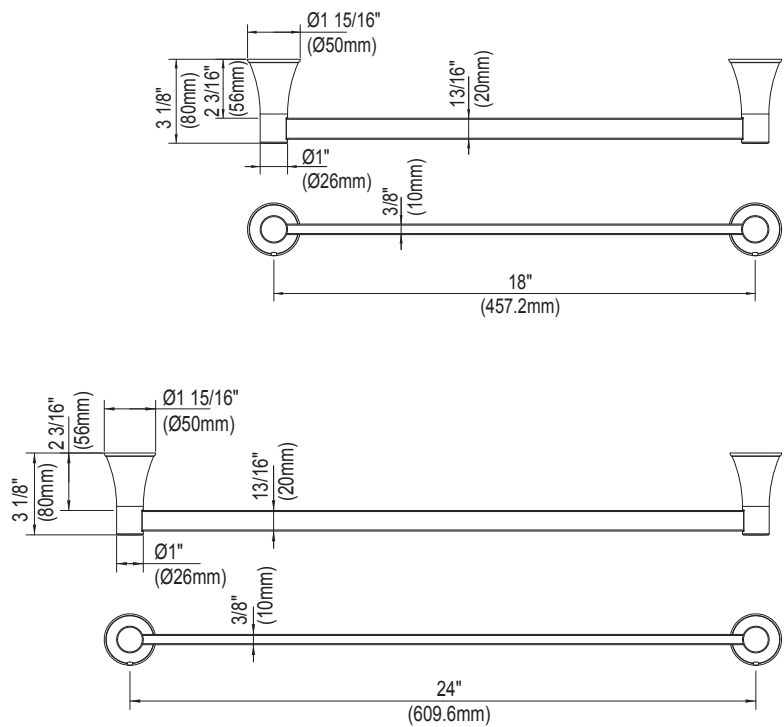

**PF8880 PF8890**  
**Bath Accessories**  
**Orrs Series**

**Product Features**

- Zinc alloy die-cast posts
- Metal bars and rings
- Mounting hardware included

**18" TOWEL BAR**

- PF8880CP Chrome  
 PF8880BN Brushed nickel

**24" TOWEL BAR**

- PF8890CP Chrome  
 PF8890BN Brushed nickel  
 PF8890MB Matte black

**Product Specifications**

**Warranty and Codes**

This product comes complete with installation, operating, care and maintenance instructions.  
 This PROFLO faucet carries a limited lifetime warranty when installed in residential applications.  
 The warranty is five years in commercial applications.

**PF8831 PF8841 PF8851**  
**Bath Accessories**  
**Orrs Series**

**Product Features**

- Zinc alloy die-cast posts
- Metal bars and rings
- Mounting hardware included

**ROBE HOOK**

- PF8841CP Chrome  
 PF8841BN Brushed nickel  
 PF8841MB Matte black