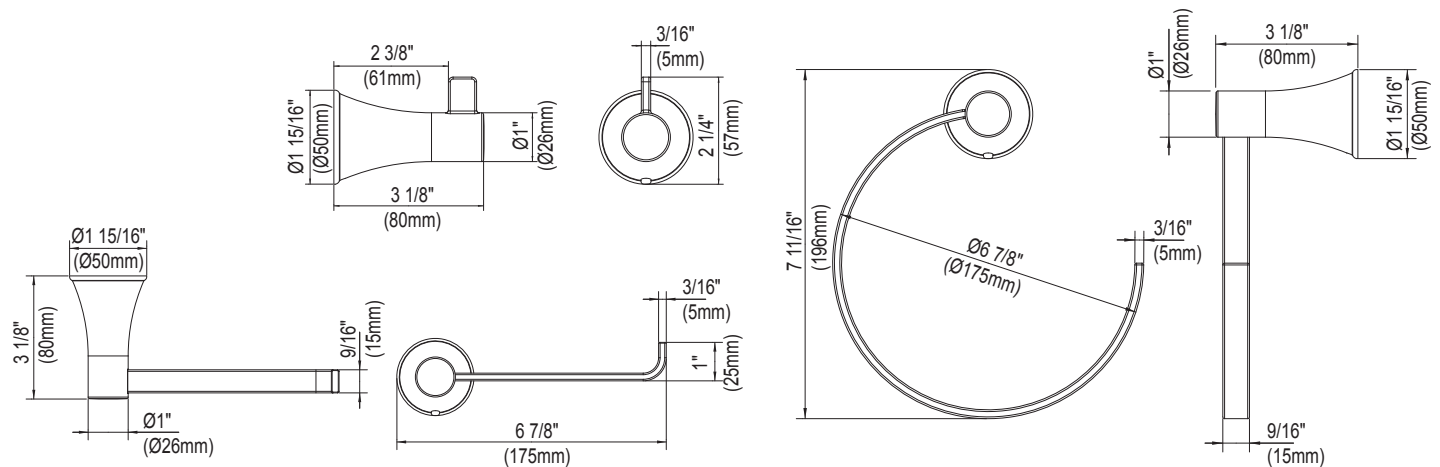

Product Specifications

Warranty and Codes

This product comes complete with installation, operating, care and maintenance instructions.
This PROFLO faucet carries a limited lifetime warranty when installed in residential applications.
The warranty is five years in commercial applications.