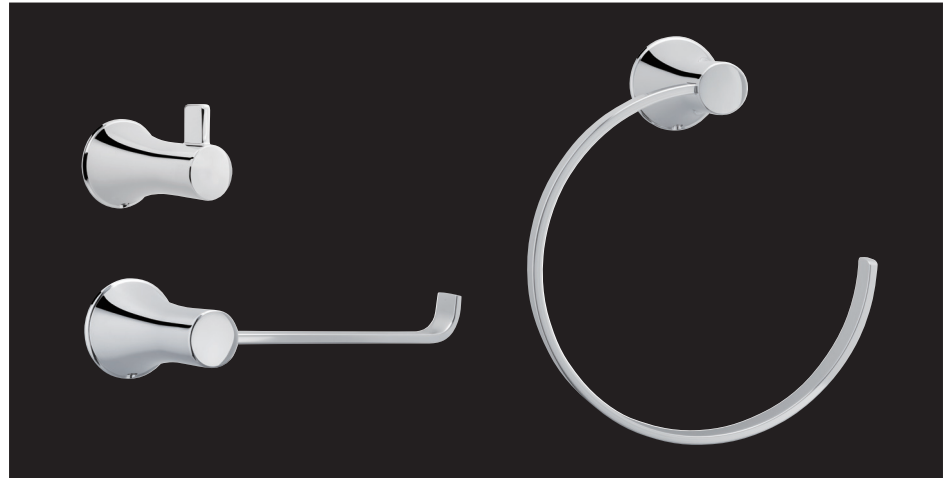

TOWEL RING

1. PF8851CP Chrome
   PF8851BN Brushed nickel
   PF8851MB Matte black