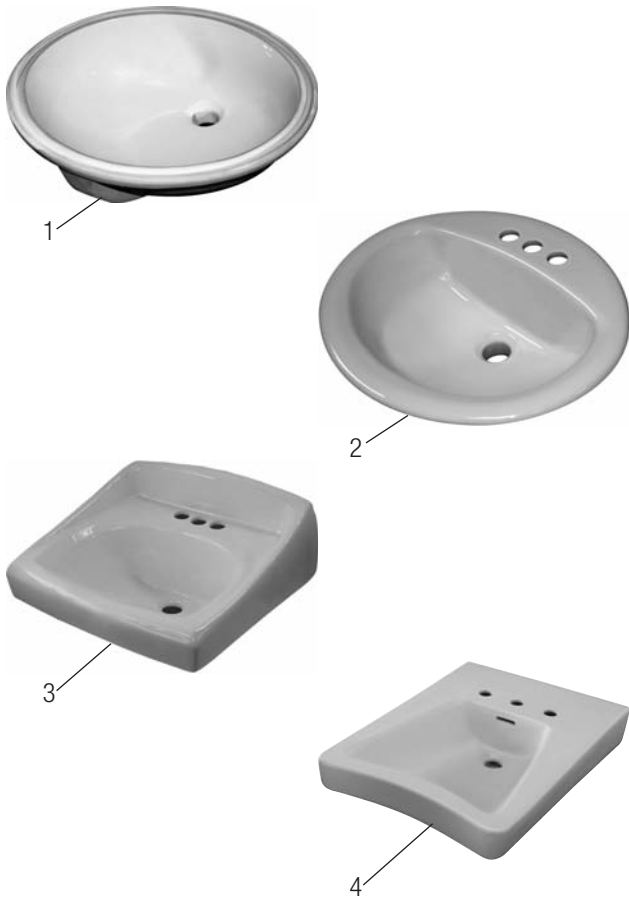

### STANDARD UNDERMOUNT LAVATORY

**Item**

No.	Code No.	Part No.	Description
1.	<b>3873001</b>	SS-3001	Standard Undermount Lavatory 19-1/2" x 17-1/2" outside, 17" x 14" Inside dimension

### STANDARD DROP IN LAVATORY

2.	<b>3873002</b>	SS-3002	Standard Drop In Lavatory 20" x 16-3/4", 4" centerset
----	----------------	---------	---

### STANDARD WALL HUNG LAVATORY

3.	<b>3873003</b>	SS-3003	Standard Wall Hung Lavatory 21" x 19-1/4" with 4" Backsplash, 4" centerset
	<b>3873103</b>	SS-3103	Standard Wall Hung Lavatory 21" x 19-1/4" with 4" Backsplash, 1 Hole
	<b>3873803</b>	SS-3803	Standard Wall Hung Lavatory 21" x 19-1/4" with 4" Backsplash, 8" centerset

### ADA WHEELCHAIR WALL HUNG LAVATORY

4.	<b>3873804</b>	SS-3804	ADA Wheelchair Wall Hung Lavatory 20" X 27", 8" centerset
----	----------------	---------	---