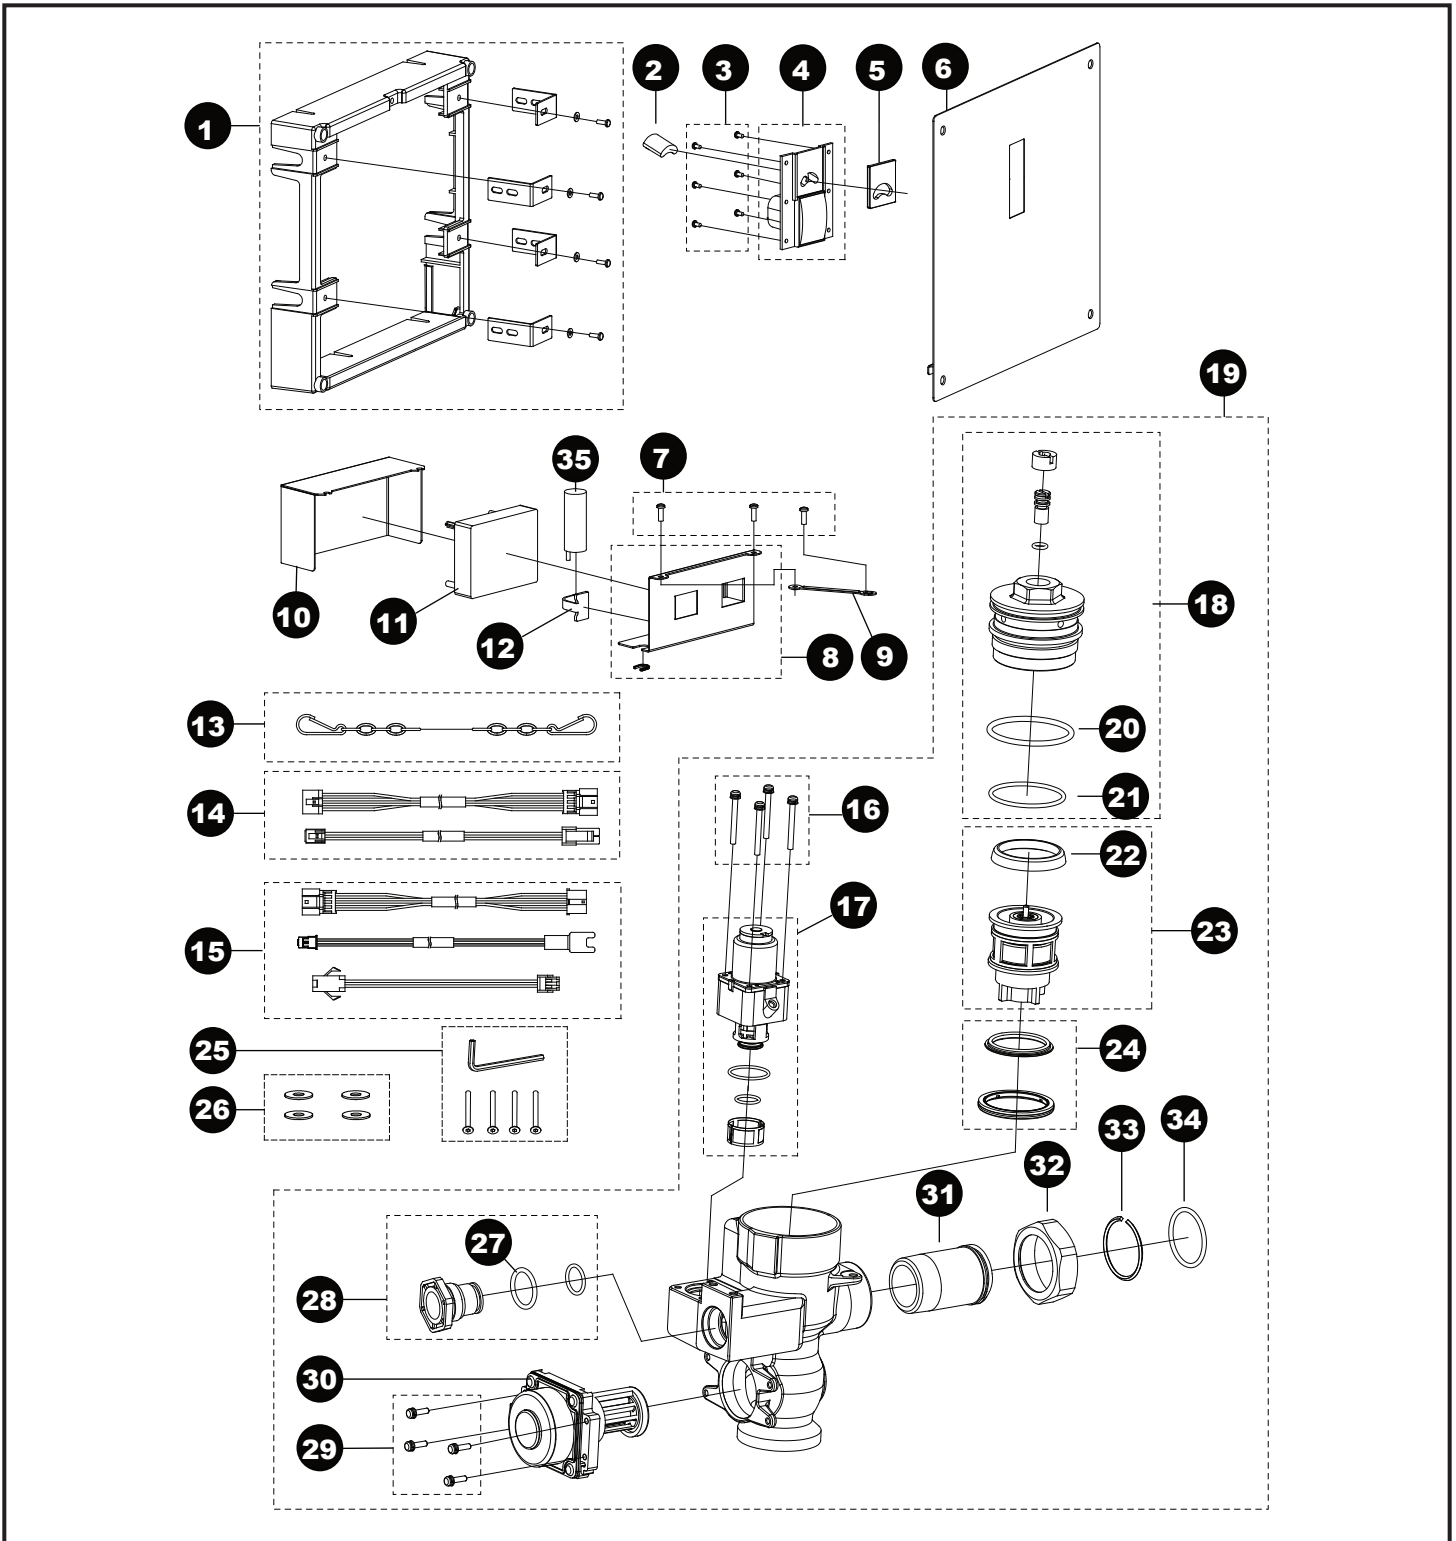

TET2LA#SS
 TET2LA31#SS
 TET2LA32#SS
 TET2LA33#SS

**EcoPower® Flush Valve,
 Toilet, Concealed Large, 1.28 Gpf**

**EcoPower® Flush Valve,
Toilet, Concealed Large, 1.28 Gpf**TET2LA#SS
TET2LA31#SS
TET2LA32#SS
TET2LA33#SS

Item	Part	Description
1	TH559EDV341	Frame assembly, large cover
2	THP3187	Sensor
3	THP3215	Screw, sensor bracket, concealed (6/bag)
4	THP3214	Bracket, sensor, w/ push button
5	THP3213	Glass, sensor window, concealed
6	THP3211	Cover plate, large
7	THP3204	Screws, valve body, cover (5/bag)
8	THP3217	Housing, controller, concealed
9	THP3218	Mount stay, controller box
10	THP3216	Cover, box, controller, concealed
11	THP3196	Controller unit, C
12	TH559EDV517	Clamp set (10/bag)
13	TH559EDV345	Chain, cover plate
14	THP3221	Harness, concealed (2 type/bag)
15	THP3209	Extension harness (3 type/bag)
16	THP3192	Screw, solenoid valve (4/bag)
17	THP3190	Solenoid valve assembly
18	THP3188	Piston cap sub assembly
19	THP3226	Valve assy, concealed, toilet
20	THP3189	O-ring, piston cap, top, large (10/bag)
21	TH305SV112	O-ring, valve cap botm (10/bag)
22	TH305SV103	U-packing, piston (10/bag)
23	TH323V104R	Piston assembly
24	TH321	Seat packing set
25	THP3233	Screw w/wrench set
26	THP3219	Washer, plastic (4/bag)
27	THP3013	O-ring, cap (10/bag)
28	THP3220	Plug
29	TH559EDV505	Screw, EcoPower generator (4/bag)
30	TH559EDV503	EcoPower generator, toilet
31	TH305SV114	Tailpiece
32	TH305SV113	Nut, tailpiece/angle stop
33	TH305SV105	Locking ring set, tailpiece (10/bag)
34	TH305SV106	O-ring, tailpiece (10/bag)\
35	THP3053	Back-up battery

Vacuum Breaker Sets

- VB13RB-31 Back Spud, 1-1/2" Outlet, Concealed
- VB9RB-32 Top Spud, 1-1/2" Outlet, Concealed
- VB13RB-33 Back Spud, 1-1/2" Outlet, Floor Mount

Note: for additional information, refer to the individual vacuum breaker parts sheets.