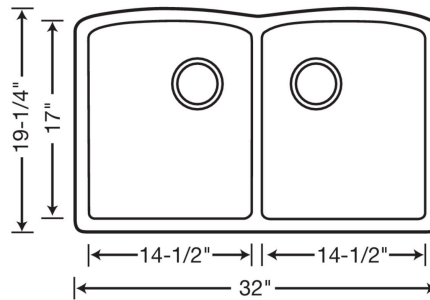

Sink Specifications

Color	SKU
Café Brown	440182
Metallic Gray	440183
Anthracite	440184
White	440185
Biscuit	440186
Truffle	441286
Cinder	441470
Concrete Gray	442747

DIAMOND Equal Double SILGRANIT

Design and Planning Tips

- Min cabinet size: 36 in
- Bowl depth: 9 1/2 in (240.0 mm)

What is included:

Installation instructions, Sink template, Limited lifetime warranty, Drains NOT included., Undermount clips are not included and may be sold separately.

Bowl Depths: 9-1/2" & 9-1/2"

Required outside cabinet: 36"

Cutout Size: Template provided with approximate 1/8" reveal

Codes/Standards: CSA B45.8-18/ IAPMO Z403-2018

Warranty

BLANCO offers a limited lifetime warranty on all sinks and faucets, as well as a one-year warranty on all custom accessories.

Code/Standards Compliance

BLANCO sinks and faucets are third-party tested and certified to standards and listed by applicable certification bodies. For more information on individual product listings, contact our office or listing organization.

View our how-to videos to learn more about installing and caring for BLANCO products:

<https://www.blanco.com/us-en/service/how-to-videos/how-to-videos-for-sinks/>

Questions? Contact us today

BLANCO America, Inc.
110 Mount Holly By-Pass
Lumberton, NJ 08048

Phone & Fax
Phone: 888-668-6201
Fax: 609-668-6211

While BLANCO endeavors to provide accurate information, all dimensions are nominal, cannot be guaranteed, and are subject to change or cancellation. BLANCO assumes no responsibility for use of superseded or voided specifications.