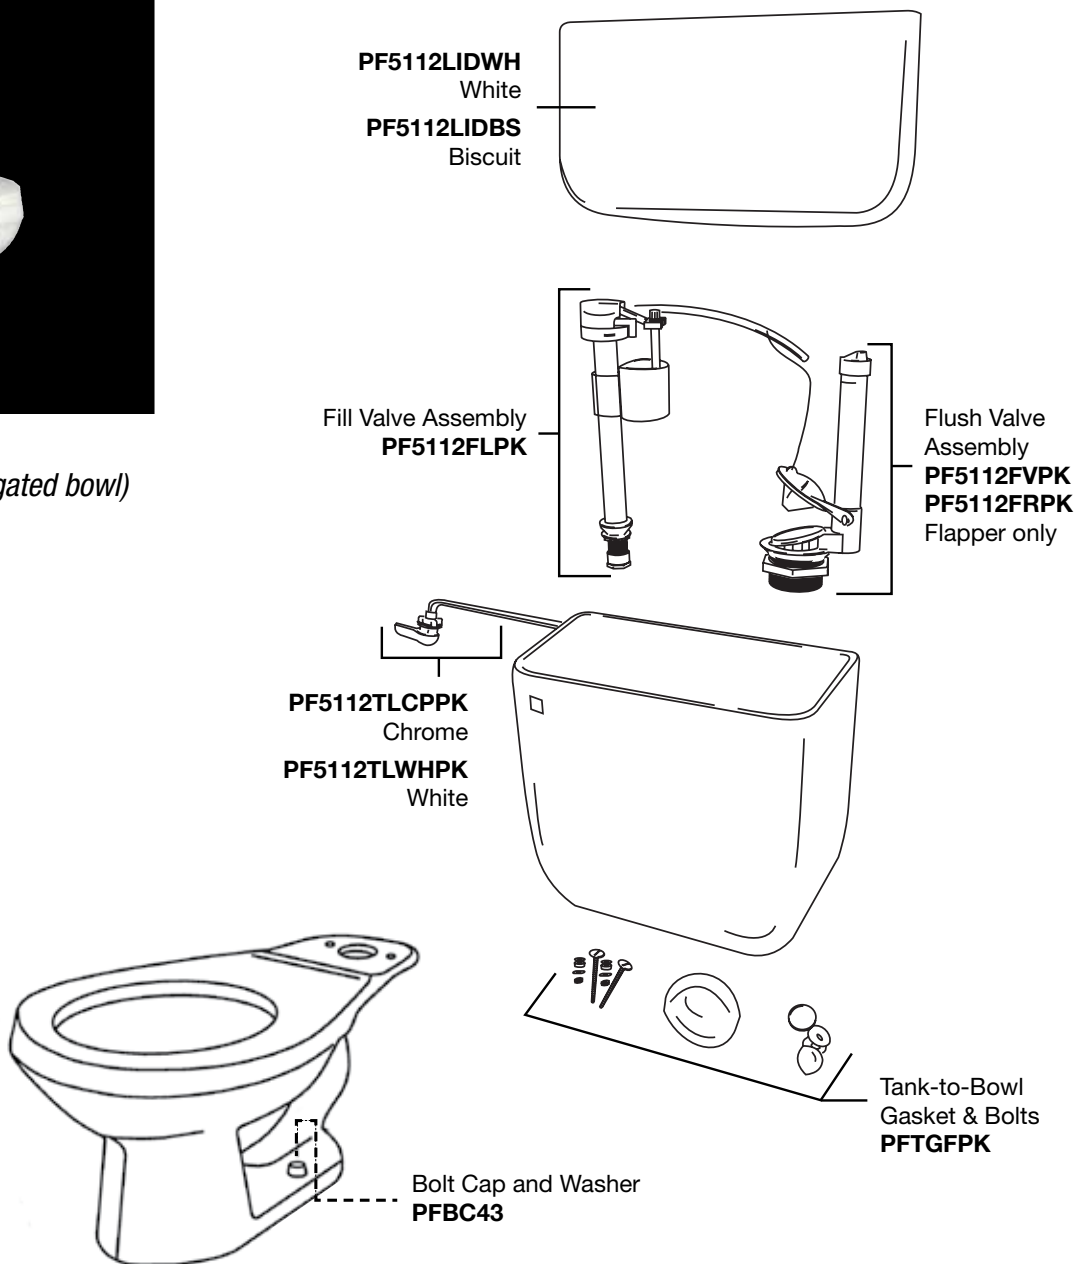

**Parts Breakdown**

**1.28gpf Closet Tank**

**PF5112HE Series**

**PF5112HEWH**

*(Shown with PF1401HEWH elongated bowl)*

**Warranty and Codes**

Distributed Exclusively by Ferguson and Wolseley Canada