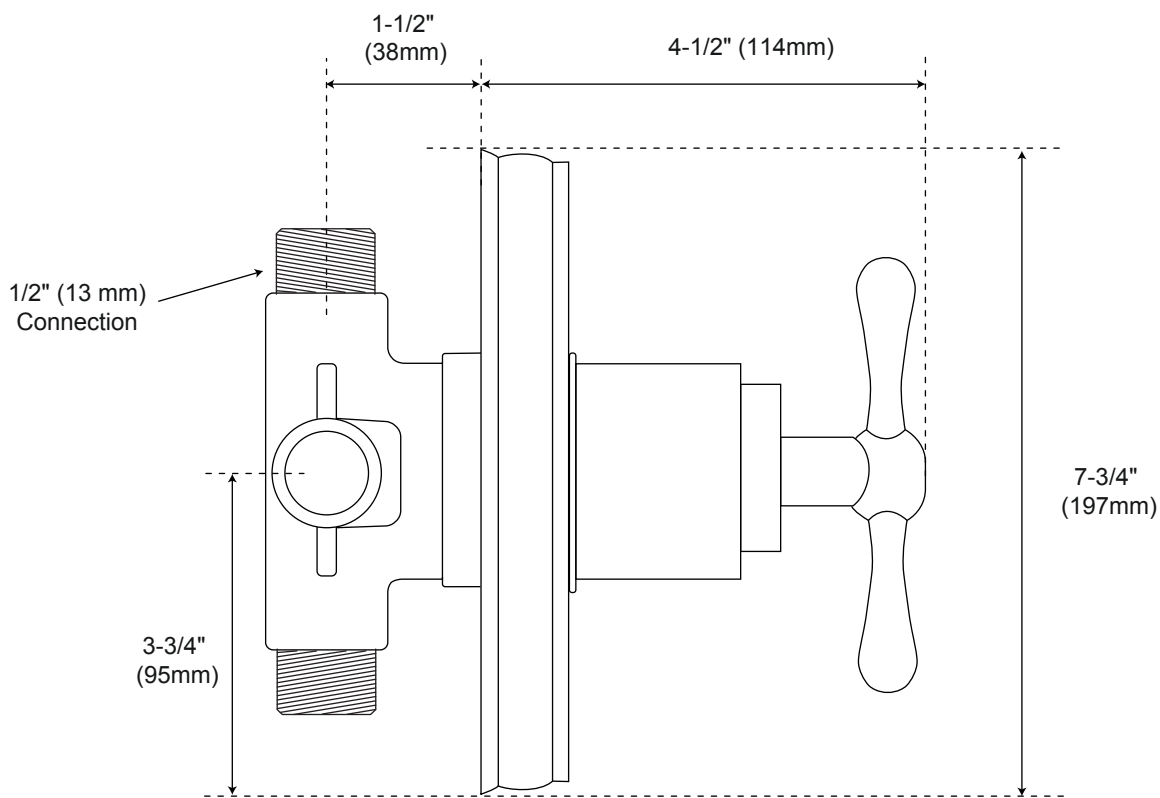

GLENLEY PRESSURE BALANCE

TUB & SHOWER SET WITH CROSS HANDLE

SPECIFICATIONS

CONTENTS

| | |
|------------------------------|----------|
| Shower Valve..... | 2 |
| Wall Shower Head..... | 3 |
| Tub Spout..... | 4 |

Shower Valve

Side

All product dimensions are nominal.

Wall Shower Head

Side

All product dimensions are nominal.

Tub Spout

Front

Side

All product dimensions are nominal.

All product dimensions are nominal.