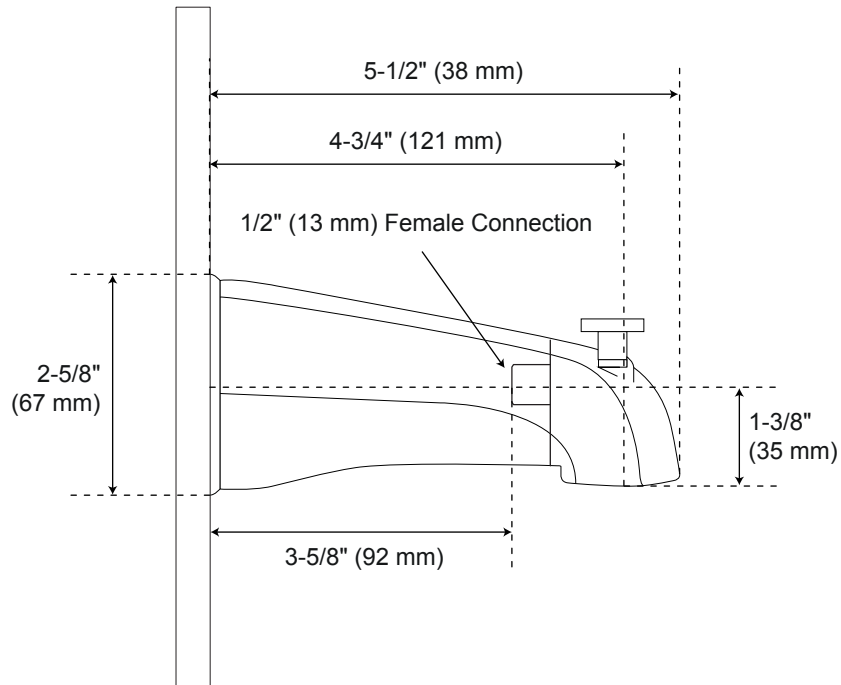

GLENLEY PRESSURE BALANCE

TUB & SHOWER SET WITH CROSS HANDLE

SPECIFICATIONS

CONTENTS

| | |
|------------------------------|----------|
| Shower Valve..... | 2 |
| Wall Shower Head..... | 3 |
| Tub Spout..... | 4 |

Shower Valve

Side

All product dimensions are nominal.

Wall Shower Head

Side

All product dimensions are nominal.

Tub Spout

Front

Side

All product dimensions are nominal.

All product dimensions are nominal.