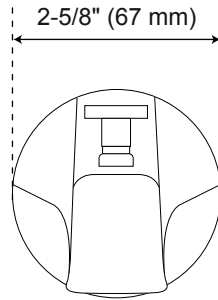

GLENLEY PRESSURE BALANCE

TUB & SHOWER SET WITH CROSS HANDLE

SPECIFICATIONS

CONTENTS

| | |
|------------------------------|----------|
| Shower Valve..... | 2 |
| Wall Shower Head..... | 3 |
| Tub Spout..... | 4 |

Shower Valve

Side

All product dimensions are nominal.

Wall Shower Head

Side

All product dimensions are nominal.

Tub Spout

Front

Side

All product dimensions are nominal.

All product dimensions are nominal.