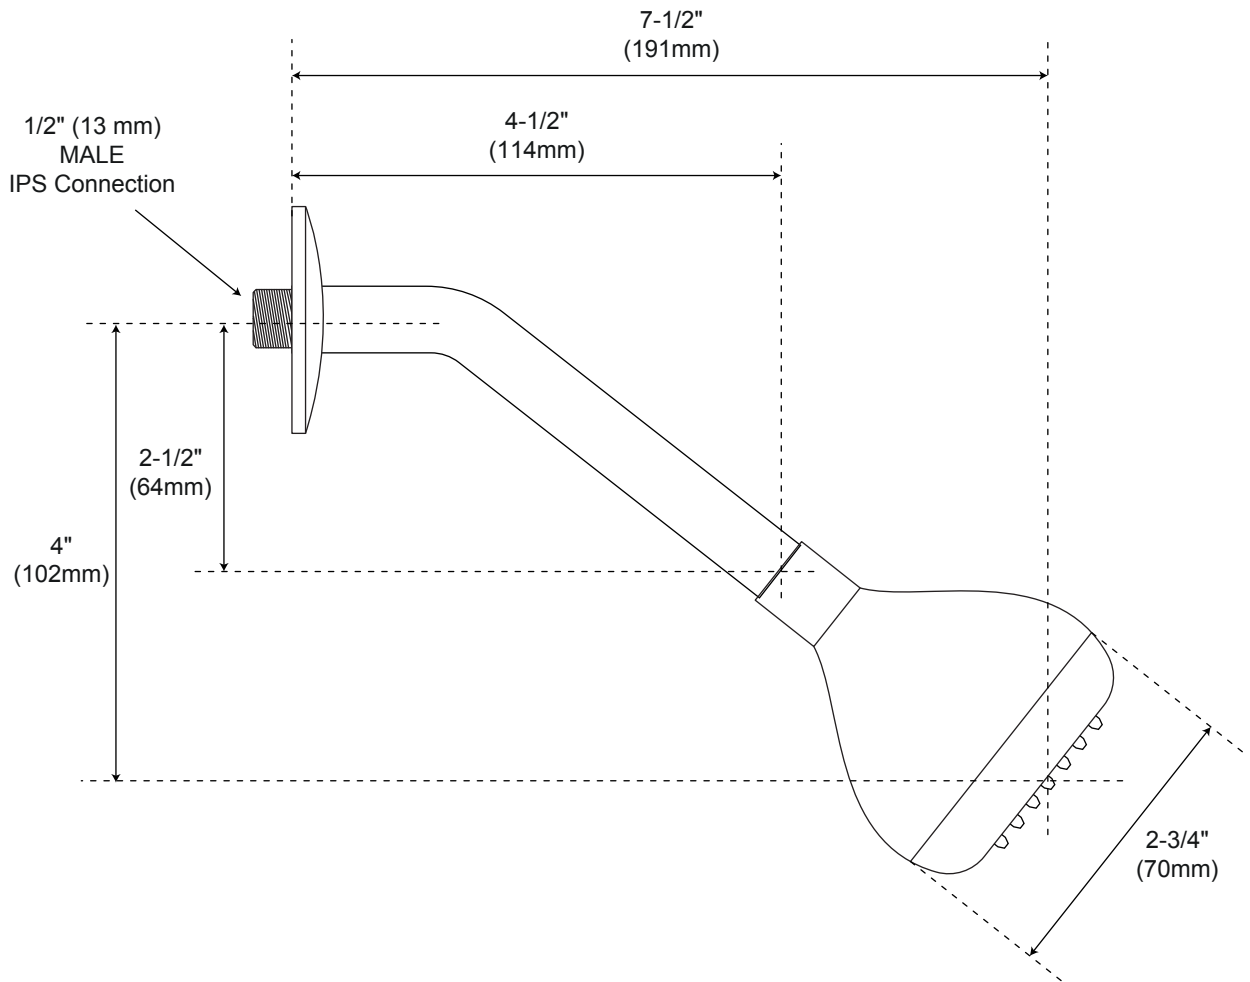

GLENLEY PRESSURE BALANCE

TUB & SHOWER SET WITH CROSS HANDLE

SPECIFICATIONS

CONTENTS

| | |
|------------------------------|----------|
| Shower Valve..... | 2 |
| Wall Shower Head..... | 3 |
| Tub Spout..... | 4 |

Shower Valve

Side

All product dimensions are nominal.

Wall Shower Head

Side

All product dimensions are nominal.

Tub Spout

Front

Side

All product dimensions are nominal.

All product dimensions are nominal.