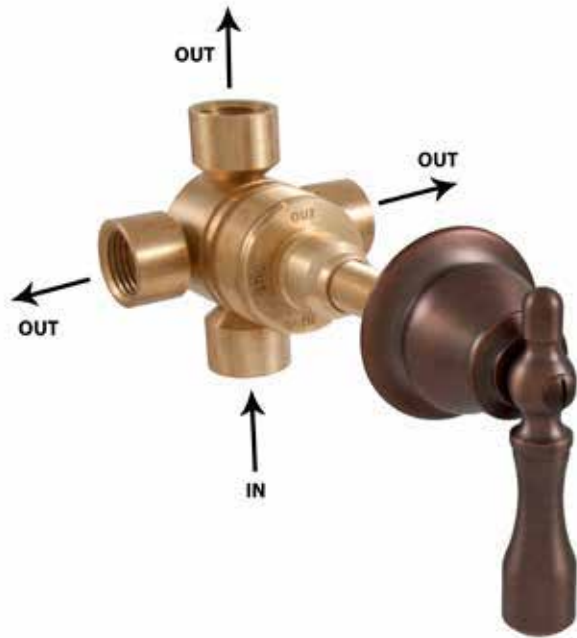

GLENLEY PRESSURE BALANCE

TUB & SHOWER SET WITH CROSS HANDLE

SPECIFICATIONS

CONTENTS

| | |
|------------------------------|----------|
| Shower Valve..... | 2 |
| Wall Shower Head..... | 3 |
| Tub Spout..... | 4 |

Shower Valve

Side

All product dimensions are nominal.

Wall Shower Head

Side

All product dimensions are nominal.

Tub Spout

Front

Side

All product dimensions are nominal.

All product dimensions are nominal.