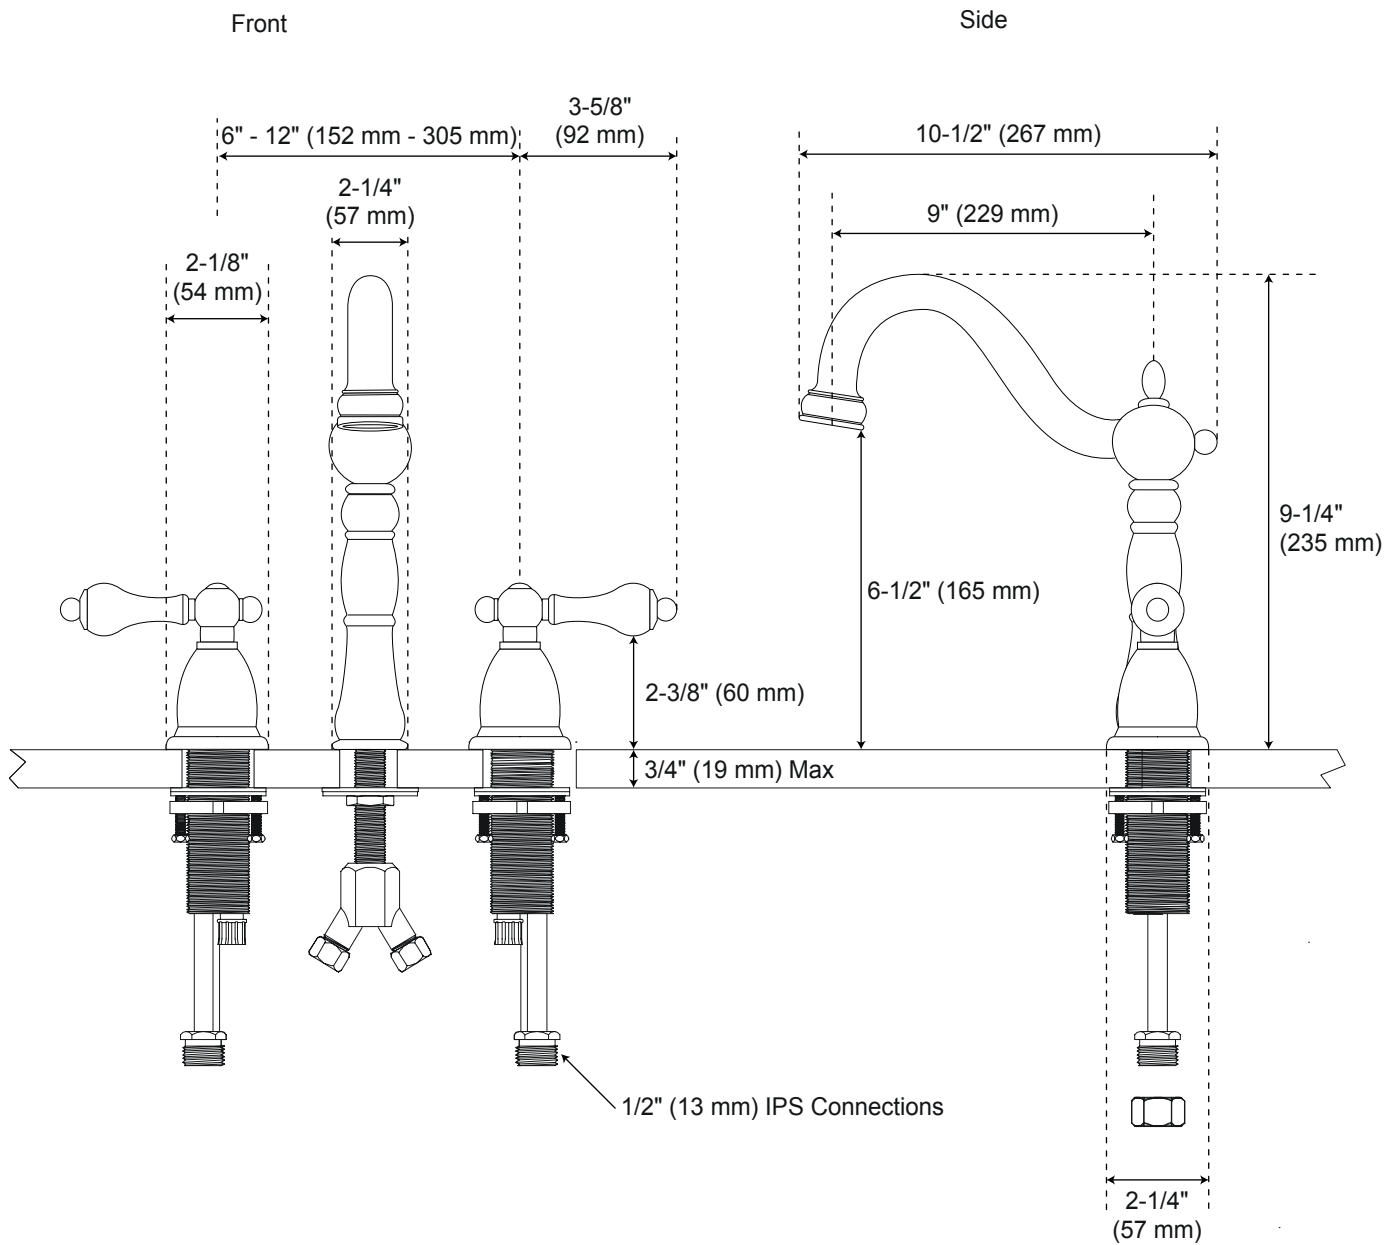

Victorian

Widespread Bathroom Faucet - Porcelain Lever Handles

All product dimensions are nominal.