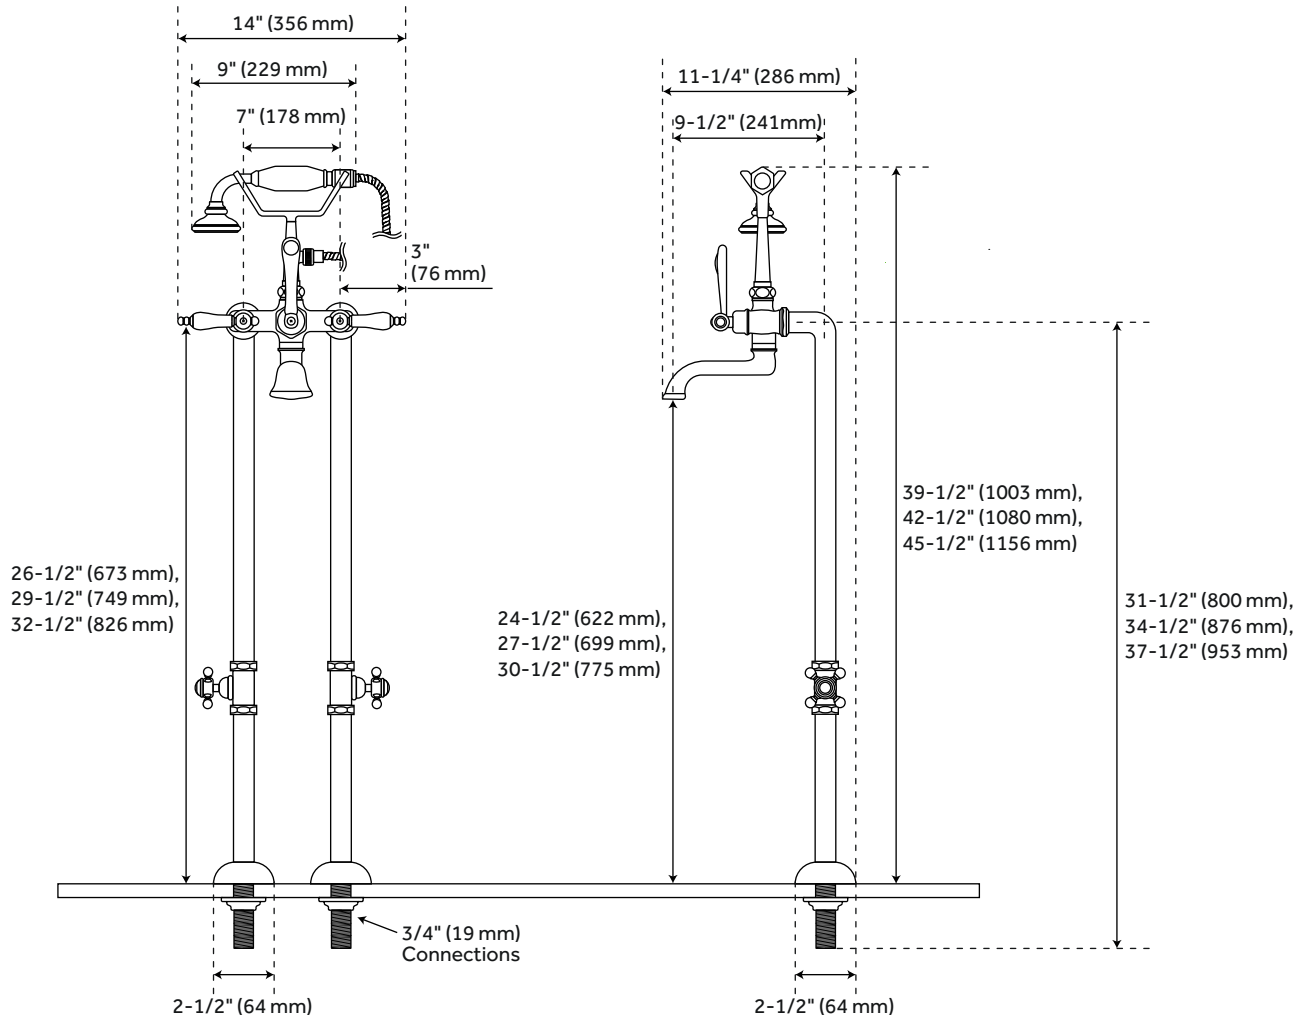

FREESTANDING

TELEPHONE TUB FAUCET, SUPPLIES & VALVES - LEVER HANDLES

SKU: 926854

Underfloor access is required for proper installation.
Installation on a concrete slab will require cutting and concrete removal.

FEATURES

- Installation Type: Freestanding
- Faucet Centers: 7"
- Handle Type: Lever
- Features: Hand Shower Included
- Length: 14"
- Width: 11-1/4"
- Depth: 10-3/4"
- Spout Reach: 9-1/2"
- Spout Width: 2"
- Hot and Cold Indicators: Yes
- Base Plate Length: 2-1/2"
- Base Plate Width: 2-1/2"
- Ceramic Disc Cartridges: Yes
- Water Connection Included: Yes
- Water Supplies Included: Yes
- Diverter Included: Yes
- Shut-off Valves Included: Yes
- Hand Shower Hose Length: 60"