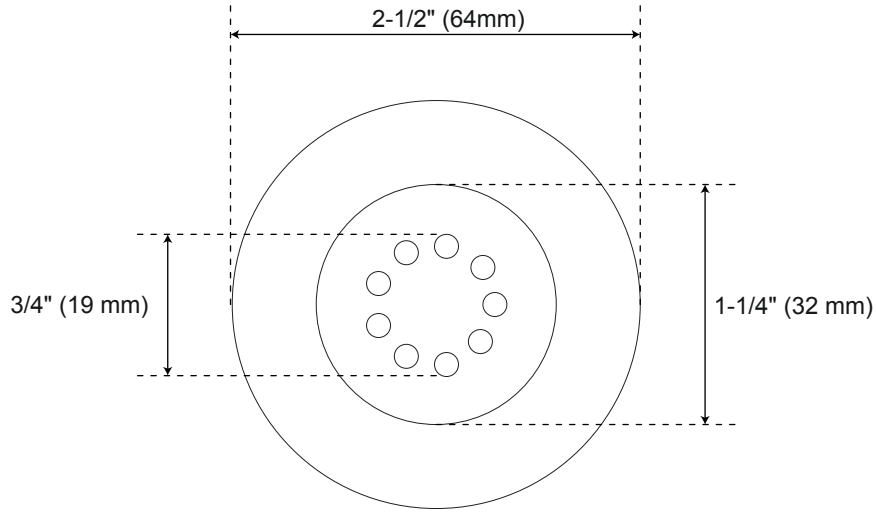

HINSON SHOWER SYSTEM

WITH 3 BODY SPRAYS & HAND SHOWER

SPECIFICATIONS

CONTENTS

Diverter	2
Wall Shower Head	3
Handshower	4
Body Sprays	5

Diverter

Front

Side

All product dimensions are nominal.

Wall Shower Head

All product dimensions are nominal.

Handshower

Front

Side

All product dimensions are nominal.

Body Sprays

Front

Side

All product dimensions are nominal.

Diverter

(back)

All product dimensions are nominal.