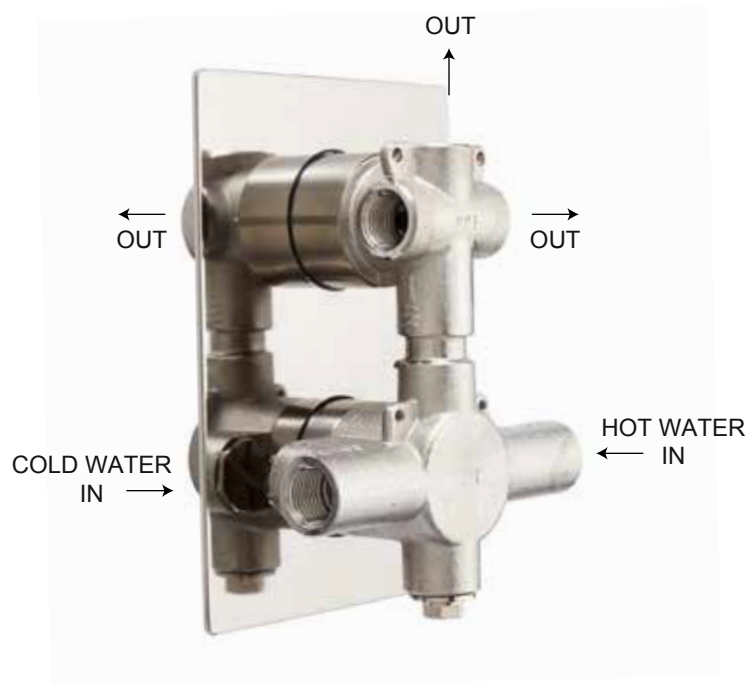

HINSON SHOWER SYSTEM

WITH 3 BODY SPRAYS & HAND SHOWER

SPECIFICATIONS

CONTENTS

Diverter	2
Wall Shower Head	3
Handshower	4
Body Sprays	5

Diverter

Front

Side

All product dimensions are nominal.

Wall Shower Head

All product dimensions are nominal.

Handshower

Front

Side

All product dimensions are nominal.

Body Sprays

Front

Side

All product dimensions are nominal.

Diverter

(back)

All product dimensions are nominal.