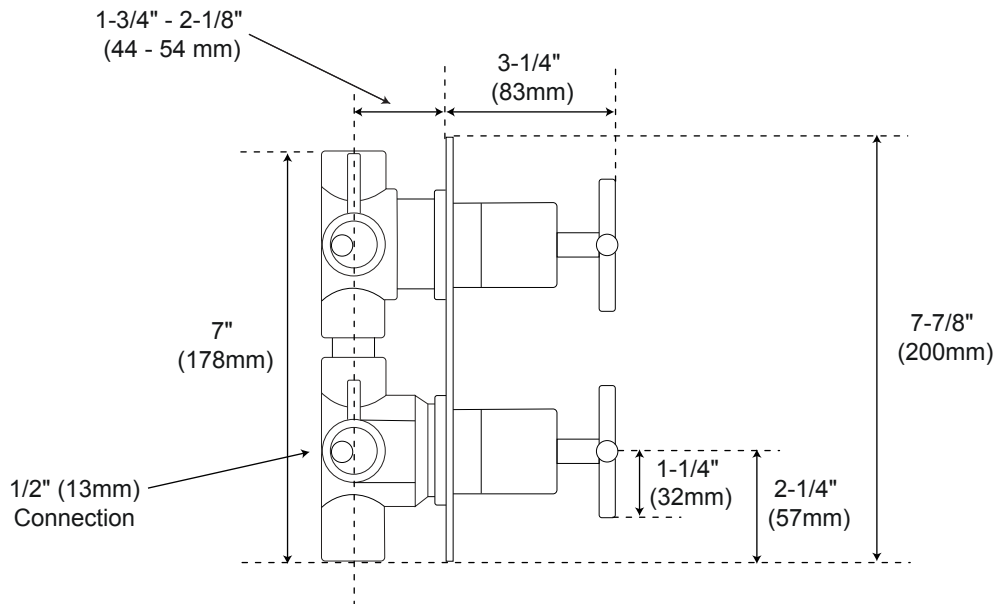

HINSON SHOWER SYSTEM

WITH 3 BODY SPRAYS & HAND SHOWER

SPECIFICATIONS

CONTENTS

Diverter	2
Wall Shower Head	3
Handshower	4
Body Sprays	5

Diverter

Front

Side

All product dimensions are nominal.

Wall Shower Head

All product dimensions are nominal.

Handshower

Front

Side

All product dimensions are nominal.

Body Sprays

Front

Side

All product dimensions are nominal.

Diverter

(back)

All product dimensions are nominal.