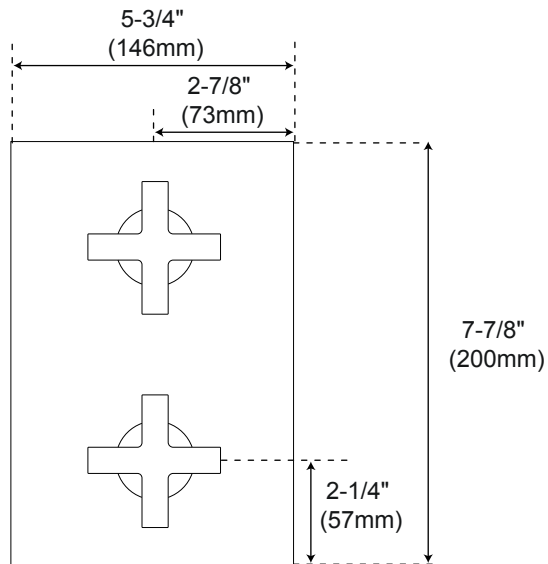

HINSON SHOWER SYSTEM

WITH 3 BODY SPRAYS & HAND SHOWER

SPECIFICATIONS

CONTENTS

Diverter	2
Wall Shower Head	3
Handshower	4
Body Sprays	5

Diverter

Front

Side

All product dimensions are nominal.

Wall Shower Head

All product dimensions are nominal.

Handshower

Front

Side

All product dimensions are nominal.

Body Sprays

Front

Side

All product dimensions are nominal.

Diverter

(back)

All product dimensions are nominal.