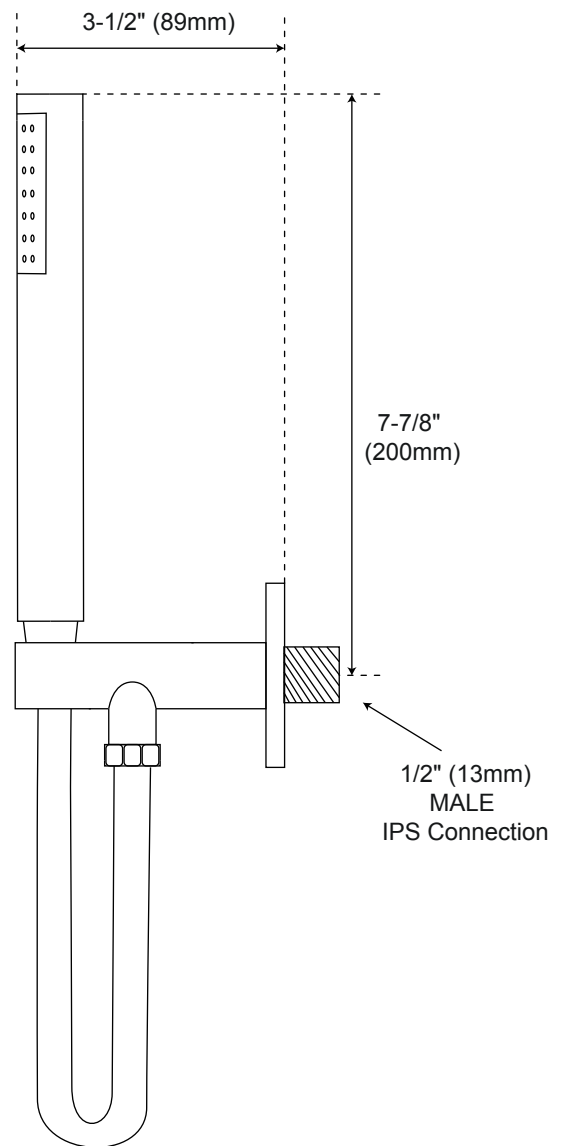

HINSON SHOWER SYSTEM

WITH 3 BODY SPRAYS & HAND SHOWER

SPECIFICATIONS

CONTENTS

Diverter	2
Wall Shower Head	3
Handshower	4
Body Sprays	5

Diverter

Front

Side

All product dimensions are nominal.

Wall Shower Head

All product dimensions are nominal.

Handshower

Front

Side

All product dimensions are nominal.

Body Sprays

Front

Side

All product dimensions are nominal.

Diverter

(back)

All product dimensions are nominal.