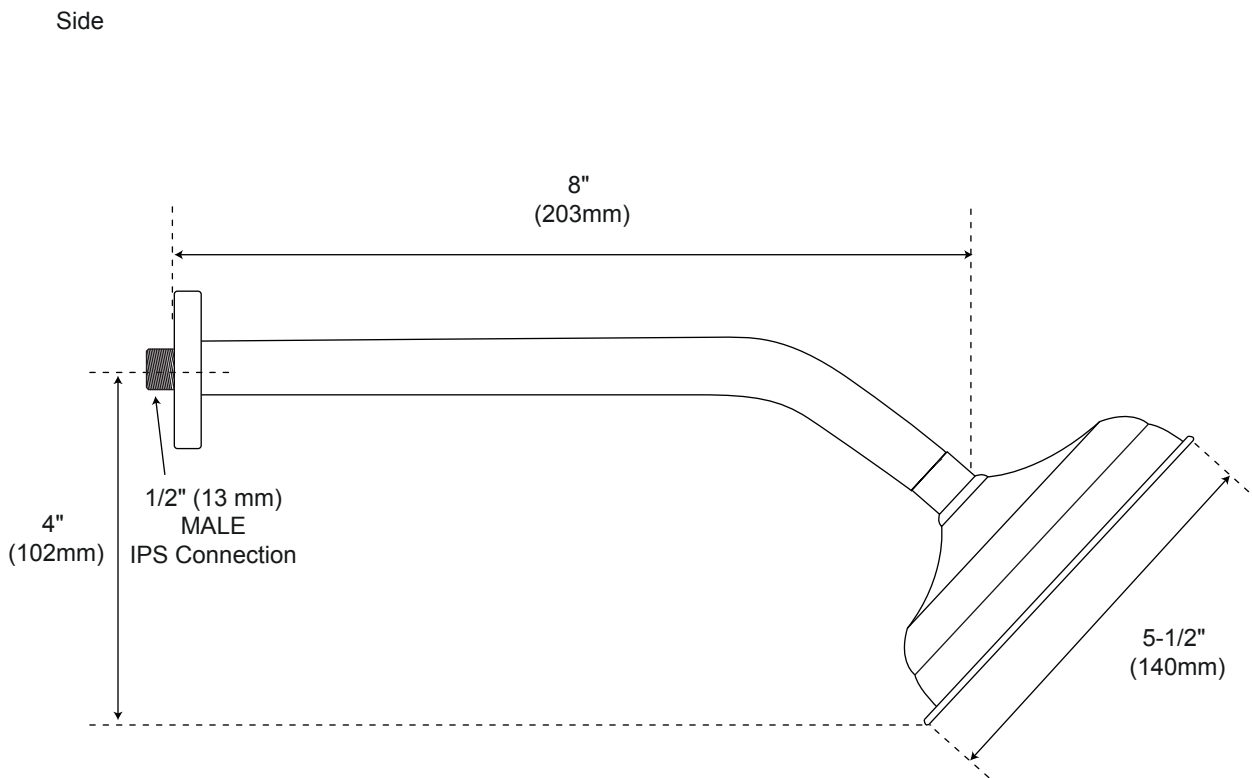

HINSON SHOWER SYSTEM

WITH 3 BODY SPRAYS & HAND SHOWER

SPECIFICATIONS

CONTENTS

Diverter	2
Wall Shower Head	3
Handshower	4
Body Sprays	5

Diverter

Front

Side

All product dimensions are nominal.

Wall Shower Head

All product dimensions are nominal.

Handshower

Front

Side

All product dimensions are nominal.

Body Sprays

Front

Side

All product dimensions are nominal.

Diverter

(back)

All product dimensions are nominal.