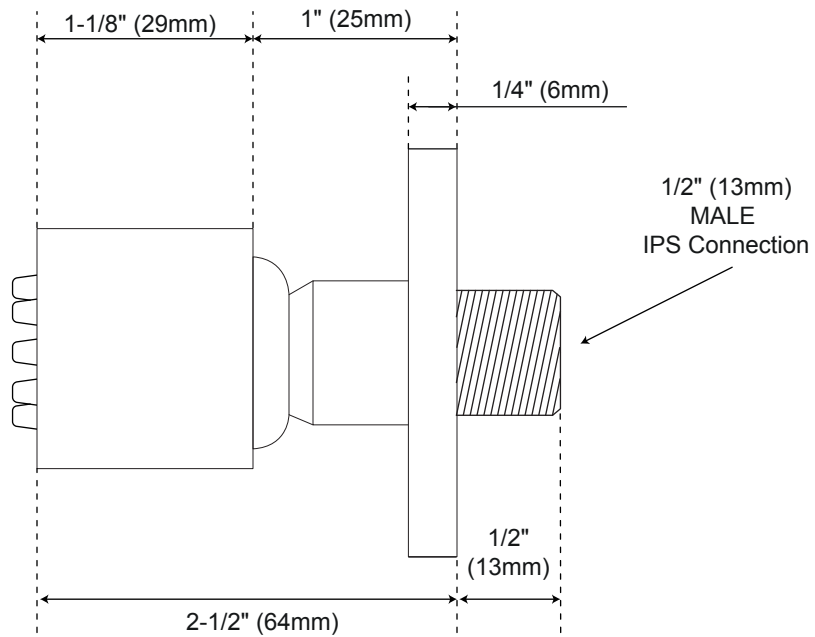

HINSON SHOWER SYSTEM

WITH 3 BODY SPRAYS & HAND SHOWER

SPECIFICATIONS

CONTENTS

Diverter	2
Wall Shower Head	3
Handshower	4
Body Sprays	5

Diverter

Front

Side

All product dimensions are nominal.

Wall Shower Head

All product dimensions are nominal.

Handshower

Front

Side

All product dimensions are nominal.

Body Sprays

Front

Side

All product dimensions are nominal.

Diverter

(back)

All product dimensions are nominal.