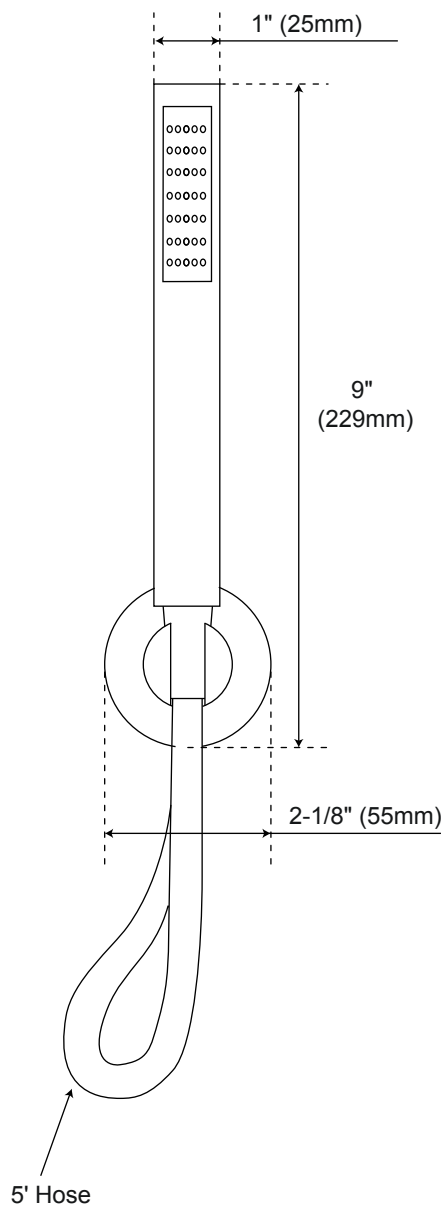

HINSON SHOWER SYSTEM

WITH 3 BODY SPRAYS & HAND SHOWER

SPECIFICATIONS

CONTENTS

Diverter	2
Wall Shower Head	3
Handshower	4
Body Sprays	5

Diverter

Front

Side

All product dimensions are nominal.

Wall Shower Head

All product dimensions are nominal.

Handshower

Front

Side

All product dimensions are nominal.

Body Sprays

Front

Side

All product dimensions are nominal.

Diverter

(back)

All product dimensions are nominal.