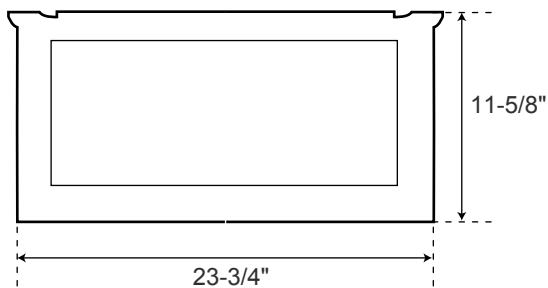

SPECIFICATIONS

Elongated High Tank Pull Chain Water Closet

Height of Bowl without Seat	16"
Height of Bowl to Seat	17"
Rough In	12" - 14"

All measurements are approximate.

Top of Tank

Side

Top of Toilet