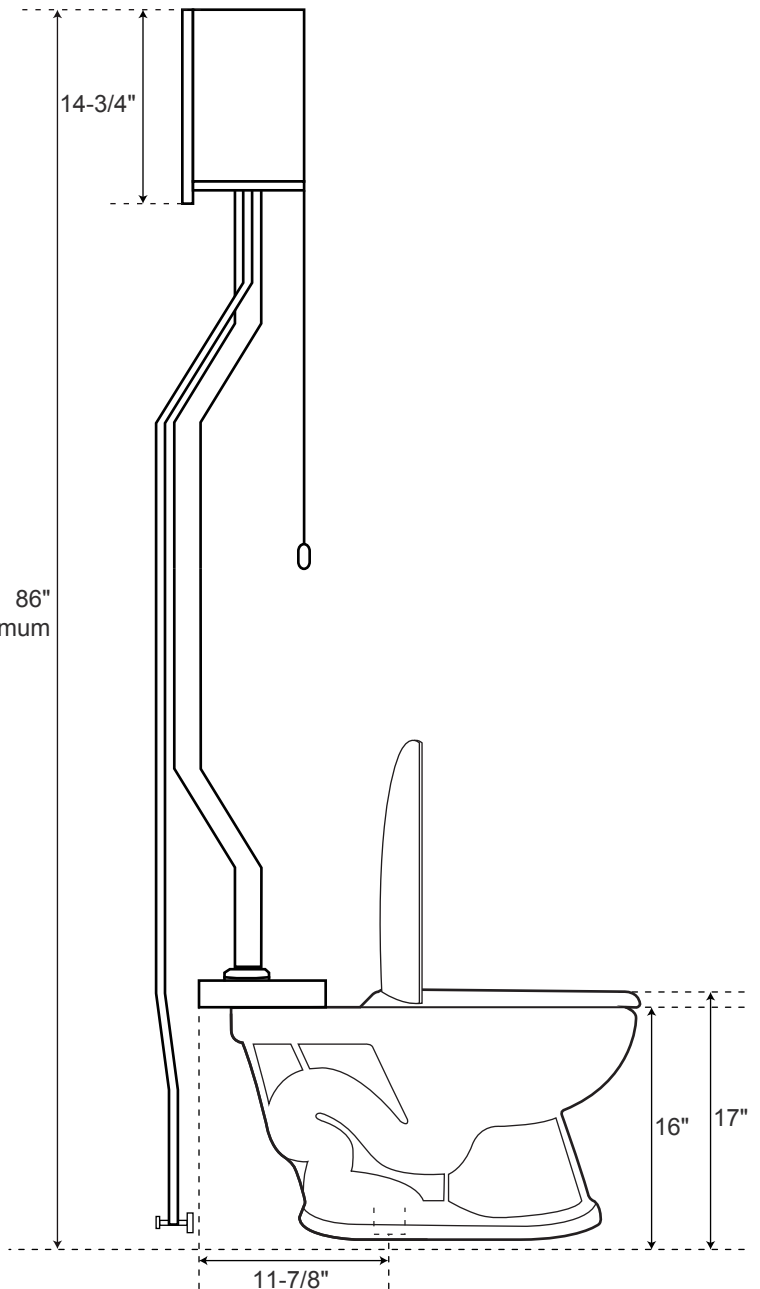

SPECIFICATIONS

Elongated High Tank Pull Chain Water Closet

Height of Bowl without Seat	16"
Height of Bowl to Seat	17"
Rough In	12" - 14"

All measurements are approximate.

Top of Tank

Side

Top of Toilet