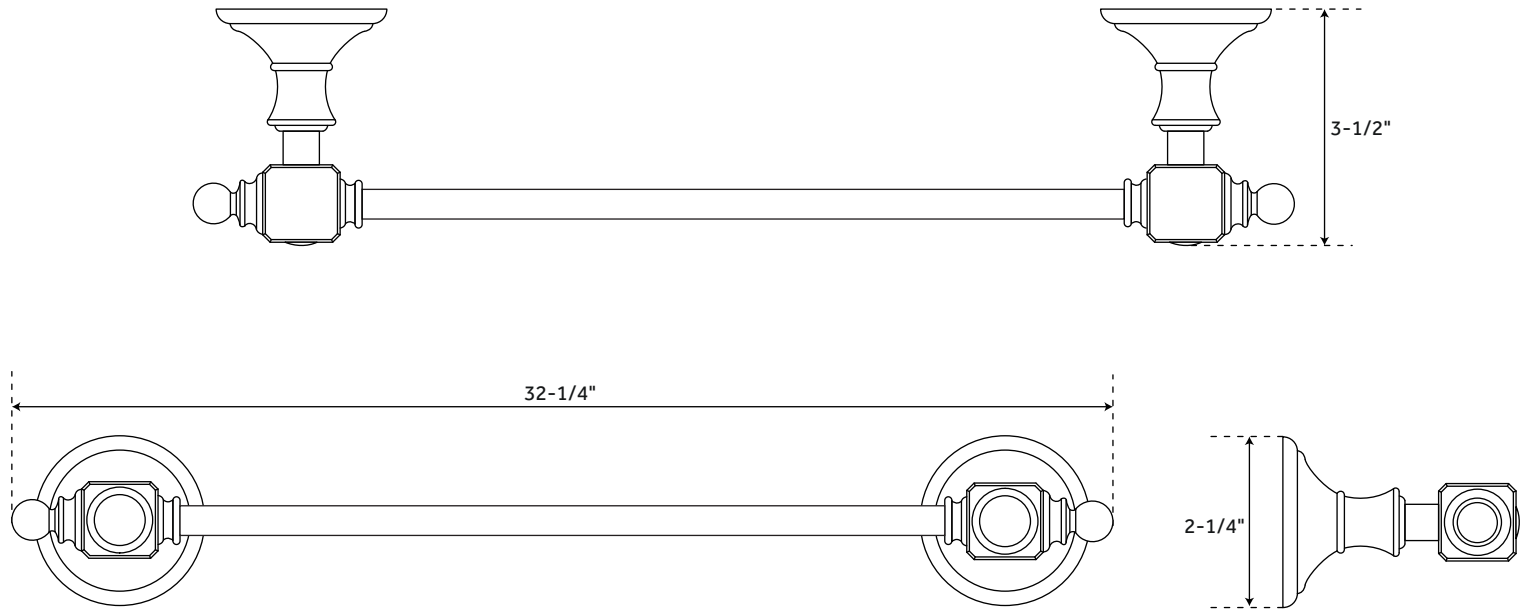

VINTAGE

TOWEL BAR

SKU: 919064

FEATURES

Installation Type: Wall Mount
Design: Transitional
Material: Brass
Length: 32-1/4"
Width: 3-1/2"
Height: 2-1/4"
Mounting Hardware Included: Yes
Mounting Hardware Concealed: Yes
Assembly Required: No
Number of Rails: 1

SIGNATURE HARDWARE LIFETIME WARRANTY

See website for warranty information

All measurements are approximate. Measurements may vary +/- 1/2".

REVISED 01/30/2019