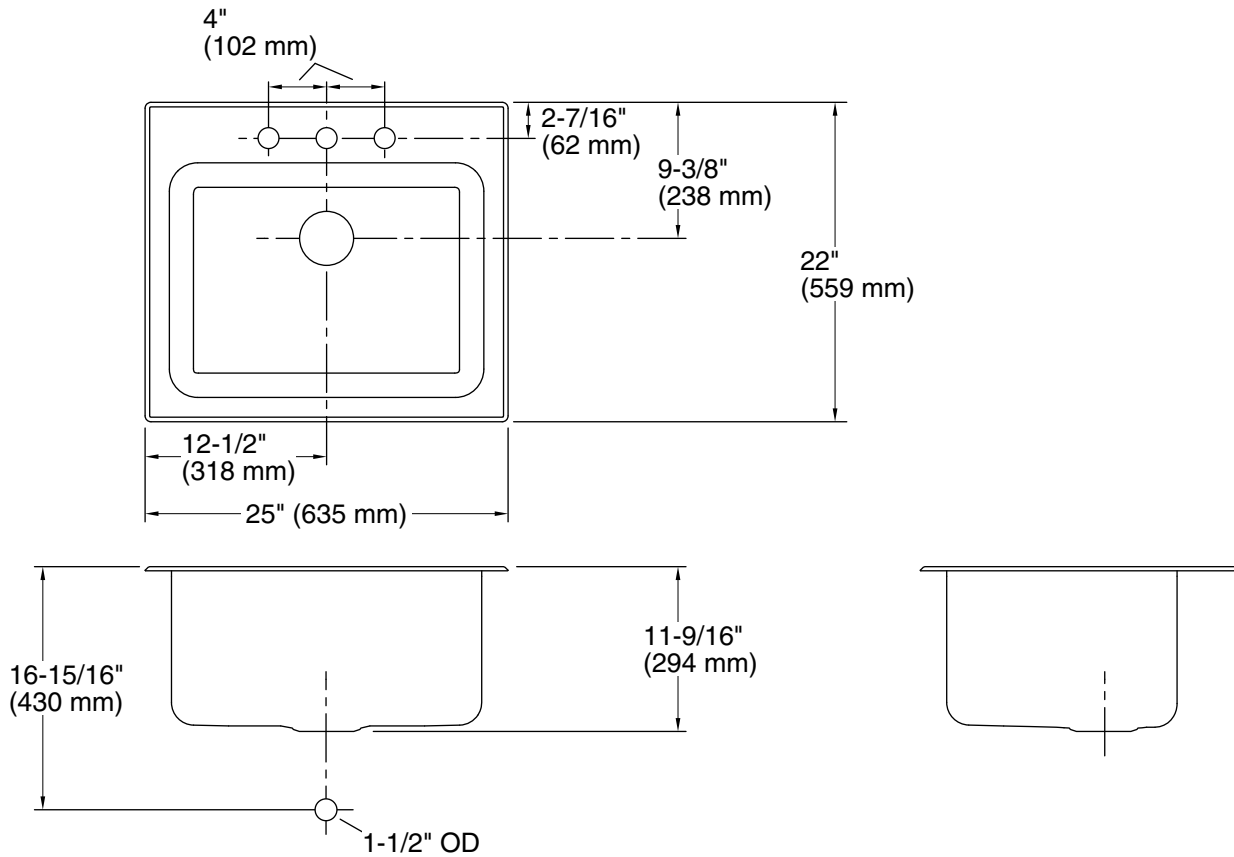

Technical Information

All product dimensions are nominal.

Installation: Top-mount
Min. base cabinet width: 27" (686 mm)

Bowl area: Length: 21-1/4" (540 mm)
Width: 15-3/4" (400 mm)
Bowl depth: 11-5/16" (287 mm)
Water depth: 11-5/16" (287 mm)

Number of deck holes: 3
Faucet hole(s): 1-7/16" (37 mm)
Drain hole: 3-3/4" (94 mm)

Notes

Install this product according to the installation instructions.