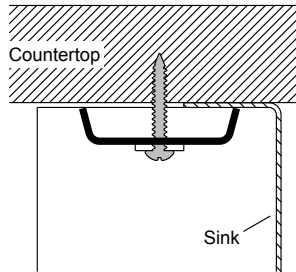

Vault™

33" x 22" x 9-5/16" Top-mount/undermount large single-bowl kitchen sink
K-3821-4-NA

Older Styles

1223198-8-D

© 2014 Kohler Co.