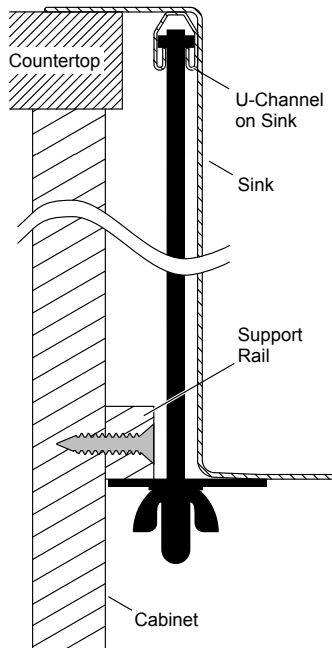

Vault™

33" x 22" x 9-5/16" Top-mount/undermount large single-bowl kitchen sink
K-3821-4-NA

Older Styles

1223198-8-D

© 2014 Kohler Co.