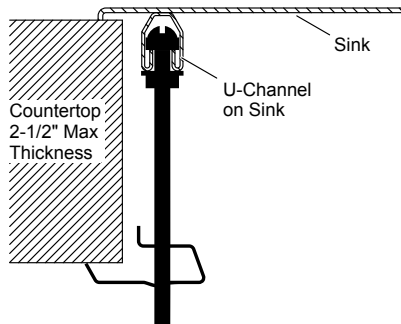

Vault™

33" x 22" x 9-5/16" Top-mount/undermount large single-bowl kitchen sink
K-3821-4-NA

Older Styles

1223198-8-D

© 2014 Kohler Co.