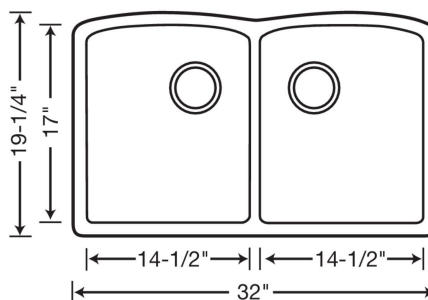

Sink Specifications

Color	SKU
Café Brown	440182
Metallic Gray	440183
Anthracite	440184
White	440185
Biscuit	440186
Truffle	441286
Cinder	441470
Concrete Gray	442747

DIAMOND Equal Double SILGRANIT

Design and Planning Tips

- Min cabinet size: 36 in
- Bowl depth: 9 1/2 in (240.0 mm)

What is included:

Installation instructions, Sink template, Limited lifetime warranty, Drains NOT included., Undermount clips are not included and may be sold separately.

Bowl Depths: 9-1/2" & 9-1/2"

Required outside cabinet: 36"

Cutout Size: Template provided with approximate 1/8" reveal

Codes/Standards: CSA B45.8-18/ IAPMO Z403-2018

Warranty

BLANCO offers a limited lifetime warranty on all sinks and faucets, as well as a one-year warranty on all custom accessories.

Code/Standards Compliance

BLANCO sinks and faucets are third-party tested and certified to standards and listed by applicable certification bodies. For more information on individual product listings, contact our office or listing organization.

View our how-to videos to learn more about installing and caring for BLANCO products:

<https://www.blanco.com/us-en/service/how-to-videos/>

Questions? Contact us today

BLANCO America, Inc.
110 Mount Holly By-Pass
Lumberton, NJ 08048

Phone & Fax
Phone: 888-668-6201
Fax: 609-668-6211

While BLANCO endeavors to provide accurate information, all dimensions are nominal, cannot be guaranteed, and are subject to change or cancellation. BLANCO assumes no responsibility for use of superseded or voided specifications.