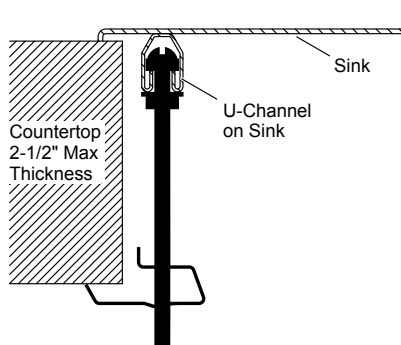

Undertone®

23" x 17-1/2" x 9-1/2" Undermount kitchen sink
K-3325-NA

Older Styles

1223198-8-D

© 2014 Kohler Co.