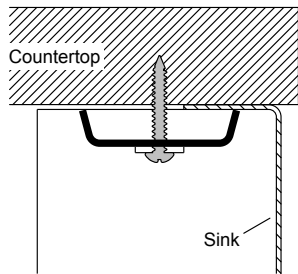

Undertone®

23" x 17-1/2" x 9-1/2" Undermount kitchen sink
K-3325-NA

Older Styles

1223198-8-D

© 2014 Kohler Co.