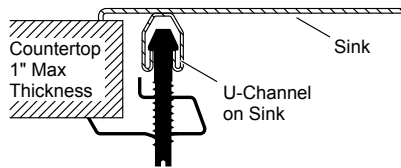

Undertone®

23" x 17-1/2" x 9-1/2" Undermount kitchen sink
K-3325-NA

Older Styles

1223198-8-D

© 2014 Kohler Co.