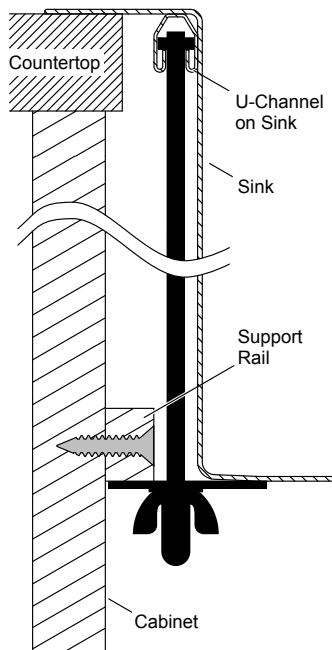

Undertone®

23" x 17-1/2" x 9-1/2" Undermount kitchen sink
K-3325-NA

Older Styles

1223198-8-D

© 2014 Kohler Co.