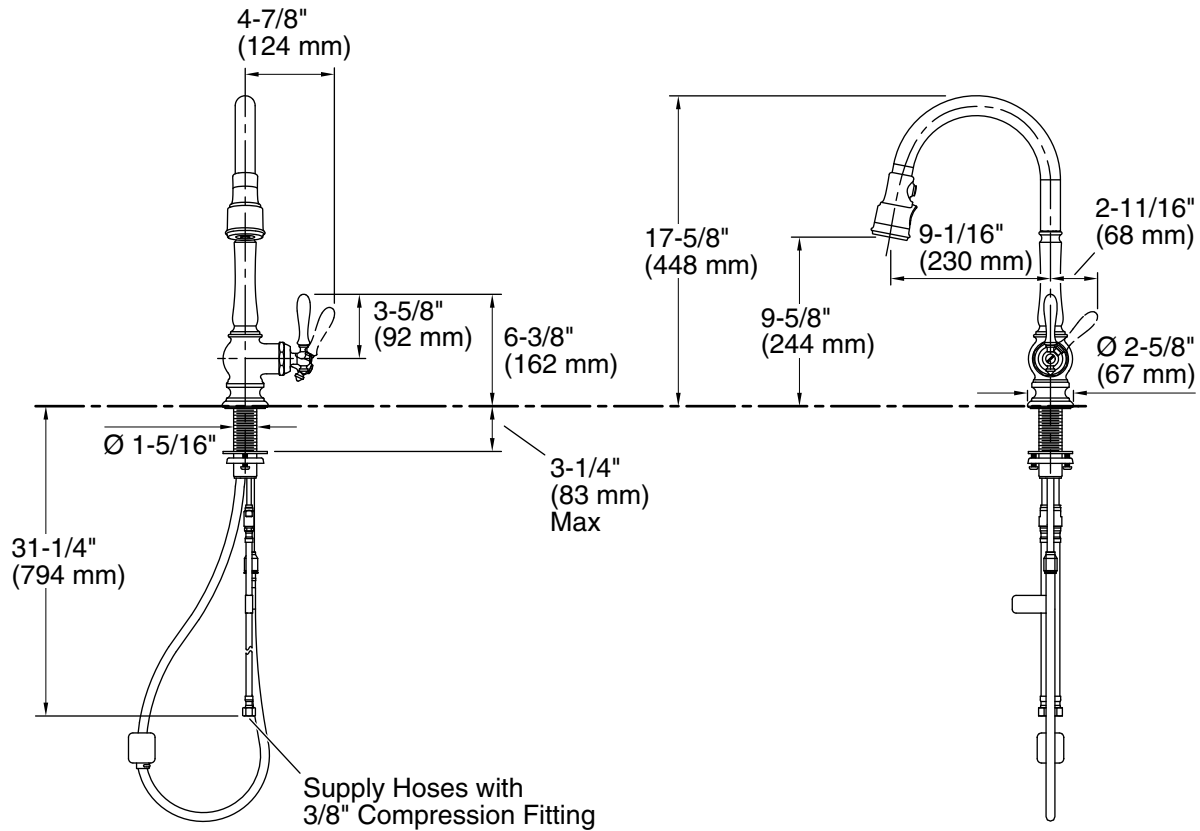

Material

- Premium metal construction for durability and reliability.
- KOHLER finishes resist corrosion and tarnishing.

Installation

- For single-hole installation (3-hole escutcheon available; sold separately, K-99272).
- Flexible connections for easy installation.

Adapters, Rough-in and Extension Kits

1012715 Range: 3-1/4" (83 mm) - 5-3/8" (137 mm)

ADA CSA B651

Codes/Standards

ASME A112.18.1/CSA B125.1
NSF/ANSI 61
NSF/ANSI 372
All applicable US Federal and State material regulations
DOE - Energy Policy Act 1992
California Energy Commission (CEC)
ADA
ICC/ANSI A117.1
CSA B651

Technical Information

All product dimensions are nominal.

Faucet:

Flow rate: 1.5 gal/min (5.7 l/min)

Pressure: 60 psi (4.1 bar)

Spout:

Spout reach: 9-1/16" (231 mm)

Notes