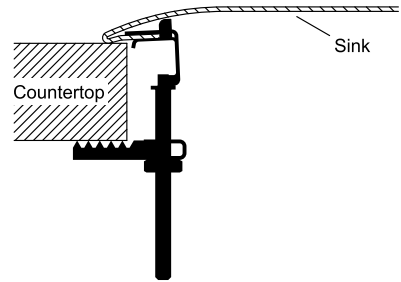

# Iron/Tones®

24-1/4" x 18-3/4" x 8-1/4" Top-mount/undermount single-bowl kitchen sink  
K-6585-0