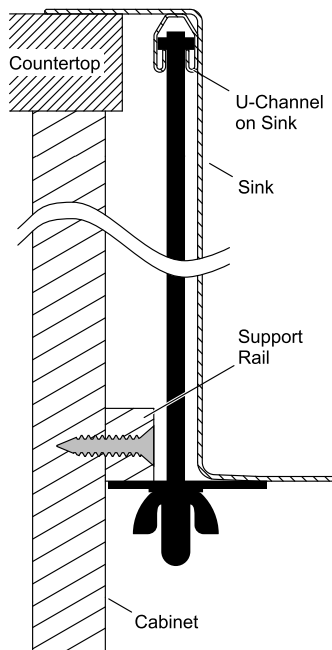

# Iron/Tones®

24-1/4" x 18-3/4" x 8-1/4" Top-mount/undermount single-bowl kitchen sink  
K-6585-0