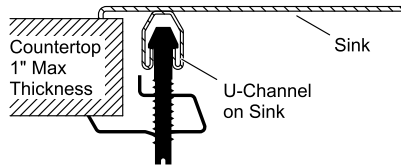

# Iron/Tones®

24-1/4" x 18-3/4" x 8-1/4" Top-mount/undermount single-bowl kitchen sink  
K-6585-0