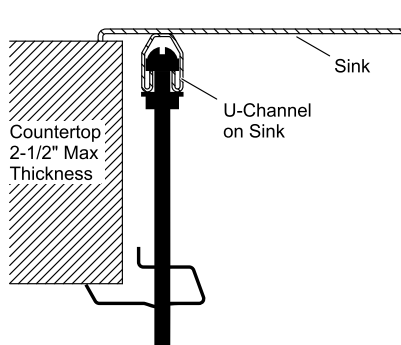

# Iron/Tones®

24-1/4" x 18-3/4" x 8-1/4" Top-mount/undermount single-bowl kitchen sink  
K-6585-0