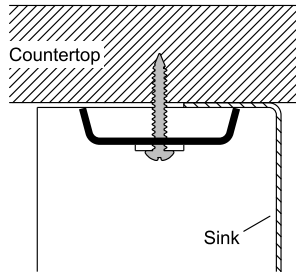

# Iron/Tones®

24-1/4" x 18-3/4" x 8-1/4" Top-mount/undermount single-bowl kitchen sink  
K-6585-0