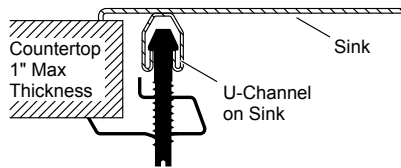

# Vault™

33" x 22" x 9-5/16" Top-mount/undermount double-equal bowl kitch  
K-3820-1-NA

**Older Styles**

1223198-8-D

© 2014 Kohler Co.