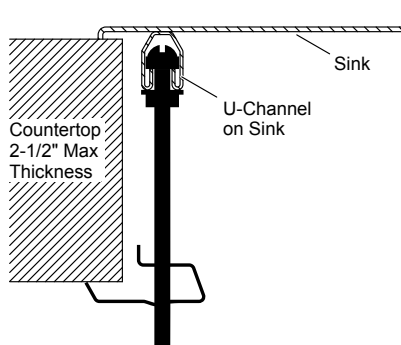

# Vault™

33" x 22" x 9-5/16" Top-mount/undermount double-equal bowl kitch  
K-3820-1-NA

**Older Styles**

1223198-8-D

© 2014 Kohler Co.