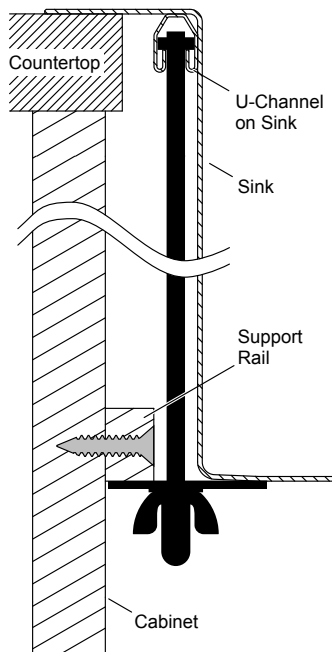

# Vault™

33" x 22" x 9-5/16" Top-mount/undermount double-equal bowl kitch  
K-3820-1-NA

**Older Styles**

1223198-8-D

© 2014 Kohler Co.