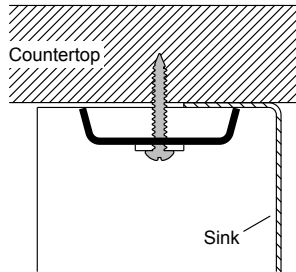

# Vault™

33" x 22" x 9-5/16" Top-mount/undermount double-equal bowl kitch  
K-3820-1-NA

**Older Styles**

1223198-8-D

© 2014 Kohler Co.