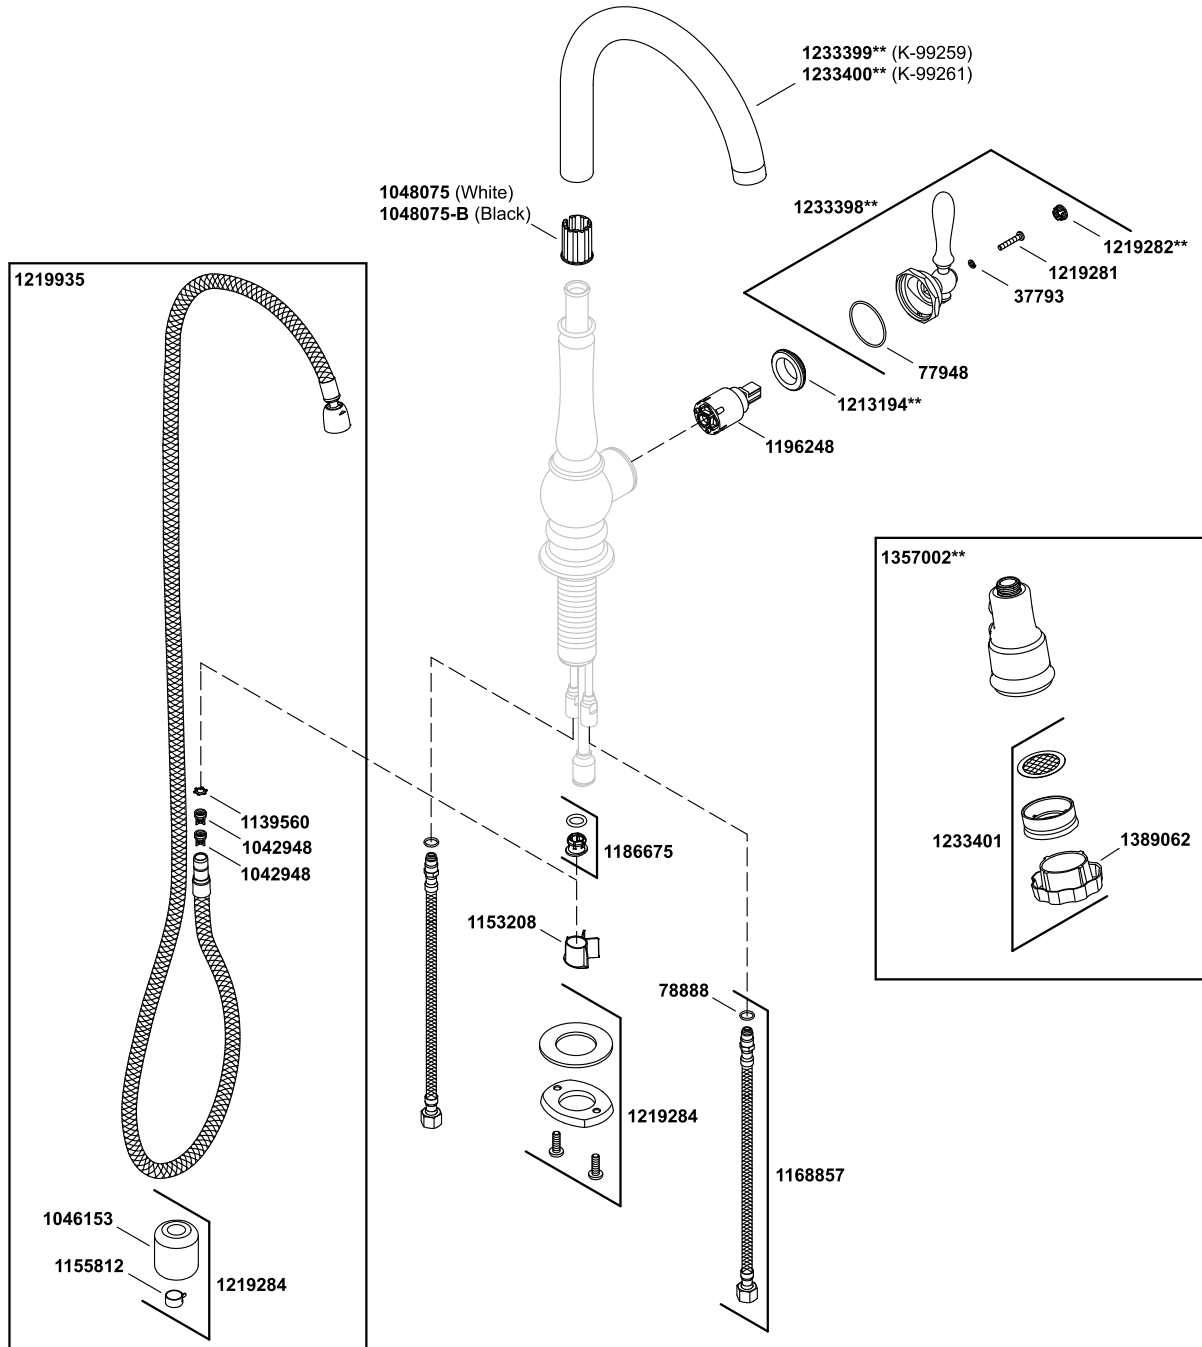

Artifacts®

single-hole kitchen sink faucet with 17-5/8" pull-down spout and tu
K-99259-CP

1213429-8-B

©2019 Kohler Co.