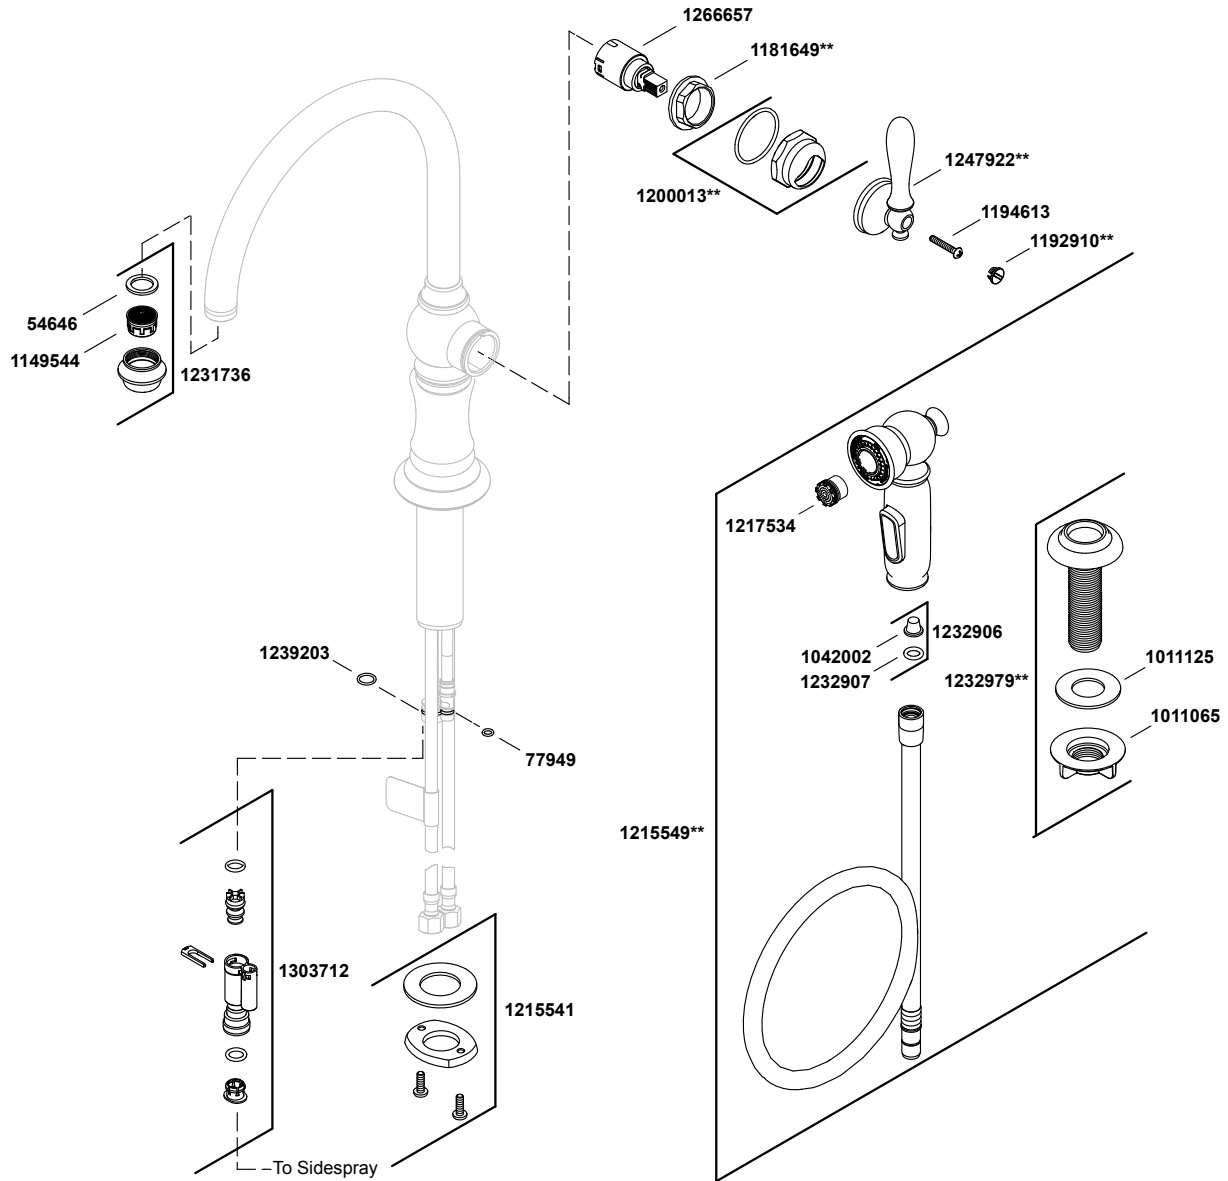

Artifacts®

single-handle bar sink faucet with 13-1/16" swing spout, Arc spout
K-99264-CP

1231364-8-F

© 2017 Kohler Co.