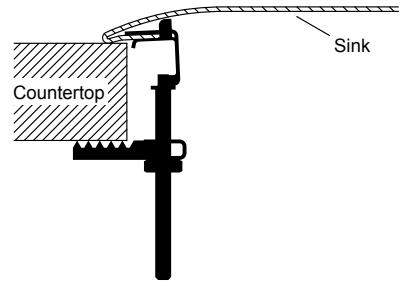

Vault™

35-3/4" x 24-5/16" x 9-5/16" top-mount double-equal stainless steel
K-3944-4-NA

Older Styles

1223198-8-D

© 2014 Kohler Co.