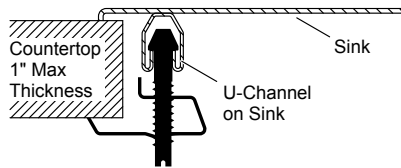

Vault™

35-3/4" x 24-5/16" x 9-5/16" top-mount double-equal stainless steel
K-3944-4-NA

Older Styles

1223198-8-D

© 2014 Kohler Co.