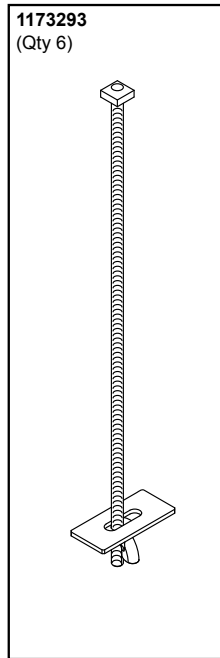

Vault™

35-3/4" x 24-5/16" x 9-5/16" top-mount double-equal stainless steel
K-3944-4-NA

Older Styles

1223198-8-D

© 2014 Kohler Co.