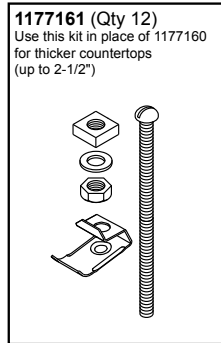

Vault™

35-3/4" x 24-5/16" x 9-5/16" top-mount double-equal stainless steel
K-3944-4-NA

Older Styles

1223198-8-D

© 2014 Kohler Co.