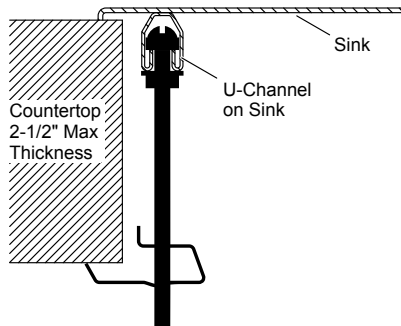

Vault™

35-3/4" x 24-5/16" x 9-5/16" top-mount double-equal stainless steel
K-3944-4-NA

Older Styles

1223198-8-D

© 2014 Kohler Co.