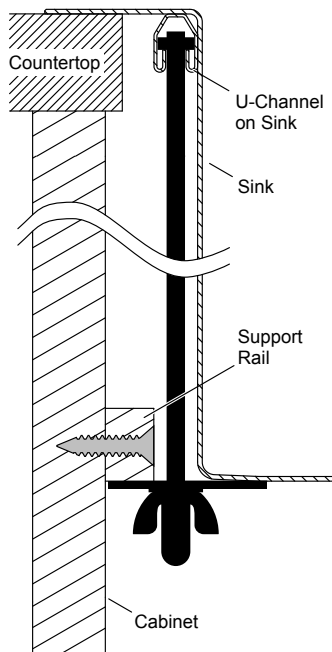

Vault™

35-3/4" x 24-5/16" x 9-5/16" top-mount double-equal stainless steel
K-3944-4-NA

Older Styles

1223198-8-D

© 2014 Kohler Co.