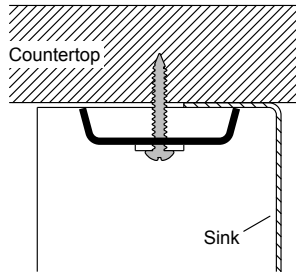

Vault™

35-3/4" x 24-5/16" x 9-5/16" top-mount double-equal stainless steel
K-3944-4-NA

Older Styles

1223198-8-D

© 2014 Kohler Co.