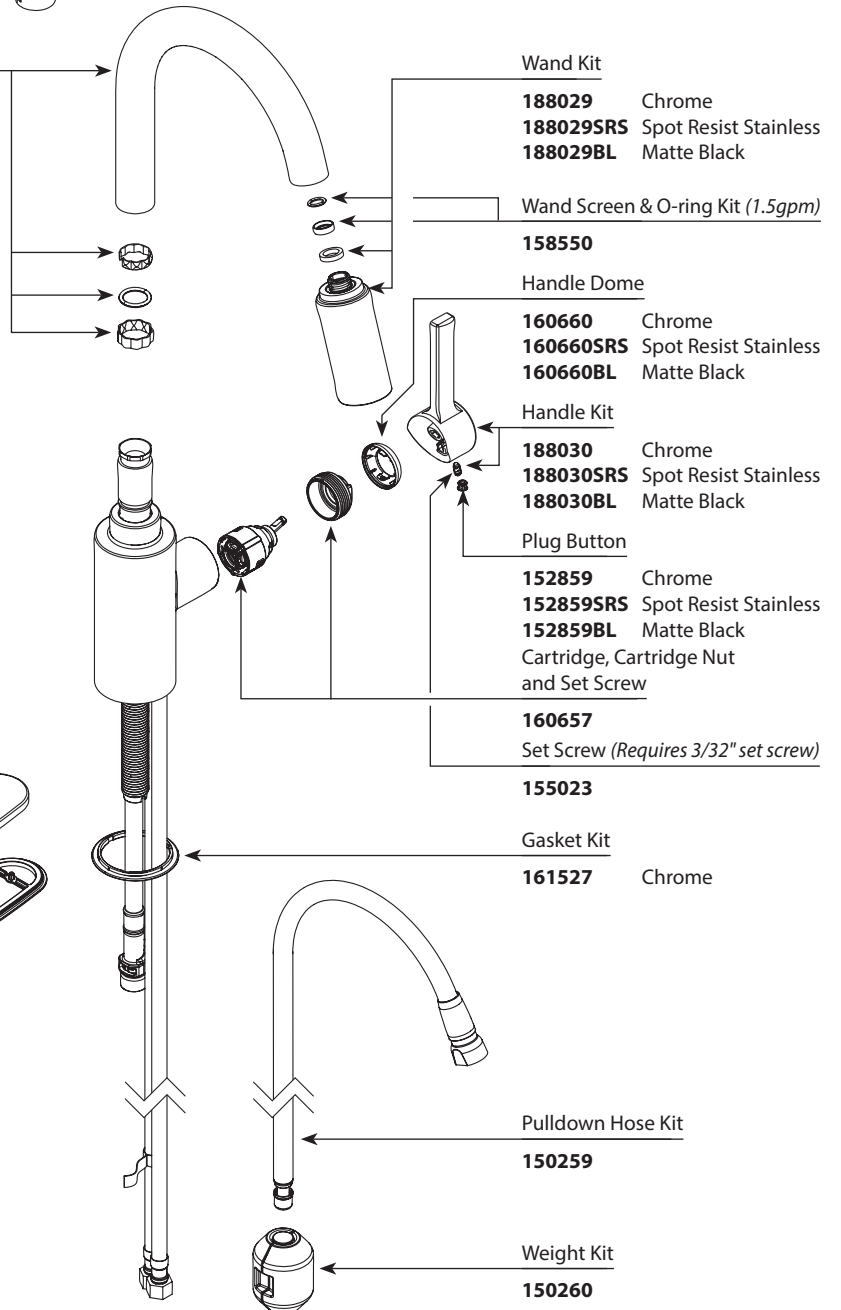

Plug Button

152859 Chrome
152859SRS Spot Resist Stainless
152859BL Matte Black
 Cartridge, Cartridge Nut
 and Set Screw

160657
 Set Screw (Requires 3/32" set screw)

155023

Gasket Kit

161527 Chrome

Pulldown Hose Kit

150259

Weight Kit

150260

■ Order by Part Number

Genta™ Single-Handle High Arc Pulldown Kitchen Faucet		
MODEL	HANDLE	FINISH
7882	Lever	Chrome
7882SRS	Lever	Spot Resist Stainless

Spout Kit

- 176077** Chrome
- 176077MSRS** Microban Spot Resist Stainless

OPTIONAL

Hose Guide
(Sold Separately)

159060

Isolates the pulldown hose from plumbing lines and other items under the kitchen sink.

Escutcheon & Gasket Kit

141002 Chrome

141002SRS Spot Resist Stainless

Mounting Hardware

- 160660** Chrome
- 160660SRS** Spot Resist Stainless

Handle Kit

- 188030** Chrome
- 188030SRS** Spot Resist Stainless

Plug Button

- 152859** Chrome
- 152859SRS** Spot Resist Stainless

Cartridge, Cartridge Nut and Set Screw