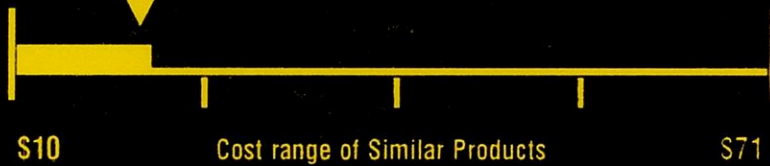

U.S. Government

Federal law prohibits removal of this label before consumer purchase.

ENERGYGUIDE

Clothes Washer
Capacity Class: Standard

Maytag by Whirlpool Corp.
Models MVWX655D*
Capacity (tub volume): 4.3 cubic feet

Compare **ONLY** to other labels with yellow numbers.
Labels with yellow numbers are based on the same test procedures.

Estimated Yearly Energy Cost
(when used with an electric water heater)

\$21

184 kWh

Uses least energy /
Consomme le moins
d'énergie

Similar models
compared

Model numbers

Top Load Standard/

À Changement par le haut ordinaires

MVWX655D*

794 kWh

Uses most energy /
Consomme le plus
d'énergie