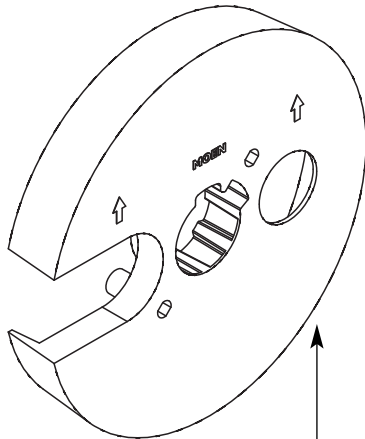

Buy it for looks. Buy it for life.®

Illustrated Parts

2- Function Transfer Valve Trim Kit

<u>MODEL</u>	<u>HANDLE</u>	<u>FINISH</u>
3375	One	CC

■ Order by Part Number

Plaster Ground - Moentrol® Valve

149381

Plaster Ground
115073