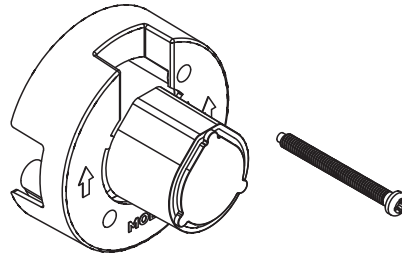

Buy it for looks. Buy it for life.®

Illustrated Parts

2- Function Transfer Valve Trim Kit

<u>MODEL</u>	<u>HANDLE</u>	<u>FINISH</u>
3375	One	CC

■ Order by Part Number

Plaster Ground - Moentrol® Valve

149381

Plaster Ground
115073