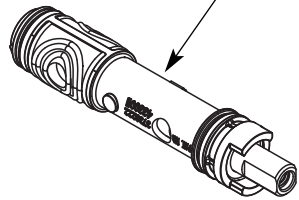

Buy it for looks. Buy it for life.®

Illustrated Parts

2- Function Transfer Valve Trim Kit

<u>MODEL</u>	<u>HANDLE</u>	<u>FINISH</u>
3375	One	CC

■ Order by Part Number

Plaster Ground - Moentrol® Valve

149381

Plaster Ground
115073